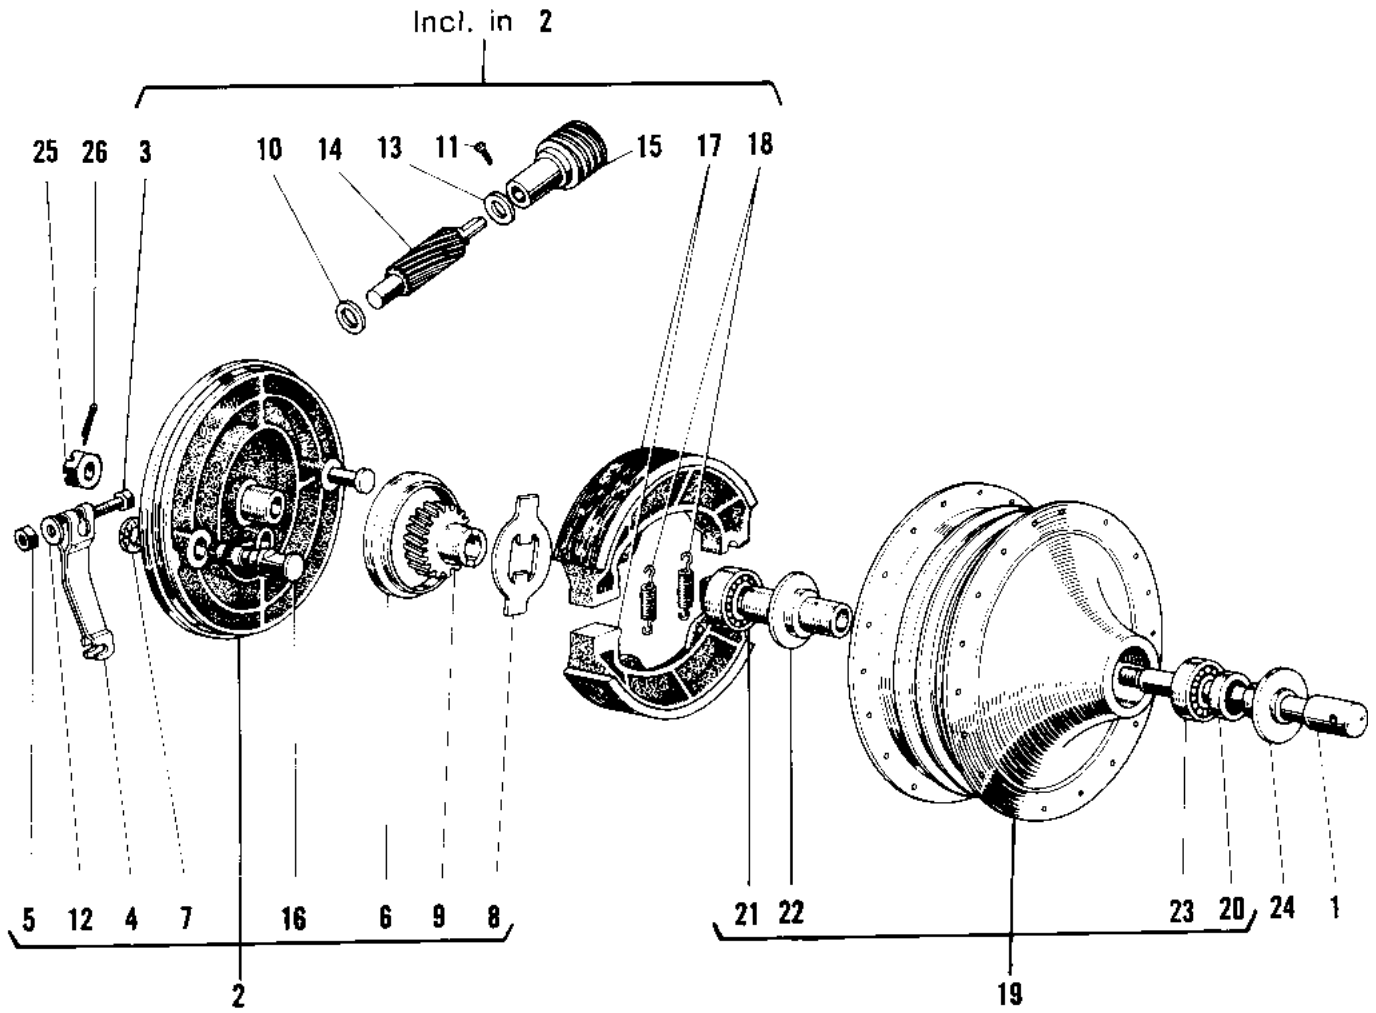

# 1968 Sidewinder PARTS DIAGRAM

FRONT HUB/BRAKE

# 1968 Sidewinder PARTS LIST

## FRONT HUB/BRAKE

ITEM NAME	PART NUMBER	QUANTITY
AXLE FRONT (Ref # 1)	41068-024	
PANEL-ASY,FR BRK (Ref # 2)	41035-019	
.BOLT 6X35 (Ref # 3)	110R0635	
.LEVER FRONT BRAKE CAM (Ref # 4)	41053-003	
.NUT 6MM (Ref # 5)	311B0600	
.OIL SEAL F BRK PANEL (Ref # 6)	92050-010	
.DUST SHIELD BRAKE CAM (Ref # 7)	41051-001	
.RECIEVER GEAR (Ref # 8)	41064-003	
.GEAR SPEEDOMETER (Ref # 9)	41059-008	
.WASHER THRST SPD PINI (Ref # 10)	41063-001	
.SCREW BUSHING SET (Ref # 11)	41070-001	
SCREW-BUSHING NET (Ref # 11)	41070-004	
.WASHER PLAIN 6MM (Ref # 12)	410B0600	
.WASHER THRUST (Ref # 13)	41063-004	
.PINION SPEEDOMETER (Ref # 14)	41060-008	
.BUSH-SPEEDMETER CABLE (Ref # 15)	41062-004	
.CAM SHAFT,REAR BRAKE (Ref # 16)	42026-021	
.SPRING,BRAKE SHOE (Ref # 17)	92081-1766	
.SPRING-BRAKE SHOE (Ref # 18)	42020-004	
DRUM-ASSY,FR BRK,BUFF (Ref # 19)	41034-048-80	
.OIL SEAL RR BRK DRUM (Ref # 20)	92050-008	
.BEARING BALL #6202Z (Ref # 21)	601B6202Z	
.SPACER FR HUB BEARING (Ref # 22)	41039-004	
.6BEARING BALL #6202 (Ref # 23)	601B6202	
COLLAR FRONT HUB R.H (Ref # 24)	41069-004	
NUT CASTLE 14MM (Ref # 25)	321B1400	
PIN COTTER 3.0X35 (Ref # 26)	550D3035	