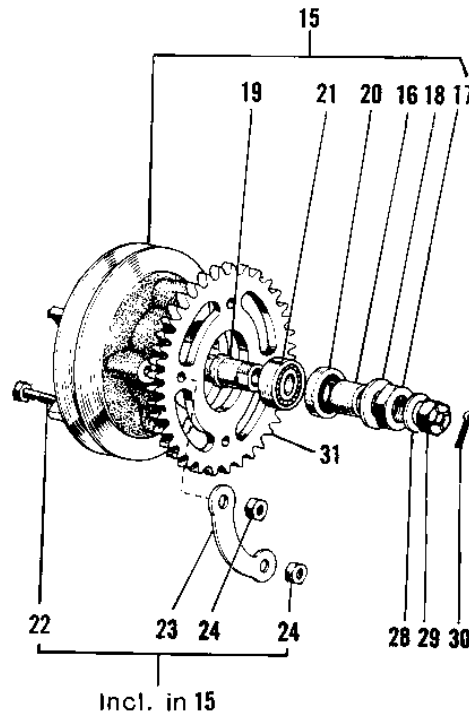

# 1970 Sidewinder PARTS DIAGRAM

REAR HUB/BRAKE/CHAIN

## REAR HUB/BRAKE/CHAIN

ITEM NAME	PART NUMBER	QUANTITY
PANEL ASSY REAR BRAKE (Ref # 1)	42006-008	
.SHOE,BRAKE (Ref # 2)	42019-011	
SHOE,BRAKE (Ref # 2)	42019-011	
.SPRING-BRAKE SHOE (Ref # 3)	42020-004	
.CAM SHAFT,REAR BRAKE (Ref # 4)	42026-021	
CAM SHAFT,REAR BRAKE (Ref # 4)	42026-021	
.BOLT 6X35 (Ref # 5)	110R0635	
.WASHER PLAIN 6MM (Ref # 6)	410B0600	
.NUT 6MM (Ref # 7)	311B0600	
.DUST SHIELD BRAKE CAM (Ref # 8)	41051-001	
.UNAVAILABLE IN PRICE BOOK (Ref # 9)	42029-007	
DRUM ASSY REAR BRAKE (Ref # 10)	42005-010	
.BEARING, BALL, #6202 (Ref # 11)	601B6202Z	
.SPACER RR HUB BEARING (Ref # 12)	42010-004	
.BEARING BALL #6202 (Ref # 13)	601B6202	
.DAMPER REAR HUB SHOCK (Ref # 14)	42014-009	
COUPLING ASSY RR HUB (Ref # 15)	42008-003	
.BUSH OIL SHEAL (Ref # 16)	42037-007	
.NUT,20MM (Ref # 17)	42045-015	
.WASHER PLAIN 22MM (Ref # 18)	42046-003	
.UNAVAILABLE IN PRICE BOOK (Ref # 19)	42036-007	
.OIL SEAL WTC30528 (Ref # 20)	92052-007	
.BEARING BALL #6304 (Ref # 21)	601B6304	
.BOLT-REAR SPROCKET (Ref # 22)	92003-087	
.WASHER SPROCKET LOCK (Ref # 23)	92088-005	
.NUT 10MM (Ref # 24)	315B1000	
AXLE REAR (Ref # 25)	42031-015	
COLLER REAR HUB R.H (Ref # 26)	42032-011	
NUT,14MM (Ref # 27)	314B1400	

## REAR HUB/BRAKE/CHAIN

ITEM NAME	PART NUMBER	QUANTITY
UNAVAILABLE IN PRICE BOOK (Ref # 28)	42046-006	
WASHER PLAIN 14MM (Ref # 28)	411B1400	
NUT CASTLE 14MM (Ref # 29)	321B1400	
PIN COTTER 2.0X15 (Ref # 30)	550D2015	
REAR SPROCKET 39T (Ref # 31)	42041-029	
REAR SPROCKET 37T (Ref # 31)	42041-028	
REAR SPROCKET 41T (Ref # 31)	42041-064	
UNAVAILABLE IN PRICE BOOK (Ref # 32)	695Z5296	
.CHAIN JOINT 530 (Ref # 33)	92058-008	