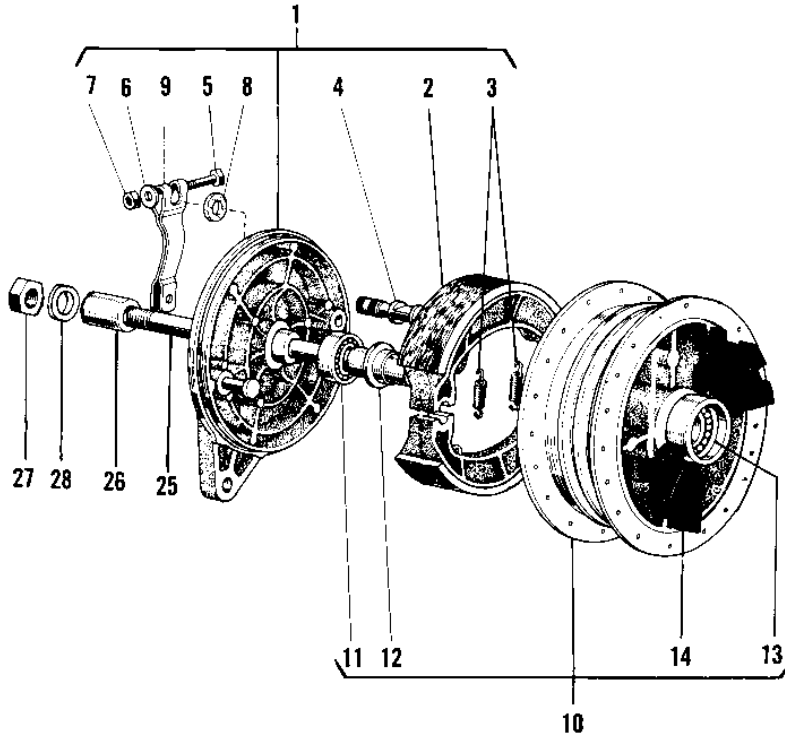

# 1970 Sidewinder PARTS DIAGRAM

REAR HUB/BRAKE/CHAIN

# 1970 Sidewinder PARTS LIST

## REAR HUB/BRAKE/CHAIN

ITEM NAME	PART NUMBER	QUANTITY
PANEL ASSY REAR BRAKE (Ref # 1)	42006-008	
.SHOE,BRAKE (Ref # 2)	42019-011	
SHOE,BRAKE (Ref # 2)	42019-011	
.SPRING-BRAKE SHOE (Ref # 3)	42020-004	
.CAM SHAFT,REAR BRAKE (Ref # 4)	42026-021	
CAM SHAFT,REAR BRAKE (Ref # 4)	42026-021	
.BOLT 6X35 (Ref # 5)	110R0635	
.WASHER PLAIN 6MM (Ref # 6)	410B0600	
.NUT 6MM (Ref # 7)	311B0600	
.DUST SHIELD BRAKE CAM (Ref # 8)	41051-001	
.UNAVAILABLE IN PRICE BOOK (Ref # 9)	42029-007	
DRUM ASSY REAR BRAKE (Ref # 10)	42005-010	
.BEARING, BALL, #6202 (Ref # 11)	601B6202Z	
.SPACER RR HUB BEARING (Ref # 12)	42010-004	
.BEARING BALL #6202 (Ref # 13)	601B6202	
.DAMPER REAR HUB SHOCK (Ref # 14)	42014-009	
COUPLING ASSY RR HUB (Ref # 15)	42008-003	
.BUSH OIL SHEAL (Ref # 16)	42037-007	
.NUT,20MM (Ref # 17)	42045-015	
.WASHER PLAIN 22MM (Ref # 18)	42046-003	
.UNAVAILABLE IN PRICE BOOK (Ref # 19)	42036-007	
.OIL SEAL WTC30528 (Ref # 20)	92052-007	
.BEARING BALL #6304 (Ref # 21)	601B6304	
.BOLT-REAR SPROCKET (Ref # 22)	92003-087	
.WASHER SPROCKET LOCK (Ref # 23)	92088-005	
.NUT 10MM (Ref # 24)	315B1000	
AXLE REAR (Ref # 25)	42031-015	
COLLER REAR HUB R.H (Ref # 26)	42032-011	
NUT,14MM (Ref # 27)	314B1400	

## REAR HUB/BRAKE/CHAIN

ITEM NAME	PART NUMBER	QUANTITY
UNAVAILABLE IN PRICE BOOK (Ref # 28)	42046-006	
WASHER PLAIN 14MM (Ref # 28)	411B1400	
NUT CASTLE 14MM (Ref # 29)	321B1400	
PIN COTTER 2.0X15 (Ref # 30)	550D2015	
REAR SPROCKET 39T (Ref # 31)	42041-029	
REAR SPROCKET 37T (Ref # 31)	42041-028	
REAR SPROCKET 41T (Ref # 31)	42041-064	
UNAVAILABLE IN PRICE BOOK (Ref # 32)	695Z5296	
.CHAIN JOINT 530 (Ref # 33)	92058-008	