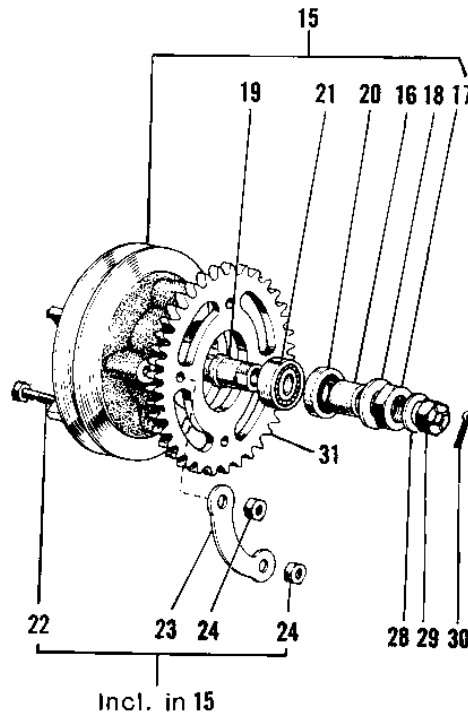

1968 Sidewinder PARTS DIAGRAM

REAR HUB/BRAKE/CHAIN

1968 Sidewinder PARTS LIST

REAR HUB/BRAKE/CHAIN

ITEM NAME	PART NUMBER	QUANTITY
PANEL ASSY REAR BRAKE (Ref # 1)	42006-008	
.SHOE,BRAKE (Ref # 2)	42019-011	
SHOE,BRAKE (Ref # 2)	42019-011	
.SPRING-BRAKE SHOE (Ref # 3)	42020-004	
.CAM SHAFT,REAR BRAKE (Ref # 4)	42026-021	
CAM SHAFT,REAR BRAKE (Ref # 4)	42026-021	
.BOLT 6X35 (Ref # 5)	110R0635	
.WASHER PLAIN 6MM (Ref # 6)	410B0600	
.NUT 6MM (Ref # 7)	311B0600	
.DUST SHIELD BRAKE CAM (Ref # 8)	41051-001	
.UNAVAILABLE IN PRICE BOOK (Ref # 9)	42029-007	
DRUM ASSY REAR BRAKE (Ref # 10)	42005-010	
.BEARING, BALL, #6202 (Ref # 11)	601B6202Z	
.SPACER RR HUB BEARING (Ref # 12)	42010-004	
.BEARING BALL #6202 (Ref # 13)	601B6202	
.DAMPER REAR HUB SHOCK (Ref # 14)	42014-009	
COUPLING ASSY RR HUB (Ref # 15)	42008-003	
.BUSH OIL SHEAL (Ref # 16)	42037-007	
.NUT,20MM (Ref # 17)	42045-015	
.WASHER PLAIN 22MM (Ref # 18)	42046-003	
.UNAVAILABLE IN PRICE BOOK (Ref # 19)	42036-007	
.OIL SEAL WTC30528 (Ref # 20)	92052-007	
.BEARING BALL #6304 (Ref # 21)	601B6304	
.BOLT-REAR SPROCKET (Ref # 22)	92003-087	
.WASHER SPROCKET LOCK (Ref # 23)	92088-005	
.NUT 10MM (Ref # 24)	315B1000	
AXLE REAR (Ref # 25)	42031-015	
COLLER REAR HUB R.H (Ref # 26)	42032-011	
NUT,14MM (Ref # 27)	314B1400	

1968 Sidewinder PARTS LIST

REAR HUB/BRAKE/CHAIN

ITEM NAME	PART NUMBER	QUANTITY
UNAVAILABLE IN PRICE BOOK (Ref # 28)	42046-006	
WASHER PLAIN 14MM (Ref # 28)	411B1400	
NUT CASTLE 14MM (Ref # 29)	321B1400	
PIN COTTER 2.0X15 (Ref # 30)	550D2015	
REAR SPROCKET 39T (Ref # 31)	42041-029	
REAR SPROCKET 37T (Ref # 31)	42041-028	
REAR SPROCKET 41T (Ref # 31)	42041-064	
UNAVAILABLE IN PRICE BOOK (Ref # 32)	695Z5296	
.CHAIN JOINT 530 (Ref # 33)	92058-008	