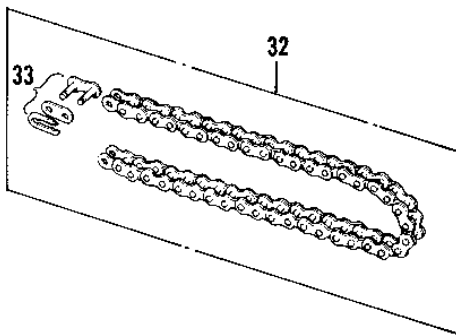

# 1970 Sidewinder PARTS DIAGRAM

REAR HUB/BRAKE/CHAIN

# 1970 Sidewinder PARTS LIST

## REAR HUB/BRAKE/CHAIN

ITEM NAME	PART NUMBER	QUANTITY
PANEL ASSY REAR BRAKE (Ref # 1)	42006-008	
.SHOE,BRAKE (Ref # 2)	42019-011	
SHOE,BRAKE (Ref # 2)	42019-011	
.SPRING-BRAKE SHOE (Ref # 3)	42020-004	
.CAM SHAFT,REAR BRAKE (Ref # 4)	42026-021	
CAM SHAFT,REAR BRAKE (Ref # 4)	42026-021	
.BOLT 6X35 (Ref # 5)	110R0635	
.WASHER PLAIN 6MM (Ref # 6)	410B0600	
.NUT 6MM (Ref # 7)	311B0600	
.DUST SHIELD BRAKE CAM (Ref # 8)	41051-001	
.UNAVAILABLE IN PRICE BOOK (Ref # 9)	42029-007	
DRUM ASSY REAR BRAKE (Ref # 10)	42005-010	
.BEARING, BALL, #6202 (Ref # 11)	601B6202Z	
.SPACER RR HUB BEARING (Ref # 12)	42010-004	
.BEARING BALL #6202 (Ref # 13)	601B6202	
.DAMPER REAR HUB SHOCK (Ref # 14)	42014-009	
COUPLING ASSY RR HUB (Ref # 15)	42008-003	
.BUSH OIL SHEAL (Ref # 16)	42037-007	
.NUT,20MM (Ref # 17)	42045-015	
.WASHER PLAIN 22MM (Ref # 18)	42046-003	
.UNAVAILABLE IN PRICE BOOK (Ref # 19)	42036-007	
.OIL SEAL WTC30528 (Ref # 20)	92052-007	
.BEARING BALL #6304 (Ref # 21)	601B6304	
.BOLT-REAR SPROCKET (Ref # 22)	92003-087	
.WASHER SPROCKET LOCK (Ref # 23)	92088-005	
.NUT 10MM (Ref # 24)	315B1000	
AXLE REAR (Ref # 25)	42031-015	
COLLER REAR HUB R.H (Ref # 26)	42032-011	
NUT,14MM (Ref # 27)	314B1400	

## REAR HUB/BRAKE/CHAIN

ITEM NAME	PART NUMBER	QUANTITY
UNAVAILABLE IN PRICE BOOK (Ref # 28)	42046-006	
WASHER PLAIN 14MM (Ref # 28)	411B1400	
NUT CASTLE 14MM (Ref # 29)	321B1400	
PIN COTTER 2.0X15 (Ref # 30)	550D2015	
REAR SPROCKET 39T (Ref # 31)	42041-029	
REAR SPROCKET 37T (Ref # 31)	42041-028	
REAR SPROCKET 41T (Ref # 31)	42041-064	
UNAVAILABLE IN PRICE BOOK (Ref # 32)	695Z5296	
.CHAIN JOINT 530 (Ref # 33)	92058-008	