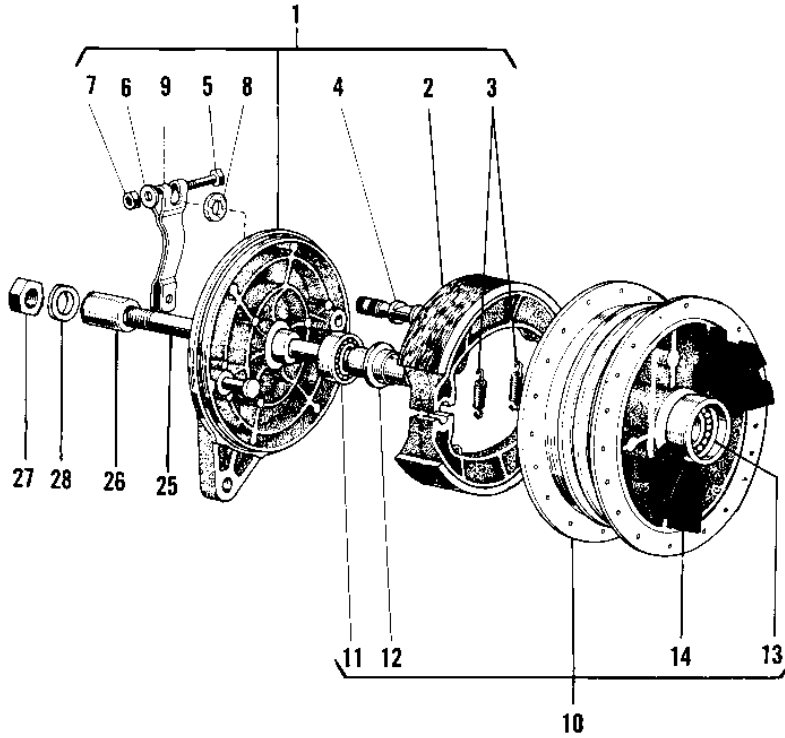

1968 Sidewinder PARTS DIAGRAM

REAR HUB/BRAKE/CHAIN

1968 Sidewinder PARTS LIST

REAR HUB/BRAKE/CHAIN

ITEM NAME	PART NUMBER	QUANTITY
PANEL ASSY REAR BRAKE (Ref # 1)	42006-008	
.SHOE,BRAKE (Ref # 2)	42019-011	
SHOE,BRAKE (Ref # 2)	42019-011	
.SPRING-BRAKE SHOE (Ref # 3)	42020-004	
.CAM SHAFT,REAR BRAKE (Ref # 4)	42026-021	
CAM SHAFT,REAR BRAKE (Ref # 4)	42026-021	
.BOLT 6X35 (Ref # 5)	110R0635	
.WASHER PLAIN 6MM (Ref # 6)	410B0600	
.NUT 6MM (Ref # 7)	311B0600	
.DUST SHIELD BRAKE CAM (Ref # 8)	41051-001	
.UNAVAILABLE IN PRICE BOOK (Ref # 9)	42029-007	
DRUM ASSY REAR BRAKE (Ref # 10)	42005-010	
.BEARING, BALL, #6202 (Ref # 11)	601B6202Z	
.SPACER RR HUB BEARING (Ref # 12)	42010-004	
.BEARING BALL #6202 (Ref # 13)	601B6202	
.DAMPER REAR HUB SHOCK (Ref # 14)	42014-009	
COUPLING ASSY RR HUB (Ref # 15)	42008-003	
.BUSH OIL SHEAL (Ref # 16)	42037-007	
.NUT,20MM (Ref # 17)	42045-015	
.WASHER PLAIN 22MM (Ref # 18)	42046-003	
.UNAVAILABLE IN PRICE BOOK (Ref # 19)	42036-007	
.OIL SEAL WTC30528 (Ref # 20)	92052-007	
.BEARING BALL #6304 (Ref # 21)	601B6304	
.BOLT-REAR SPROCKET (Ref # 22)	92003-087	
.WASHER SPROCKET LOCK (Ref # 23)	92088-005	
.NUT 10MM (Ref # 24)	315B1000	
AXLE REAR (Ref # 25)	42031-015	
COLLER REAR HUB R.H (Ref # 26)	42032-011	
NUT,14MM (Ref # 27)	314B1400	

1968 Sidewinder PARTS LIST

REAR HUB/BRAKE/CHAIN

ITEM NAME	PART NUMBER	QUANTITY
UNAVAILABLE IN PRICE BOOK (Ref # 28)	42046-006	
WASHER PLAIN 14MM (Ref # 28)	411B1400	
NUT CASTLE 14MM (Ref # 29)	321B1400	
PIN COTTER 2.0X15 (Ref # 30)	550D2015	
REAR SPROCKET 39T (Ref # 31)	42041-029	
REAR SPROCKET 37T (Ref # 31)	42041-028	
REAR SPROCKET 41T (Ref # 31)	42041-064	
UNAVAILABLE IN PRICE BOOK (Ref # 32)	695Z5296	
.CHAIN JOINT 530 (Ref # 33)	92058-008	