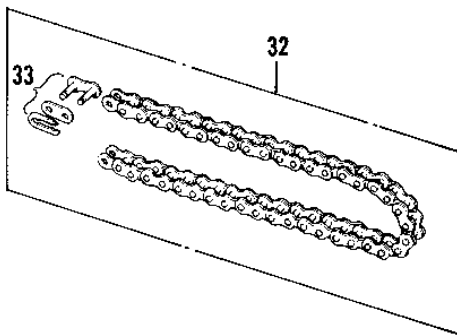

1968 Sidewinder PARTS DIAGRAM

REAR HUB/BRAKE/CHAIN

1968 Sidewinder PARTS LIST

REAR HUB/BRAKE/CHAIN

ITEM NAME	PART NUMBER	QUANTITY
PANEL ASSY REAR BRAKE (Ref # 1)	42006-008	
.SHOE,BRAKE (Ref # 2)	42019-011	
SHOE,BRAKE (Ref # 2)	42019-011	
.SPRING-BRAKE SHOE (Ref # 3)	42020-004	
.CAM SHAFT,REAR BRAKE (Ref # 4)	42026-021	
CAM SHAFT,REAR BRAKE (Ref # 4)	42026-021	
.BOLT 6X35 (Ref # 5)	110R0635	
.WASHER PLAIN 6MM (Ref # 6)	410B0600	
.NUT 6MM (Ref # 7)	311B0600	
.DUST SHIELD BRAKE CAM (Ref # 8)	41051-001	
.UNAVAILABLE IN PRICE BOOK (Ref # 9)	42029-007	
DRUM ASSY REAR BRAKE (Ref # 10)	42005-010	
.BEARING, BALL, #6202 (Ref # 11)	601B6202Z	
.SPACER RR HUB BEARING (Ref # 12)	42010-004	
.BEARING BALL #6202 (Ref # 13)	601B6202	
.DAMPER REAR HUB SHOCK (Ref # 14)	42014-009	
COUPLING ASSY RR HUB (Ref # 15)	42008-003	
.BUSH OIL SHEAL (Ref # 16)	42037-007	
.NUT,20MM (Ref # 17)	42045-015	
.WASHER PLAIN 22MM (Ref # 18)	42046-003	
.UNAVAILABLE IN PRICE BOOK (Ref # 19)	42036-007	
.OIL SEAL WTC30528 (Ref # 20)	92052-007	
.BEARING BALL #6304 (Ref # 21)	601B6304	
.BOLT-REAR SPROCKET (Ref # 22)	92003-087	
.WASHER SPROCKET LOCK (Ref # 23)	92088-005	
.NUT 10MM (Ref # 24)	315B1000	
AXLE REAR (Ref # 25)	42031-015	
COLLER REAR HUB R.H (Ref # 26)	42032-011	
NUT,14MM (Ref # 27)	314B1400	

1968 Sidewinder PARTS LIST

REAR HUB/BRAKE/CHAIN

ITEM NAME	PART NUMBER	QUANTITY
UNAVAILABLE IN PRICE BOOK (Ref # 28)	42046-006	
WASHER PLAIN 14MM (Ref # 28)	411B1400	
NUT CASTLE 14MM (Ref # 29)	321B1400	
PIN COTTER 2.0X15 (Ref # 30)	550D2015	
REAR SPROCKET 39T (Ref # 31)	42041-029	
REAR SPROCKET 37T (Ref # 31)	42041-028	
REAR SPROCKET 41T (Ref # 31)	42041-064	
UNAVAILABLE IN PRICE BOOK (Ref # 32)	695Z5296	
.CHAIN JOINT 530 (Ref # 33)	92058-008	