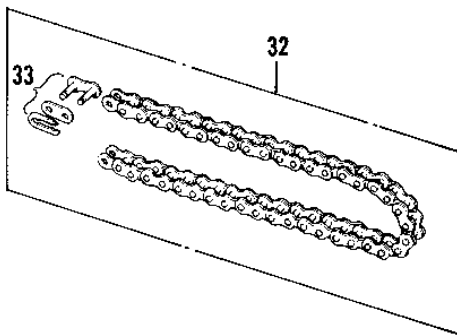

1969 Sidewinder PARTS DIAGRAM

REAR HUB/BRAKE/CHAIN

1969 Sidewinder PARTS LIST

REAR HUB/BRAKE/CHAIN

ITEM NAME	PART NUMBER	QUANTITY
PANEL ASSY REAR BRAKE (Ref # 1)	42006-008	
.SHOE,BRAKE (Ref # 2)	42019-011	
SHOE,BRAKE (Ref # 2)	42019-011	
.SPRING-BRAKE SHOE (Ref # 3)	42020-004	
.CAM SHAFT,REAR BRAKE (Ref # 4)	42026-021	
CAM SHAFT,REAR BRAKE (Ref # 4)	42026-021	
.BOLT 6X35 (Ref # 5)	110R0635	
.WASHER PLAIN 6MM (Ref # 6)	410B0600	
.NUT 6MM (Ref # 7)	311B0600	
.DUST SHIELD BRAKE CAM (Ref # 8)	41051-001	
.UNAVAILABLE IN PRICE BOOK (Ref # 9)	42029-007	
DRUM ASSY REAR BRAKE (Ref # 10)	42005-010	
.BEARING, BALL, #6202 (Ref # 11)	601B6202Z	
.SPACER RR HUB BEARING (Ref # 12)	42010-004	
.BEARING BALL #6202 (Ref # 13)	601B6202	
.DAMPER REAR HUB SHOCK (Ref # 14)	42014-009	
COUPLING ASSY RR HUB (Ref # 15)	42008-003	
.BUSH OIL SHEAL (Ref # 16)	42037-007	
.NUT,20MM (Ref # 17)	42045-015	
.WASHER PLAIN 22MM (Ref # 18)	42046-003	
.UNAVAILABLE IN PRICE BOOK (Ref # 19)	42036-007	
.OIL SEAL WTC30528 (Ref # 20)	92052-007	
.BEARING BALL #6304 (Ref # 21)	601B6304	
.BOLT-REAR SPROCKET (Ref # 22)	92003-087	
.WASHER SPROCKET LOCK (Ref # 23)	92088-005	
.NUT 10MM (Ref # 24)	315B1000	
AXLE REAR (Ref # 25)	42031-015	
COLLER REAR HUB R.H (Ref # 26)	42032-011	
NUT,14MM (Ref # 27)	314B1400	

1969 Sidewinder PARTS LIST

REAR HUB/BRAKE/CHAIN

ITEM NAME	PART NUMBER	QUANTITY
UNAVAILABLE IN PRICE BOOK (Ref # 28)	42046-006	
WASHER PLAIN 14MM (Ref # 28)	411B1400	
NUT CASTLE 14MM (Ref # 29)	321B1400	
PIN COTTER 2.0X15 (Ref # 30)	550D2015	
REAR SPROCKET 39T (Ref # 31)	42041-029	
REAR SPROCKET 37T (Ref # 31)	42041-028	
REAR SPROCKET 41T (Ref # 31)	42041-064	
UNAVAILABLE IN PRICE BOOK (Ref # 32)	695Z5296	
.CHAIN JOINT 530 (Ref # 33)	92058-008	