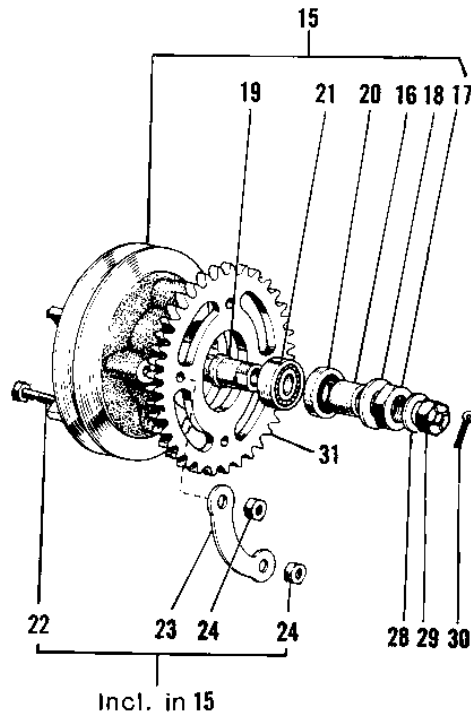

1969 Sidewinder PARTS DIAGRAM

REAR HUB/BRAKE/CHAIN

1969 Sidewinder PARTS LIST

REAR HUB/BRAKE/CHAIN

ITEM NAME	PART NUMBER	QUANTITY
PANEL ASSY REAR BRAKE (Ref # 1)	42006-008	
.SHOE,BRAKE (Ref # 2)	42019-011	
SHOE,BRAKE (Ref # 2)	42019-011	
.SPRING-BRAKE SHOE (Ref # 3)	42020-004	
.CAM SHAFT,REAR BRAKE (Ref # 4)	42026-021	
CAM SHAFT,REAR BRAKE (Ref # 4)	42026-021	
.BOLT 6X35 (Ref # 5)	110R0635	
.WASHER PLAIN 6MM (Ref # 6)	410B0600	
.NUT 6MM (Ref # 7)	311B0600	
.DUST SHIELD BRAKE CAM (Ref # 8)	41051-001	
.UNAVAILABLE IN PRICE BOOK (Ref # 9)	42029-007	
DRUM ASSY REAR BRAKE (Ref # 10)	42005-010	
.BEARING, BALL, #6202 (Ref # 11)	601B6202Z	
.SPACER RR HUB BEARING (Ref # 12)	42010-004	
.BEARING BALL #6202 (Ref # 13)	601B6202	
.DAMPER REAR HUB SHOCK (Ref # 14)	42014-009	
COUPLING ASSY RR HUB (Ref # 15)	42008-003	
.BUSH OIL SHEAL (Ref # 16)	42037-007	
.NUT,20MM (Ref # 17)	42045-015	
.WASHER PLAIN 22MM (Ref # 18)	42046-003	
.UNAVAILABLE IN PRICE BOOK (Ref # 19)	42036-007	
.OIL SEAL WTC30528 (Ref # 20)	92052-007	
.BEARING BALL #6304 (Ref # 21)	601B6304	
.BOLT-REAR SPROCKET (Ref # 22)	92003-087	
.WASHER SPROCKET LOCK (Ref # 23)	92088-005	
.NUT 10MM (Ref # 24)	315B1000	
AXLE REAR (Ref # 25)	42031-015	
COLLER REAR HUB R.H (Ref # 26)	42032-011	
NUT,14MM (Ref # 27)	314B1400	

1969 Sidewinder PARTS LIST

REAR HUB/BRAKE/CHAIN

ITEM NAME	PART NUMBER	QUANTITY
UNAVAILABLE IN PRICE BOOK (Ref # 28)	42046-006	
WASHER PLAIN 14MM (Ref # 28)	411B1400	
NUT CASTLE 14MM (Ref # 29)	321B1400	
PIN COTTER 2.0X15 (Ref # 30)	550D2015	
REAR SPROCKET 39T (Ref # 31)	42041-029	
REAR SPROCKET 37T (Ref # 31)	42041-028	
REAR SPROCKET 41T (Ref # 31)	42041-064	
UNAVAILABLE IN PRICE BOOK (Ref # 32)	695Z5296	
.CHAIN JOINT 530 (Ref # 33)	92058-008	