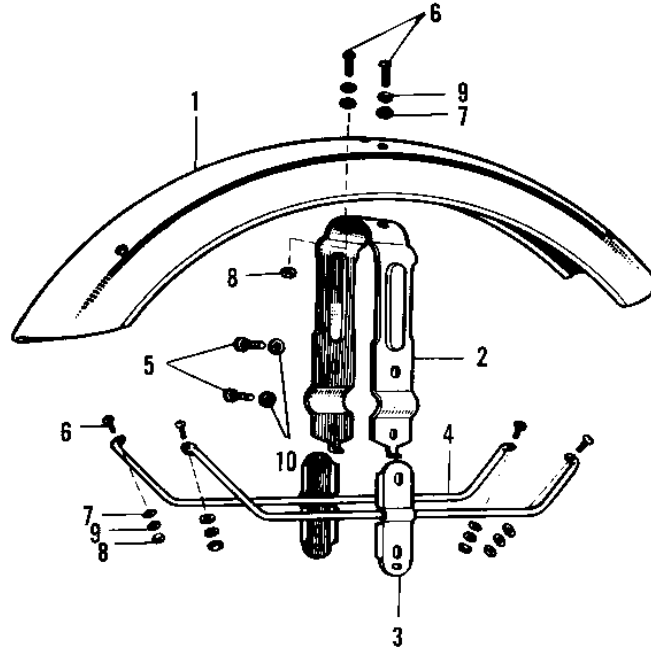

1968 Sidewinder PARTS DIAGRAM

FENDERS

1968 Sidewinder PARTS LIST

FENDERS

ITEM NAME	PART NUMBER	QUANTITY
FENDER-FR (Ref # 1)	35004-035	
BRACE FRONT FENDER (Ref # 2)	35009-013	
STAY FRONT FENDER L.H (Ref # 3)	35011-019	
STAY FRONT FENDER R.H (Ref # 4)	35011-020	
BOLT SMALL (Ref # 5)	114G0812	
SCREW PAN HEAD 6X12 (Ref # 6)	220E0612	
WASHER PLAIN 6MM (Ref # 7)	411B0600	
NUT 6MM (Ref # 8)	312B0600	
WASHER SPRING 6MM (Ref # 9)	461F0600	
WASHER SPRING 8MM (Ref # 10)	461F0800	
FENDER-RR (Ref # 11)	35022-040	
BRACKET REAR FENDER (Ref # 12)	35025-012	
GUSSET REAR FENDER (Ref # 13)	35034-009	
GROMMET HARNESS 10MM (Ref # 14)	92071-019	
BOLT-UPSET,6X12 (Ref # 15)	112G0612	
SCREW PAN HEAD 6X14 (Ref # 16)	220E0614	
WASHER PLAIN 6MM (Ref # 17)	410B0600	
WASHER SPRING 6MM (Ref # 18)	461F0600	
NUT 6MM (Ref # 19)	311B0600	