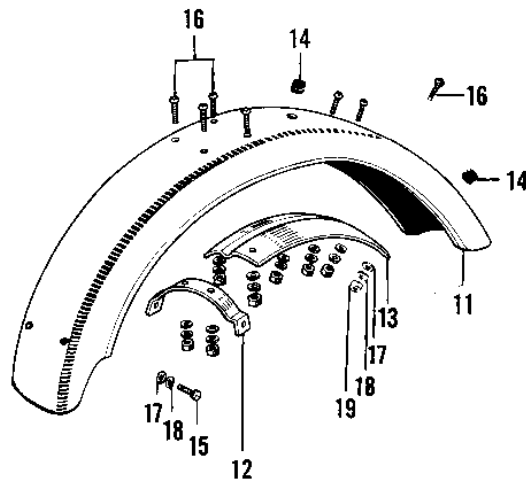

1968 Sidewinder PARTS DIAGRAM

FENDERS

1968 Sidewinder PARTS LIST

FENDERS

ITEM NAME	PART NUMBER	QUANTITY
FENDER-FR (Ref # 1)	35004-035	
BRACE FRONT FENDER (Ref # 2)	35009-013	
STAY FRONT FENDER L.H (Ref # 3)	35011-019	
STAY FRONT FENDER R.H (Ref # 4)	35011-020	
BOLT SMALL (Ref # 5)	114G0812	
SCREW PAN HEAD 6X12 (Ref # 6)	220E0612	
WASHER PLAIN 6MM (Ref # 7)	411B0600	
NUT 6MM (Ref # 8)	312B0600	
WASHER SPRING 6MM (Ref # 9)	461F0600	
WASHER SPRING 8MM (Ref # 10)	461F0800	
FENDER-RR (Ref # 11)	35022-040	
BRACKET REAR FENDER (Ref # 12)	35025-012	
GUSSET REAR FENDER (Ref # 13)	35034-009	
GROMMET HARNESS 10MM (Ref # 14)	92071-019	
BOLT-UPSET,6X12 (Ref # 15)	112G0612	
SCREW PAN HEAD 6X14 (Ref # 16)	220E0614	
WASHER PLAIN 6MM (Ref # 17)	410B0600	
WASHER SPRING 6MM (Ref # 18)	461F0600	
NUT 6MM (Ref # 19)	311B0600	