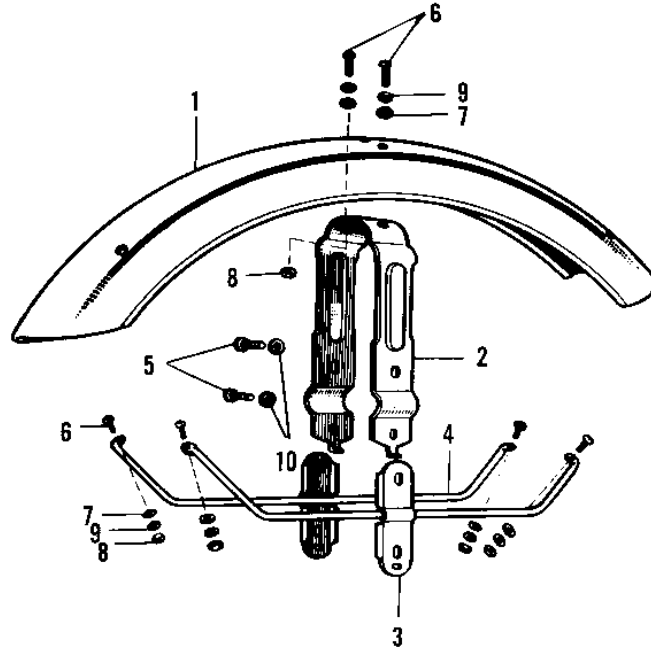

1969 Sidewinder PARTS DIAGRAM

FENDERS

1969 Sidewinder PARTS LIST

FENDERS

ITEM NAME	PART NUMBER	QUANTITY
FENDER-FR (Ref # 1)	35004-035	
BRACE FRONT FENDER (Ref # 2)	35009-013	
STAY FRONT FENDER L.H (Ref # 3)	35011-019	
STAY FRONT FENDER R.H (Ref # 4)	35011-020	
BOLT SMALL (Ref # 5)	114G0812	
SCREW PAN HEAD 6X12 (Ref # 6)	220E0612	
WASHER PLAIN 6MM (Ref # 7)	411B0600	
NUT 6MM (Ref # 8)	312B0600	
WASHER SPRING 6MM (Ref # 9)	461F0600	
WASHER SPRING 8MM (Ref # 10)	461F0800	
FENDER-RR (Ref # 11)	35022-040	
BRACKET REAR FENDER (Ref # 12)	35025-012	
GUSSET REAR FENDER (Ref # 13)	35034-009	
GROMMET HARNESS 10MM (Ref # 14)	92071-019	
BOLT-UPSET,6X12 (Ref # 15)	112G0612	
SCREW PAN HEAD 6X14 (Ref # 16)	220E0614	
WASHER PLAIN 6MM (Ref # 17)	410B0600	
WASHER SPRING 6MM (Ref # 18)	461F0600	
NUT 6MM (Ref # 19)	311B0600	