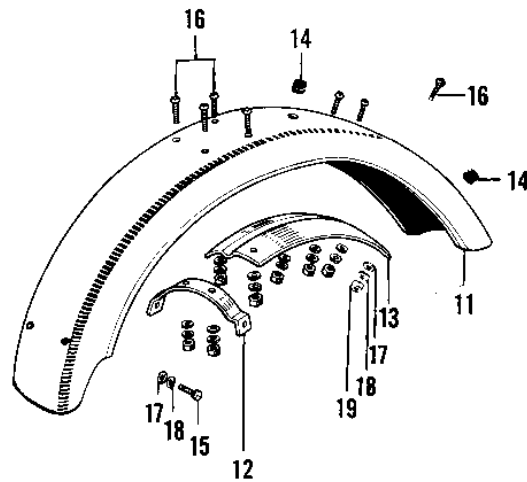

1969 Sidewinder PARTS DIAGRAM

FENDERS

1969 Sidewinder PARTS LIST

FENDERS

ITEM NAME	PART NUMBER	QUANTITY
FENDER-FR (Ref # 1)	35004-035	
BRACE FRONT FENDER (Ref # 2)	35009-013	
STAY FRONT FENDER L.H (Ref # 3)	35011-019	
STAY FRONT FENDER R.H (Ref # 4)	35011-020	
BOLT SMALL (Ref # 5)	114G0812	
SCREW PAN HEAD 6X12 (Ref # 6)	220E0612	
WASHER PLAIN 6MM (Ref # 7)	411B0600	
NUT 6MM (Ref # 8)	312B0600	
WASHER SPRING 6MM (Ref # 9)	461F0600	
WASHER SPRING 8MM (Ref # 10)	461F0800	
FENDER-RR (Ref # 11)	35022-040	
BRACKET REAR FENDER (Ref # 12)	35025-012	
GUSSET REAR FENDER (Ref # 13)	35034-009	
GROMMET HARNESS 10MM (Ref # 14)	92071-019	
BOLT-UPSET,6X12 (Ref # 15)	112G0612	
SCREW PAN HEAD 6X14 (Ref # 16)	220E0614	
WASHER PLAIN 6MM (Ref # 17)	410B0600	
WASHER SPRING 6MM (Ref # 18)	461F0600	
NUT 6MM (Ref # 19)	311B0600	