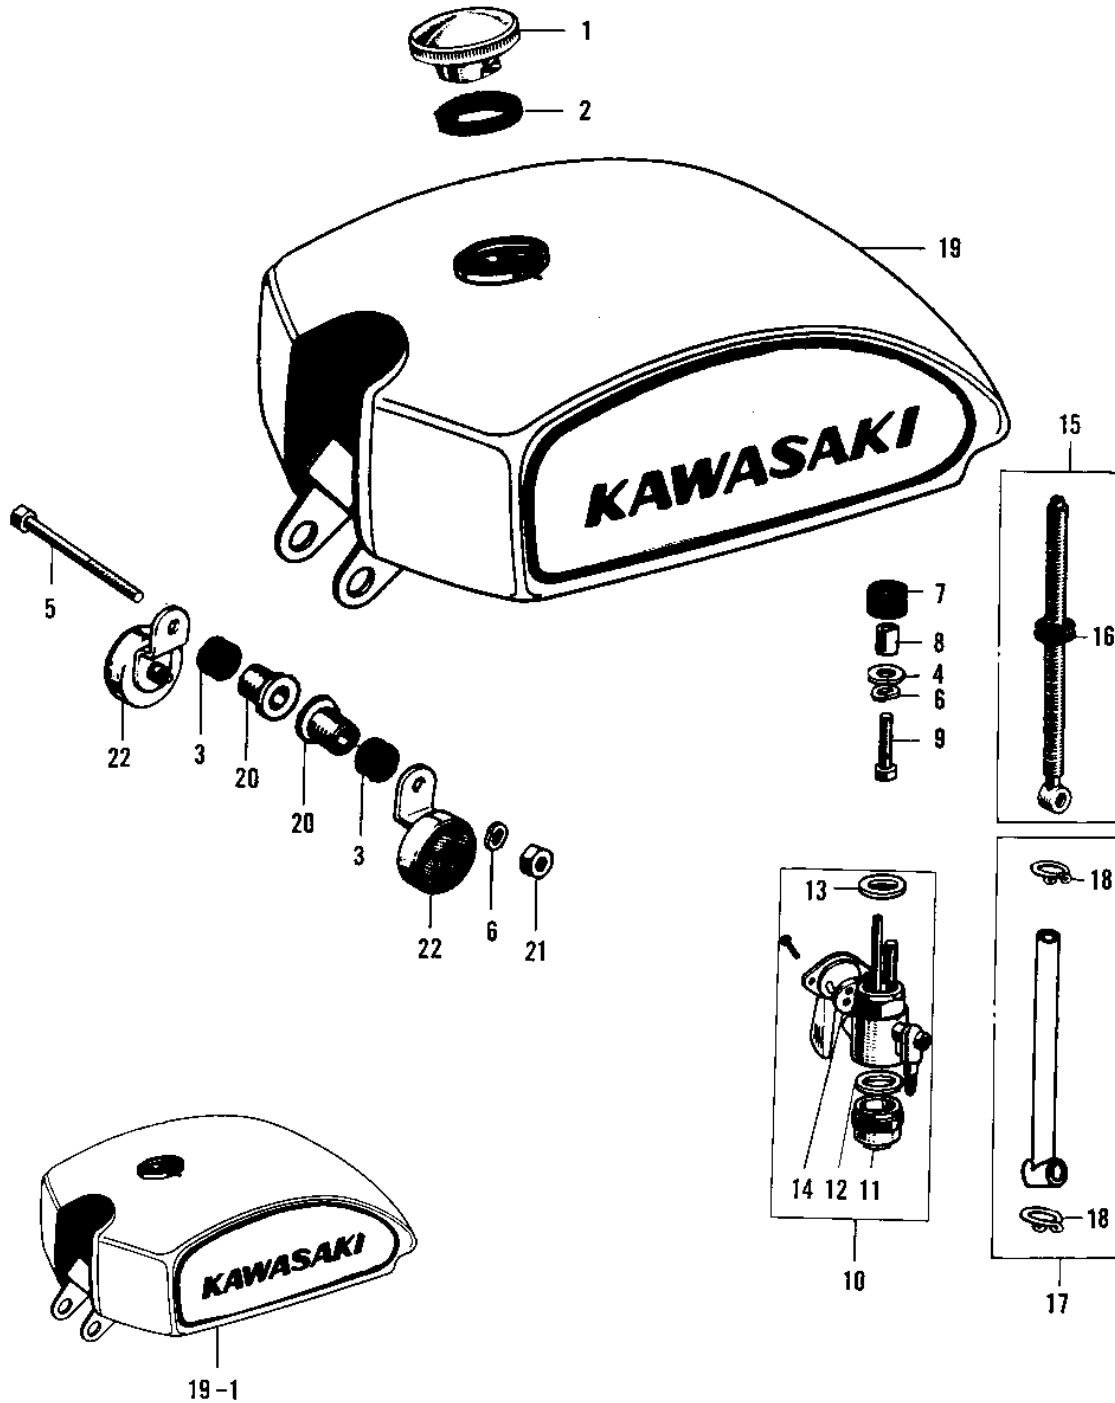

1970 Sidewinder PARTS DIAGRAM

FUEL TANK

88

1970 Sidewinder PARTS LIST

FUEL TANK

ITEM NAME	PART NUMBER	QUANTITY
CAP,FUEL TANK LOCKING (Ref # 1)	51048-006	
UNAVAILABLE IN PRICE BOOK (Ref # 2)	51049-003	
DAMPER RUBB TANK FRNT (Ref # 3)	92075-013	
WASHER,8X26X2.3 (Ref # 4)	92022-1564	
UNAVAILABLE IN PRICE BOOK (Ref # 5)	116B08112	
WASHER SPRING 8MM (Ref # 6)	461F0800	
DAMPER RUBB TANK REAR (Ref # 7)	92075-030	
SPACER FUEL TANK REAR (Ref # 8)	92027-034	
BOLT HEX HEAD 8X40 (Ref # 9)	116B0840	
COCK ASSY,FUEL (Ref # 10)	51023-044	
CUP FUEL COCK (Ref # 11)	51036-003	
GASKET FUEL COCK CUP (Ref # 12)	51037-007	
GASKET FUEL COCK JONT (Ref # 13)	51032-001	
GASKET FUEL COCK LEV (Ref # 14)	92065-019	
PIPE FUEL (Ref # 15)	51044-025	
.GROMMET PIPE (Ref # 16)	92071-038	
PIPE-FUEL (Ref # 17)	51044-030	
.CLAMP FUEL PIPE (Ref # 18)	92037-010	
TANK-FUEL,M.BLUE (Ref # 19)	51001-045-32	
UNAVAILABLE IN PRICE BOOK (Ref # 19-1)	51001-045-34	
COLLAR,FUEL TANK FITT (Ref # 20)	92027-1134	
NUT,8MM (Ref # 21)	311B0800	
REFLECTOR REFLEX (Ref # 22)	28001-004	