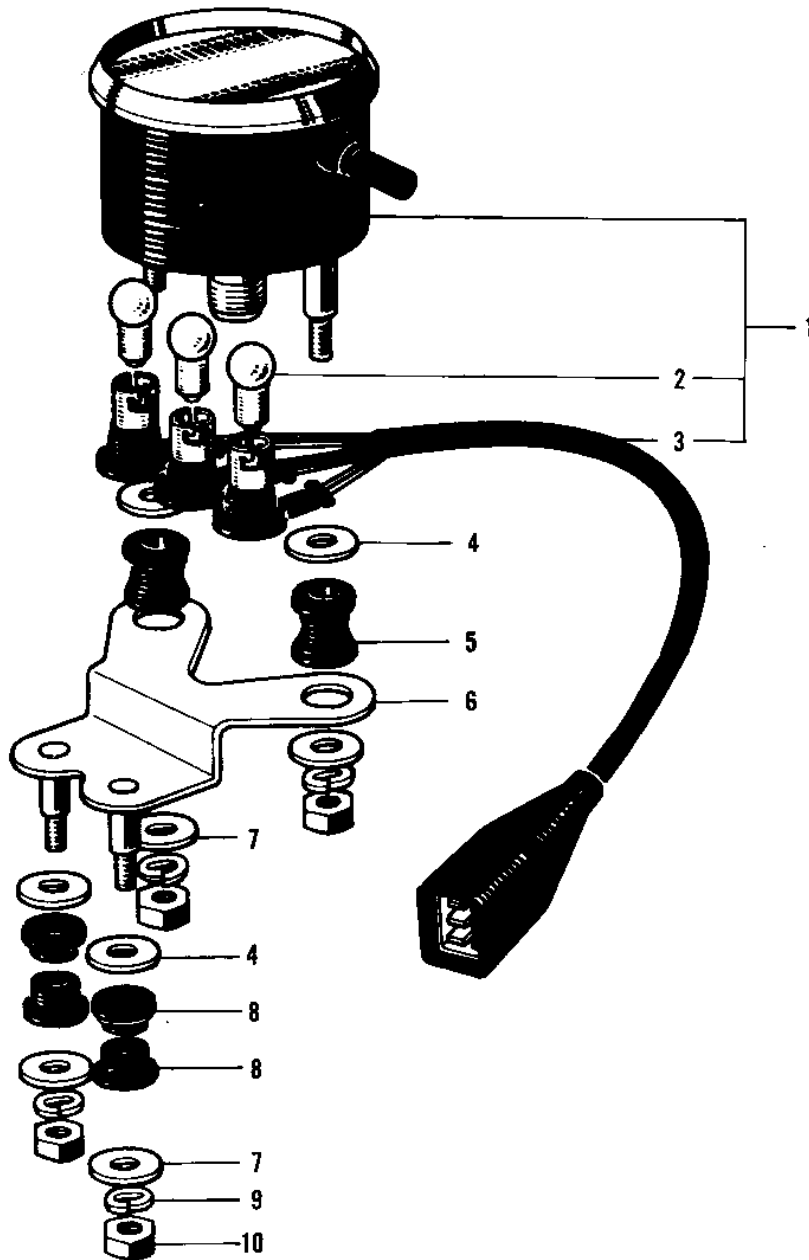

1968 Sidewinder PARTS DIAGRAM

METER

87-

1968 Sidewinder PARTS LIST

METER

ITEM NAME	PART NUMBER	QUANTITY
SPEEDOMETER ASSY MPH (Ref # 1)	25005-036	
UNAVAILABLE IN PRICE BOOK (Ref # 1)	25005-038	
.BULB 12V 3W (Ref # 2)	92069-018	
.SOCKET SPEEDOMETER (Ref # 3)	25011-012	
WASHER PLAIN 8MM (Ref # 4)	411B0800	
DAMPER RUBB SPEEDMETR (Ref # 5)	92075-034	
BRACKET SPEEDOMETER (Ref # 6)	25008-011	
WASHER 6.5X20X1.6T (Ref # 7)	92022-125	
SHOCK DAMPER (Ref # 8)	25019-005	
WASHER SPRING 6MM (Ref # 9)	461F0600	
NUT 6MM (Ref # 10)	311B0600	