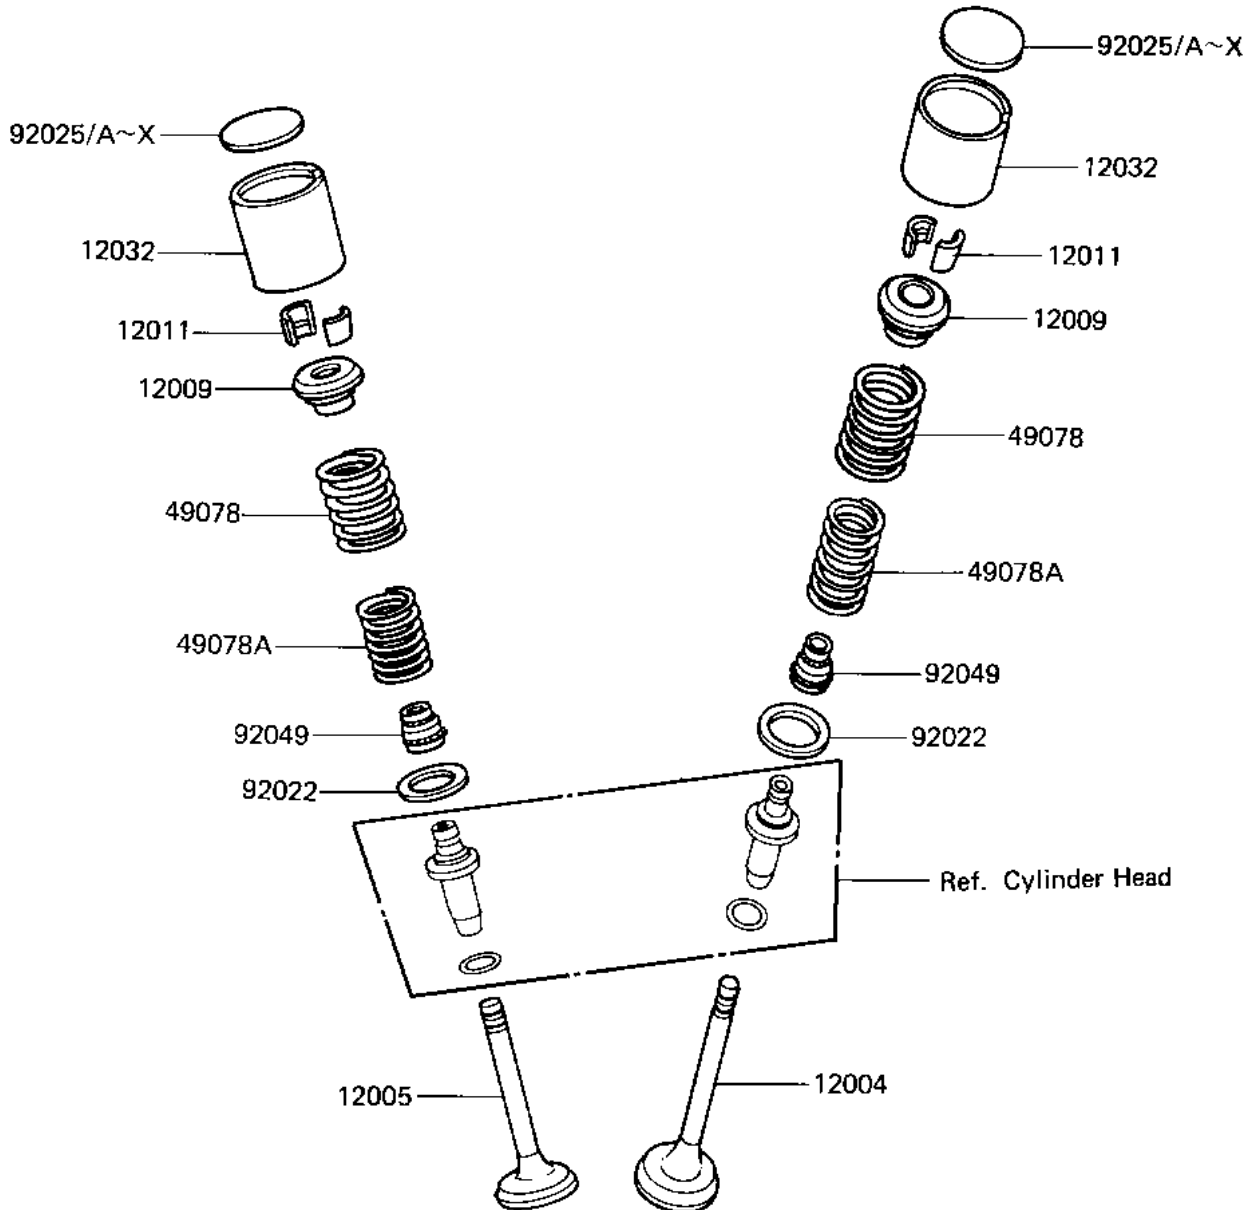

1982 CSR Twin PARTS DIAGRAM

VALVES

E1210-0009

1982 CSR Twin PARTS LIST

VALVES

ITEM NAME	PART NUMBER	QUANTITY
VALVE,INLET (Ref # 12004)	12004-014	2
VALVE,EXHAUST (Ref # 12005)	12005-007	2
RETAINER,VALVE SPRIN (Ref # 12009)	12009-007	4
COLLAR,VALVE SPRING (Ref # 12011)	12011-003	8
TAPPET (Ref # 12032)	12032-006	4
SPRING,OUTER VALVE (Ref # 49078)	12007-015	4
SPRING,INNER VALVE (Ref # 49078A)	12007-016	4
WASHER,PLAIN (Ref # 92022)	92022-309	4
SHIM,2.20T (Ref # 92025)	12037-051	AR
SHIM,2.25T (Ref # 92025A)	12037-052	AR
SHIM,2.30T (Ref # 92025B)	12037-053	AR
SHIM,2.35T (Ref # 92025C)	12037-054	AR
SHIM,2.40T (Ref # 92025D)	12037-055	AR
SHIM,2.45T (Ref # 92025E)	12037-056	AR
SHIM,2.50T (Ref # 92025F)	12037-057	AR
SHIM,2.55T (Ref # 92025G)	12037-058	AR
SHIM,2.60T (Ref # 92025H)	12037-059	AR
SHIM,2.65T (Ref # 92025I)	12037-060	AR
SHIM,2.70T (Ref # 92025J)	12037-061	AR
SHIM,2.75T (Ref # 92025K)	12037-062	AR
SHIM,2.80T (Ref # 92025L)	12037-063	AR
SHIM,2.85T (Ref # 92025M)	12037-064	AR
SHIM,2.90T (Ref # 92025N)	12037-065	AR
SHIM,2.95T (Ref # 92025O)	12037-066	AR
SHIM,3.00T (Ref # 92025P)	12037-067	AR
SHIM,3.05T (Ref # 92025Q)	12037-068	AR
SHIM,3.10T (Ref # 92025R)	12037-069	AR
SHIM,3.15T (Ref # 92025S)	12037-070	AR
SHIM,3.20T (Ref # 92025T)	12037-071	AR

1982 CSR Twin PARTS LIST

VALVES

ITEM NAME	PART NUMBER	QUANTITY
SHIM,3.25T (Ref # 92025U)	12037-072	AR
SHIM,3.30T (Ref # 92025V)	12037-073	AR
SHIM,3.35T (Ref # 92025W)	12037-074	AR
SHIM,3.40T (Ref # 92025X)	12037-075	AR
OIL SEAL,VALVE (Ref # 92049)	92049-017	4