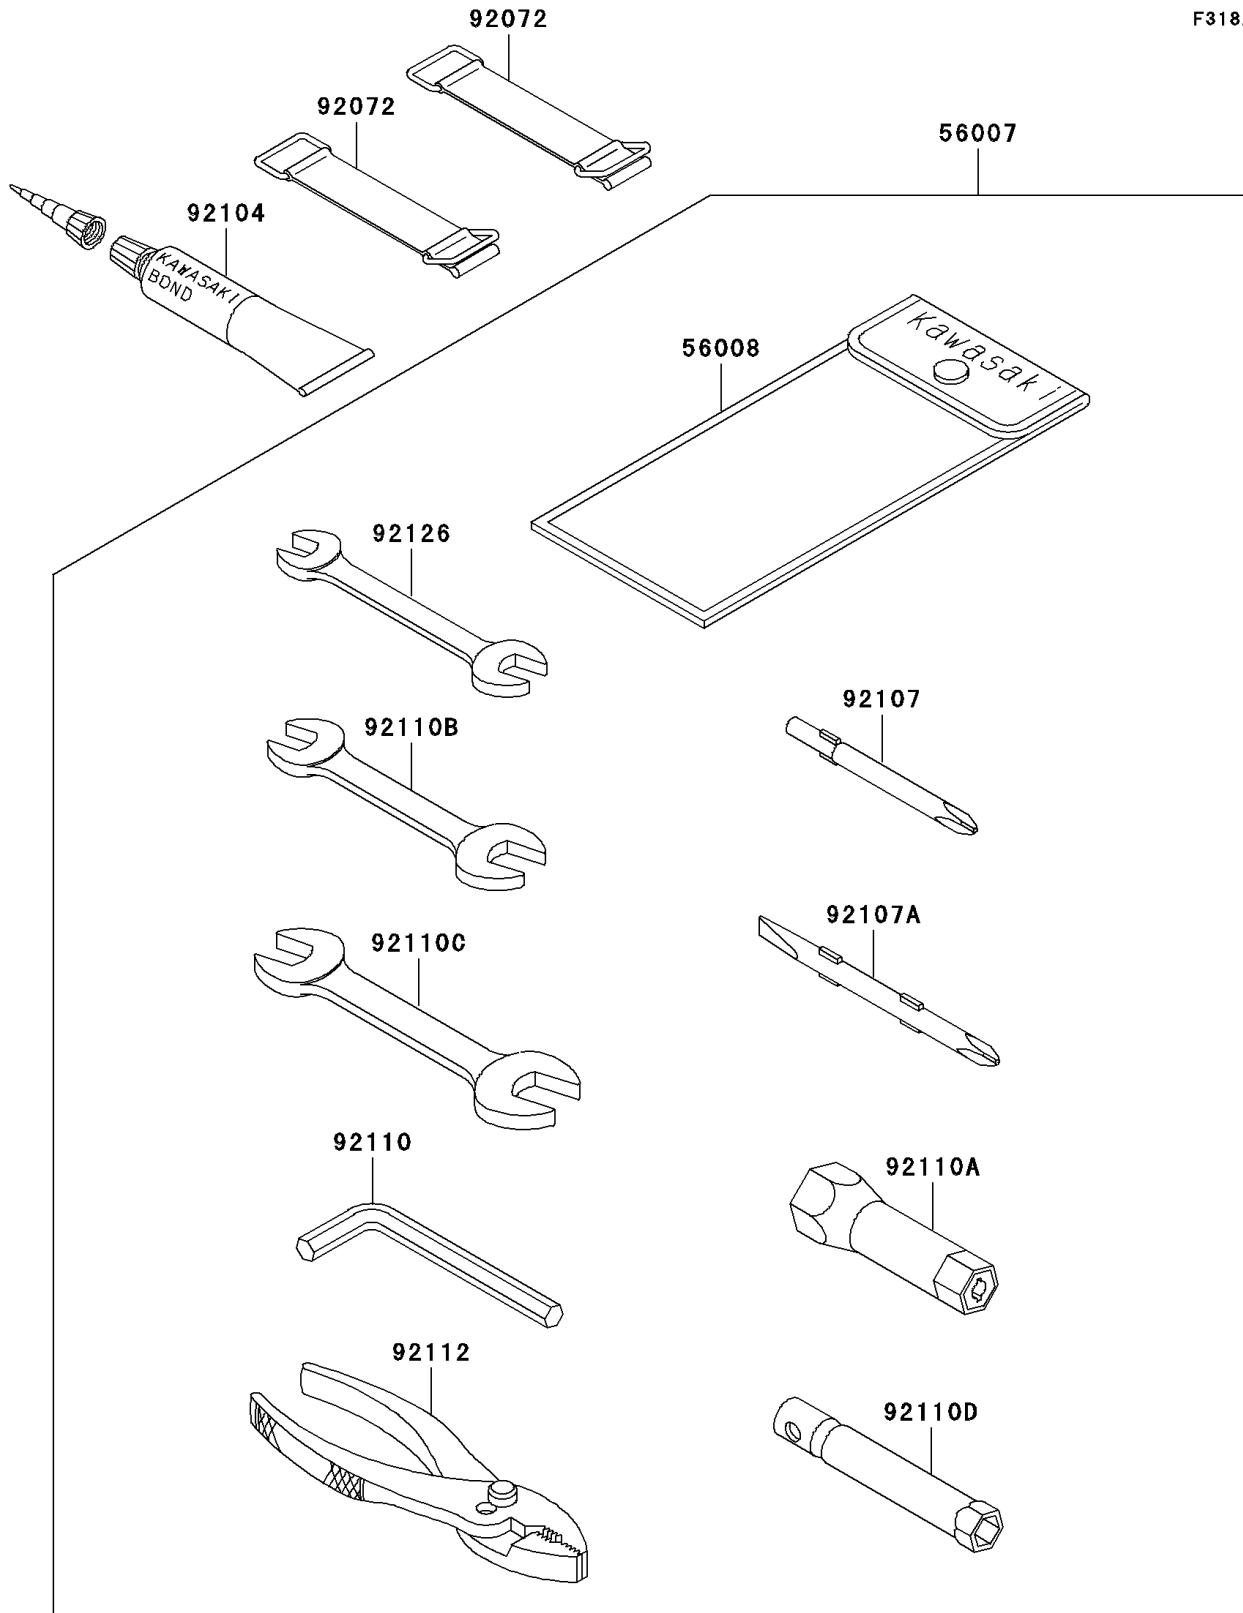

# 2000 1100 STX D.I. PARTS DIAGRAM

Owner's Tools

F3182

## 2000 1100 STX D.I. PARTS LIST

### Owner's Tools

ITEM NAME	PART NUMBER	QUANTITY
TOOL-KIT (Ref # 56007)	56007-3713	1
BAG,TOOL (Ref # 56008)	56008-3702	1
BAND,L=50 (Ref # 92072)	92072-3853	2
GASKET-LIQUID,TUBE,100G,SILVER (Ref # 92104)	92104-002	AR
TOOL-DRIVER,#3PHILLIPS (Ref # 92107)	92107-005	1
TOOL-DRIVER,#2PHILLIPS&SLOT (Ref # 92107A)	92107-1051	1
TOOL-WRENCH,ALLEN,5MM (Ref # 92110)	92110-1015	1
TOOL-WRENCH,BOX,16MM (Ref # 92110A)	92110-1116	1
TOOL-WRENCH,OPEN END,10X12 (Ref # 92110B)	92110-1152	1
TOOL-WRENCH,OPEN END,14X17 (Ref # 92110C)	92110-1153	1
TOOL-WRENCH,BOX,10MM (Ref # 92110D)	92110-1156	1
TOOL-PLIERS (Ref # 92112)	92112-1001	1
TOOL-WRENCH,OPEN END,8X10 (Ref # 92126)	92126-004	1