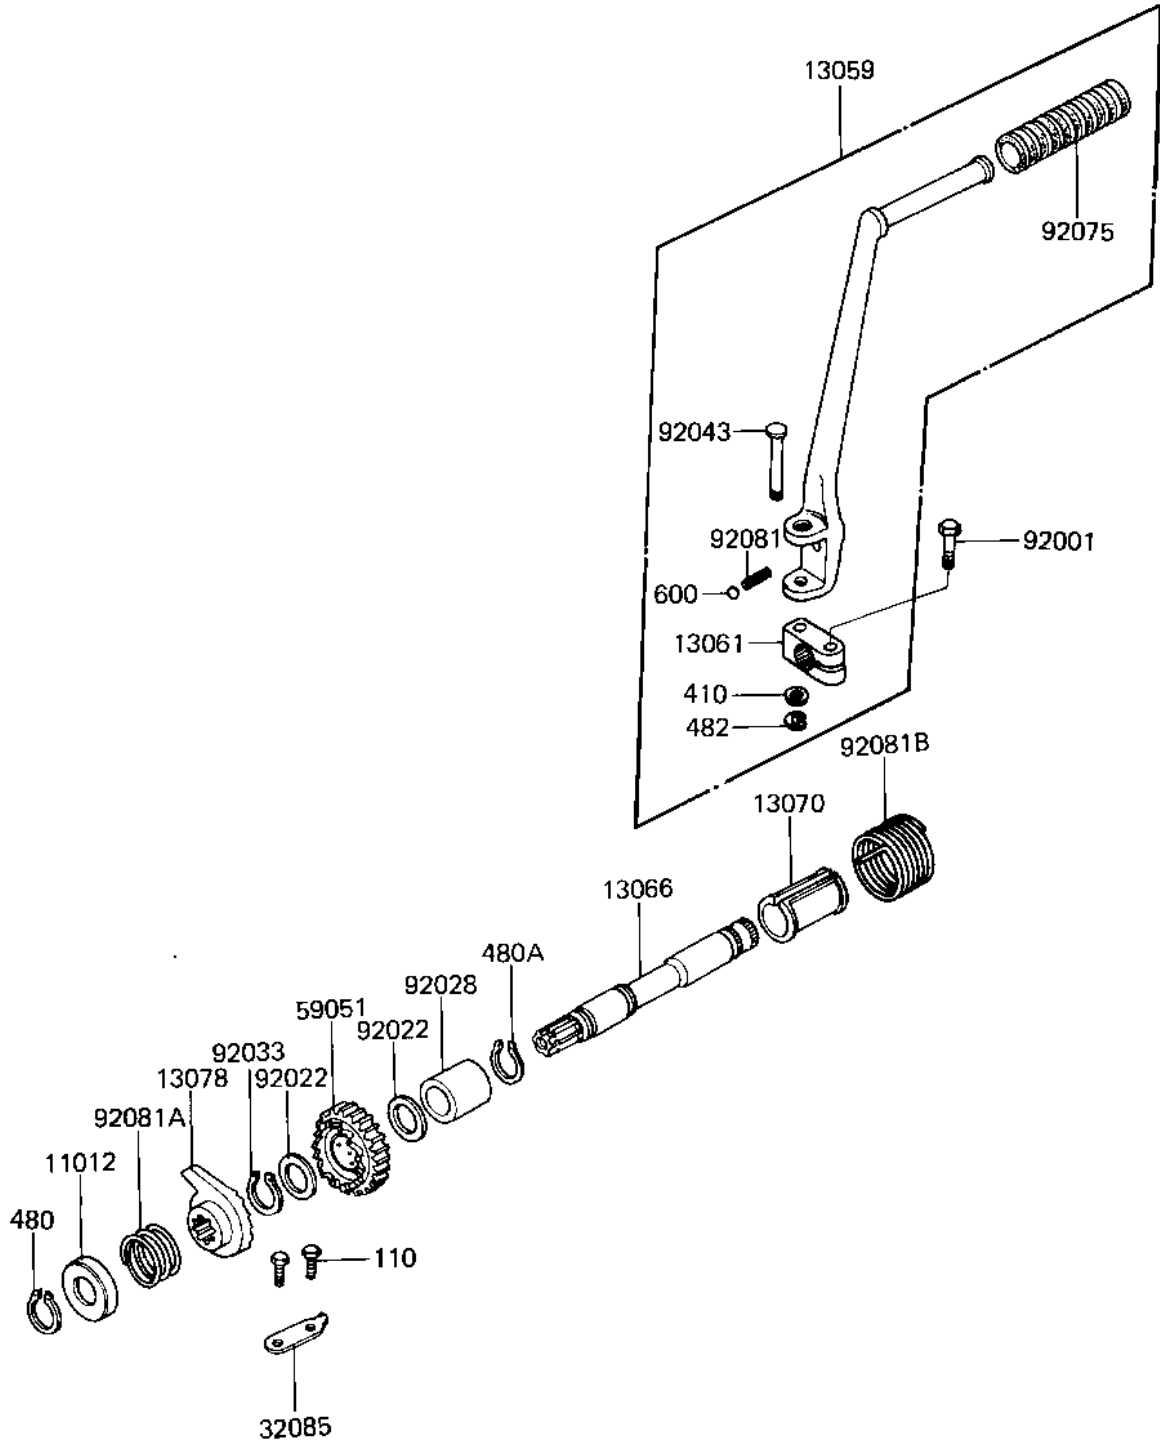

1982 CSR Twin PARTS DIAGRAM

KICKSTARTER MECHANISM

E1340-0014

1982 CSR Twin PARTS LIST

KICKSTARTER MECHANISM

ITEM NAME	PART NUMBER	QUANTITY
-----------	-------------	----------