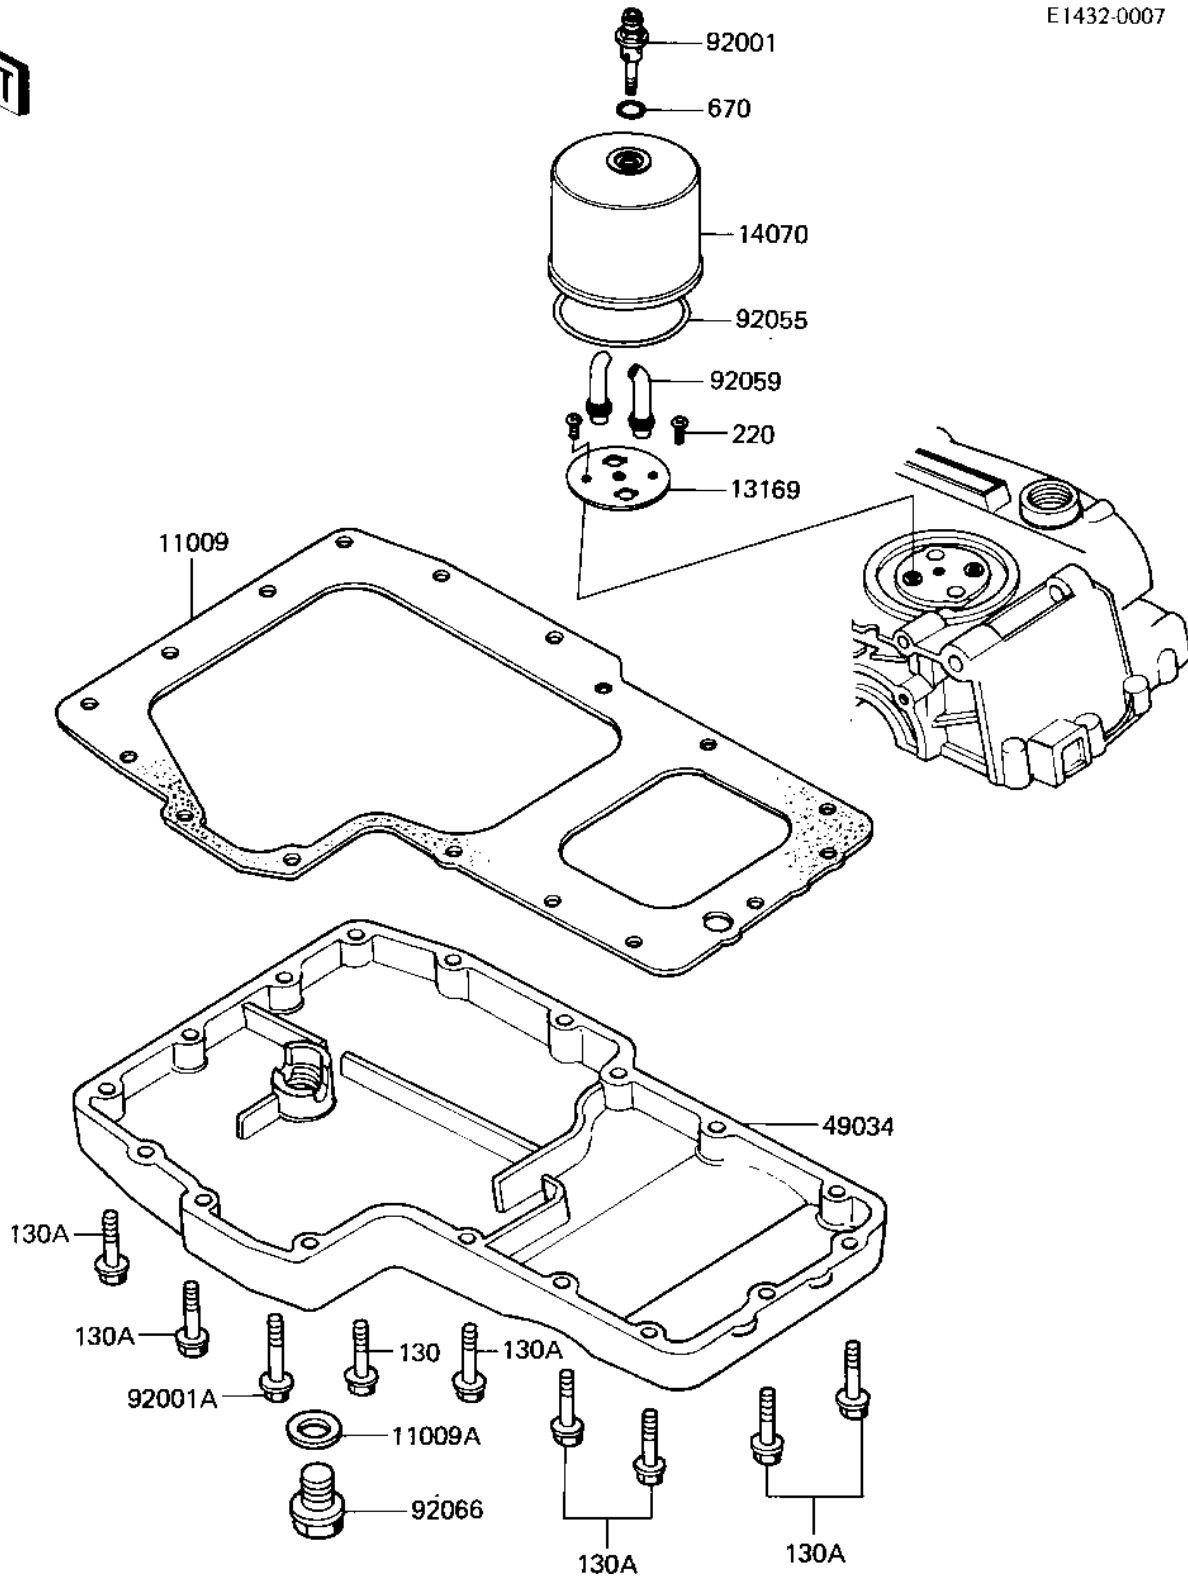

1982 CSR Twin PARTS DIAGRAM

BREATHER COVER/OIL PLAN

E1432-0007

1982 CSR Twin PARTS LIST

BREATHER COVER/OIL PAN

ITEM NAME	PART NUMBER	QUANTITY
GASKET,OIL PAN (Ref # 11009)	16112-004	1
GASKET,DRIN PLUG (Ref # 11009A)	92065-097	1
PLATE,BREATHER (Ref # 13169)	14068-007	1
BODY,BREATHER (Ref # 14070)	14070-007	1
PAN-OIL (Ref # 49034)	49034-1013	1
BOLT,BREATHER FITTIN (Ref # 92001)	92003-098	1
BOLT, HEX HEAD, 6X34 (Ref # 92001A)	92003-159	1
"O" RING,91MM (Ref # 92055)	92055-052	1
TUBE,BREATHER (Ref # 92059)	92059-140	2
PLUG,OIL DRAIN,12X15 (Ref # 92066)	92066-1174	1
UNAVAILABLE IN PRICE BOOK (Ref # 130)	130G062	1
BOLT,FLANGED,6X25 (Ref # 130A)	130G0625	15
SCREW PAN HEAD 6X18 (Ref # 220)	220B0618	2
"O" RING,16MM (Ref # 670)	670B2016	1