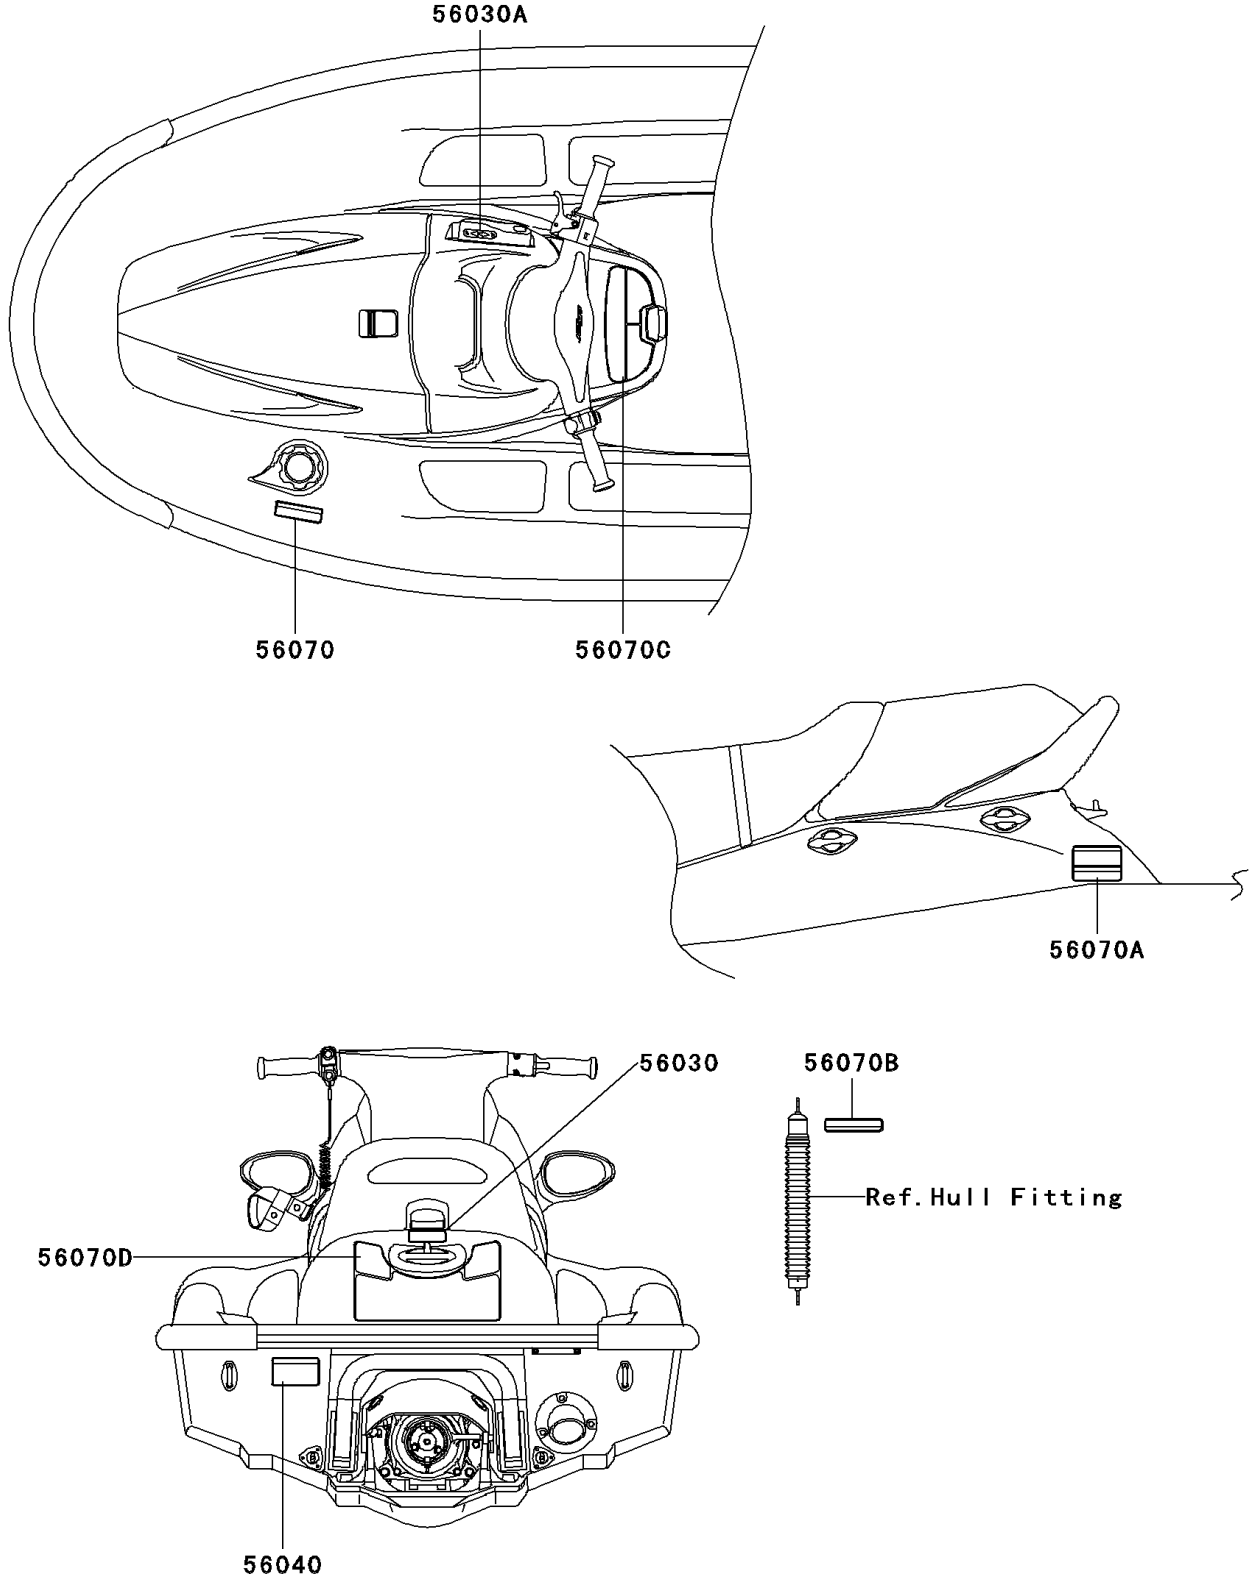

2000 1100 STX D.I. PARTS DIAGRAM

Labels

F3183

2000 1100 STX D.I. PARTS LIST

Labels

ITEM NAME	PART NUMBER	QUANTITY
LABEL,FIRE EXTINGUISHER (Ref # 56030)	56030-3755	1
LABEL,REVERSE (Ref # 56030A)	56030-3815	1
LABEL-WARNING,NOZZLE (Ref # 56040)	56040-3898	1
LABEL-WARNING,GASOLINE (Ref # 56070)	56070-3808	1
LABEL-WARNING,GRAB HANDLE&STEP (Ref # 56070A)	56070-3865	1
LABEL-WARNING,DAMPER (Ref # 56070B)	56070-3876	1
LABEL-WARNING,CENTER STORAGE (Ref # 56070C)	56070-3902	1
LABEL-WARNING,IMPORTANT SAFETY (Ref # 56070D)	56070-3903	1