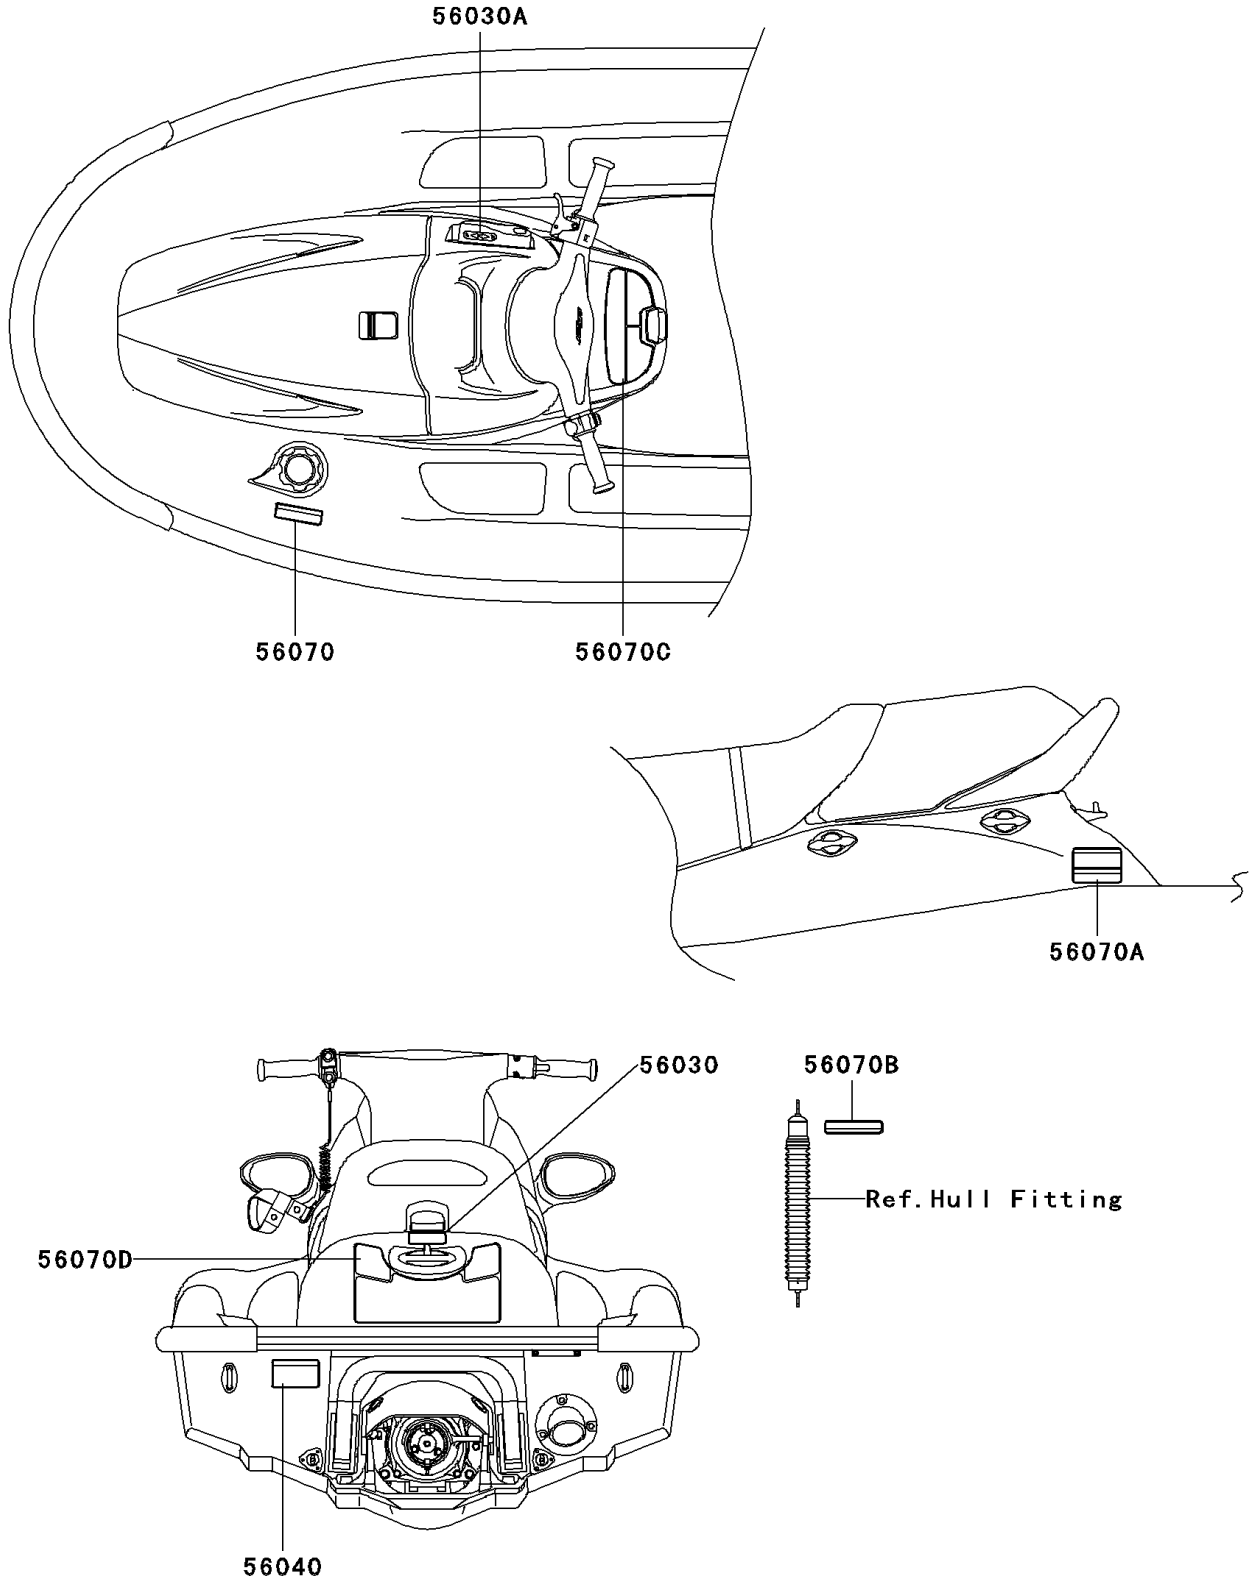

2000 1100 STX D.I. PARTS DIAGRAM

Labels

F3183

2000 1100 STX D.I. PARTS LIST

Labels

ITEM NAME	PART NUMBER	QUANTITY
LABEL,FIRE EXTINGUISHER (Ref # 56030)	56030-3755	1
LABEL,REVERSE (Ref # 56030A)	56030-3815	1
LABEL-WARNING,NOZZLE (Ref # 56040)	56040-3898	1
LABEL-WARNING,GASOLINE (Ref # 56070)	56070-3808	1
LABEL-WARNING,GRAB HANDLE&STEP (Ref # 56070A)	56070-3865	1
LABEL-WARNING,DAMPER (Ref # 56070B)	56070-3876	1
LABEL-WARNING,CENTER STORAGE (Ref # 56070C)	56070-3902	1
LABEL-WARNING,IMPORTANT SAFETY (Ref # 56070D)	56070-3903	1