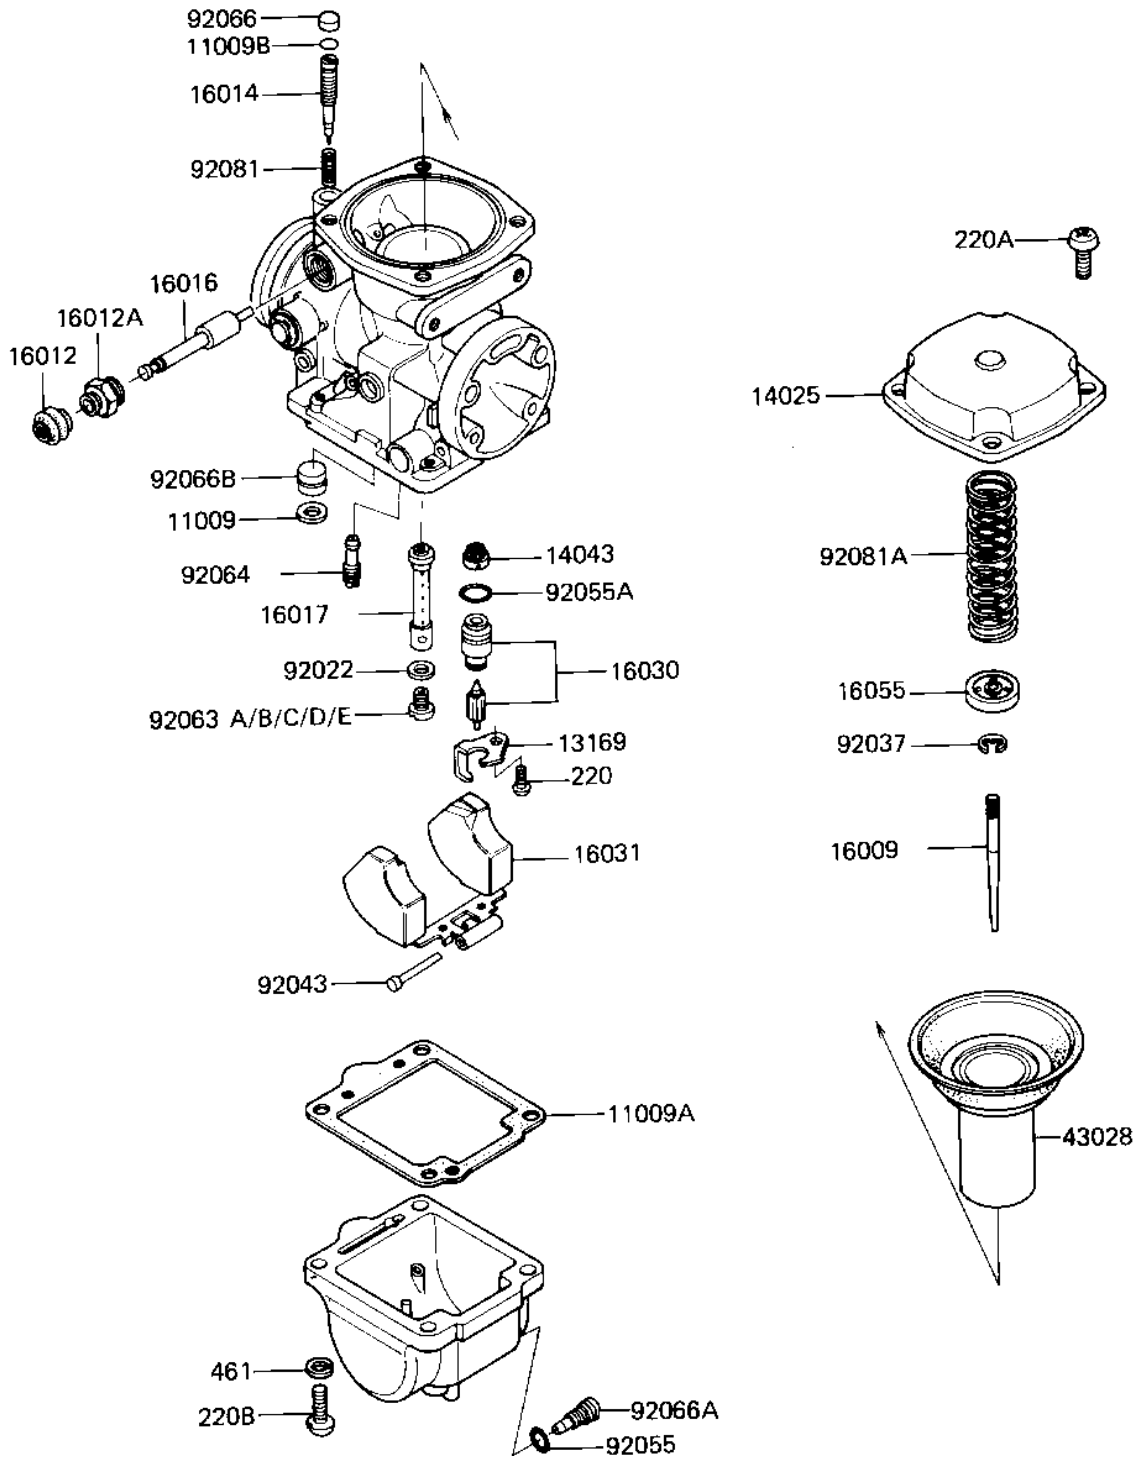

1982 CSR Twin PARTS DIAGRAM

CARBURETOR PARTS

E1612-0024

1982 CSR Twin PARTS LIST

CARBURETOR PARTS

ITEM NAME	PART NUMBER	QUANTITY
GASKET,CARB. PLUG (Ref # 11009)	11009-1240	2
GASKET,FLOAT CHAMBER (Ref # 11009A)	11009-1241	2
"O" RING (Ref # 11009B)	16038-022	2
PLATE (Ref # 13169)	13169-1482	2
COVER (Ref # 14025)	14025-1395	2
FILTER,FLOAT VALVE (Ref # 14034)	14043-1010	2
NEEDLE-JET-5C50 (Ref # 16009)	16009-1100	2
CAP-STARTER PLUNGER (Ref # 16012)	16012-1010	2
CAP-STARTER PLUNGER (Ref # 16012A)	16012-1011	2
SCREW-PILOT AIR (Ref # 16014)	16014-1014	2
PLUNGER (Ref # 16016)	16016-1019	2
JET-NEEDLE,Y-9 (Ref # 16017)	16017-1099	2
VALVE-FLOAT (Ref # 16030)	16030-1016	2
FLOAT (Ref # 16031)	16031-1013	2
PLATE,NEEDLE (Ref # 16055)	16055-010	2
DIAPHRAGM (Ref # 43028)	43028-1032	2
WASHER MAIN JET (Ref # 92022)	16034-001	2
CIRCLIP (Ref # 92037)	16008-014	2
PIN,FLOAT (Ref # 92043)	16032-008	2
"O" RING (Ref # 92055)	92055-044	2
"O" RING (Ref # 92055A)	92055-1105	2
MAIN JET,#110R (Ref # 92063A)	92063-1038	2
JET-MAIN,#A120 (Ref # 92063B)	92063-1106	2
JET-MAIN,#117.5 (Ref # 92063C)	92063-1107	2
MAIN JET,A115 (Ref # 92063D)	92063-1109	2
JET-PILOT (Ref # 92064)	92064-1039	2
PLUG,PILOT SCREW (Ref # 92066)	92066-1051	2
SCREW,DRAIN (Ref # 92066A)	92066-1064	2
PLUG,CARBURETOR (Ref # 92066B)	92066-1086	2

1982 CSR Twin PARTS LIST

CARBURETOR PARTS

ITEM NAME	PART NUMBER	QUANTITY
SPRING,PILOT SCREW (Ref # 92081)	16022-016	2
SPRING,DPHRGM VALVE (Ref # 92081A)	92081-1363	2
SCREW PAN HEAD 4X6 (Ref # 220)	220B0406	2
SCREW PAN HEAD 5X10 (Ref # 220A)	220B0510	8
UNAVAILABLE IN PRICE BOOK (Ref # 220B)	214B0516A	8
WASHER SPRING 5MM (Ref # 461)	461F0500	8