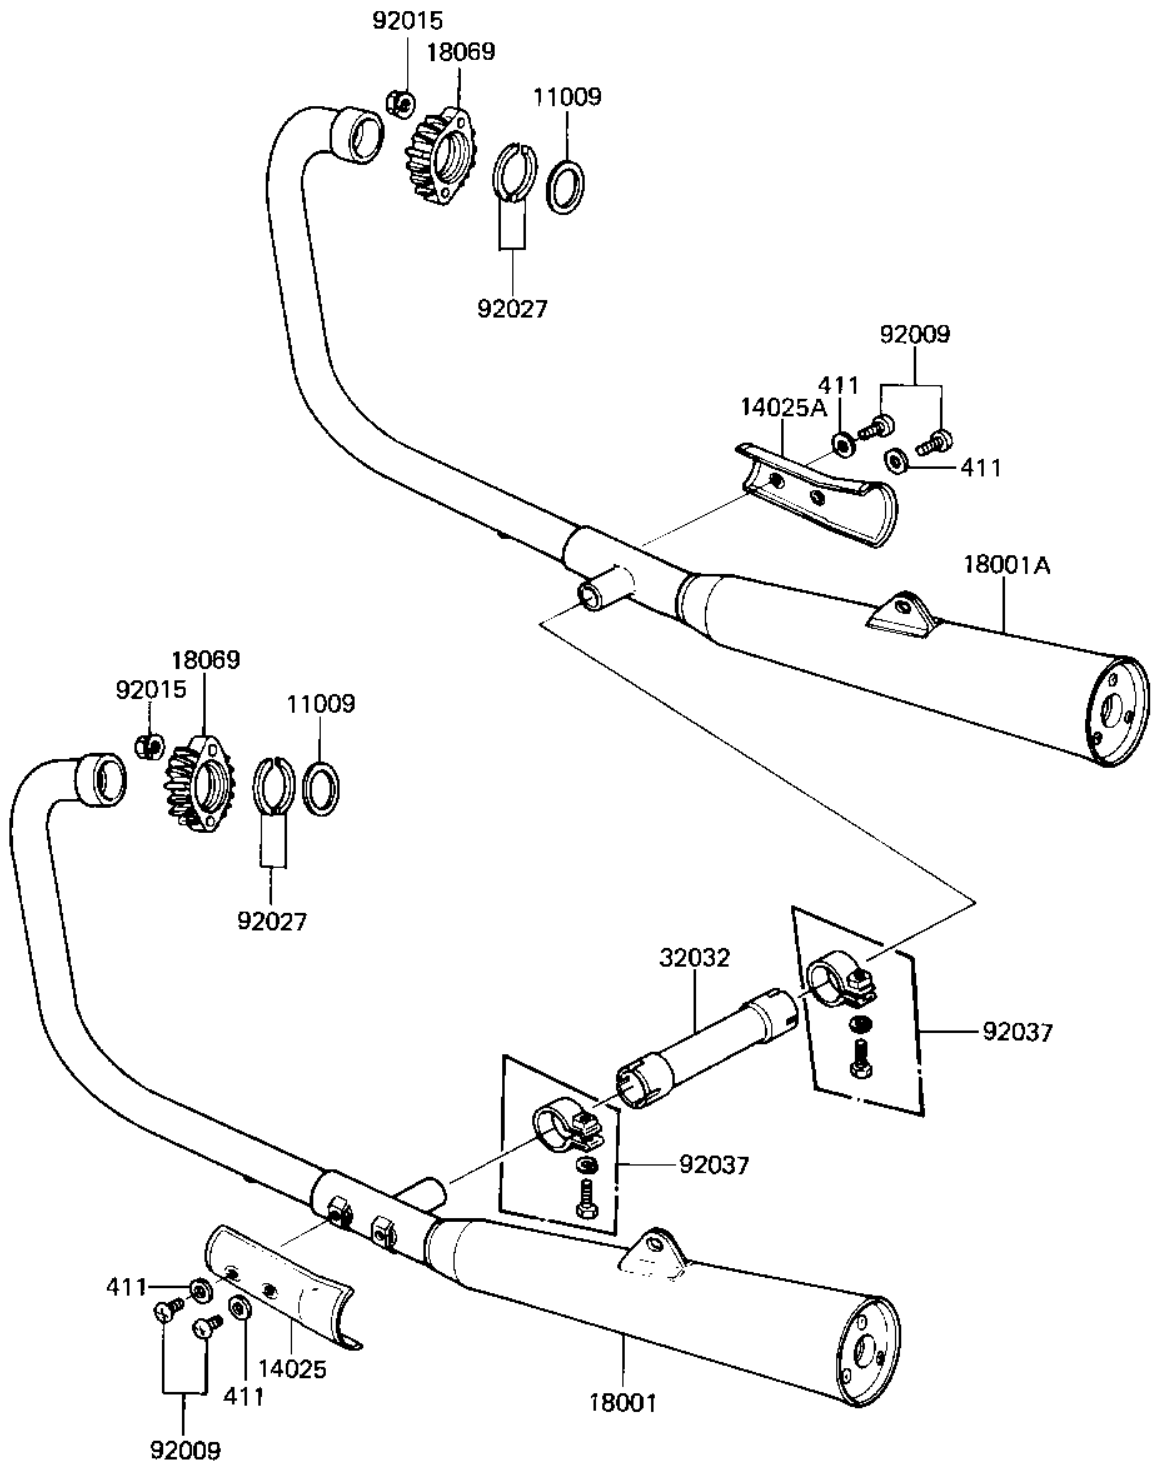

# 1982 CSR Twin PARTS DIAGRAM

MUFFLERS

E1140-0049

1  
1  
1  
1  
1  
1  
2  
3  
3  
3  
3

# 1982 CSR Twin PARTS LIST

## MUFFLERS

| ITEM NAME                          | PART NUMBER | QUANTITY |
|------------------------------------|-------------|----------|
| GASKET,EXHAUST PIPE (Ref # 11009)  | 11009-1840  | 2        |
| COVER,MUFFLER L.H (Ref # 14025)    | 14025-1194  | 1        |
| COVER,MUFFLER R.H (Ref # 14025A)   | 14025-1195  | 1        |
| MUFFLER,LH,KHI K041 (Ref # 18001)  | 18001-1301  | 1        |
| MUFFLER,RH,KHI K041 (Ref # 18001A) | 18001-1302  | 1        |
| HOLDER,EXHAUST PIPE (Ref # 18069)  | 18069-060   | 2        |
| PIPE (Ref # 32032)                 | 32032-1752  | 1        |
| SCREW,PAN HEAD,6X8 (Ref # 92009)   | 92011-039   | 4        |
| NUT-8MM (Ref # 92015)              | 92015-1143  | 4        |
| COLLAR,EXHAUST PIPE (Ref # 92027)  | 92027-1241  | 4        |
| CLAMP,MUFFLER,37MM (Ref # 92037)   | 92037-1243  | 2        |
| WASHER-PLAIN,6MM (Ref # 411)       | 411D0600    | 4        |