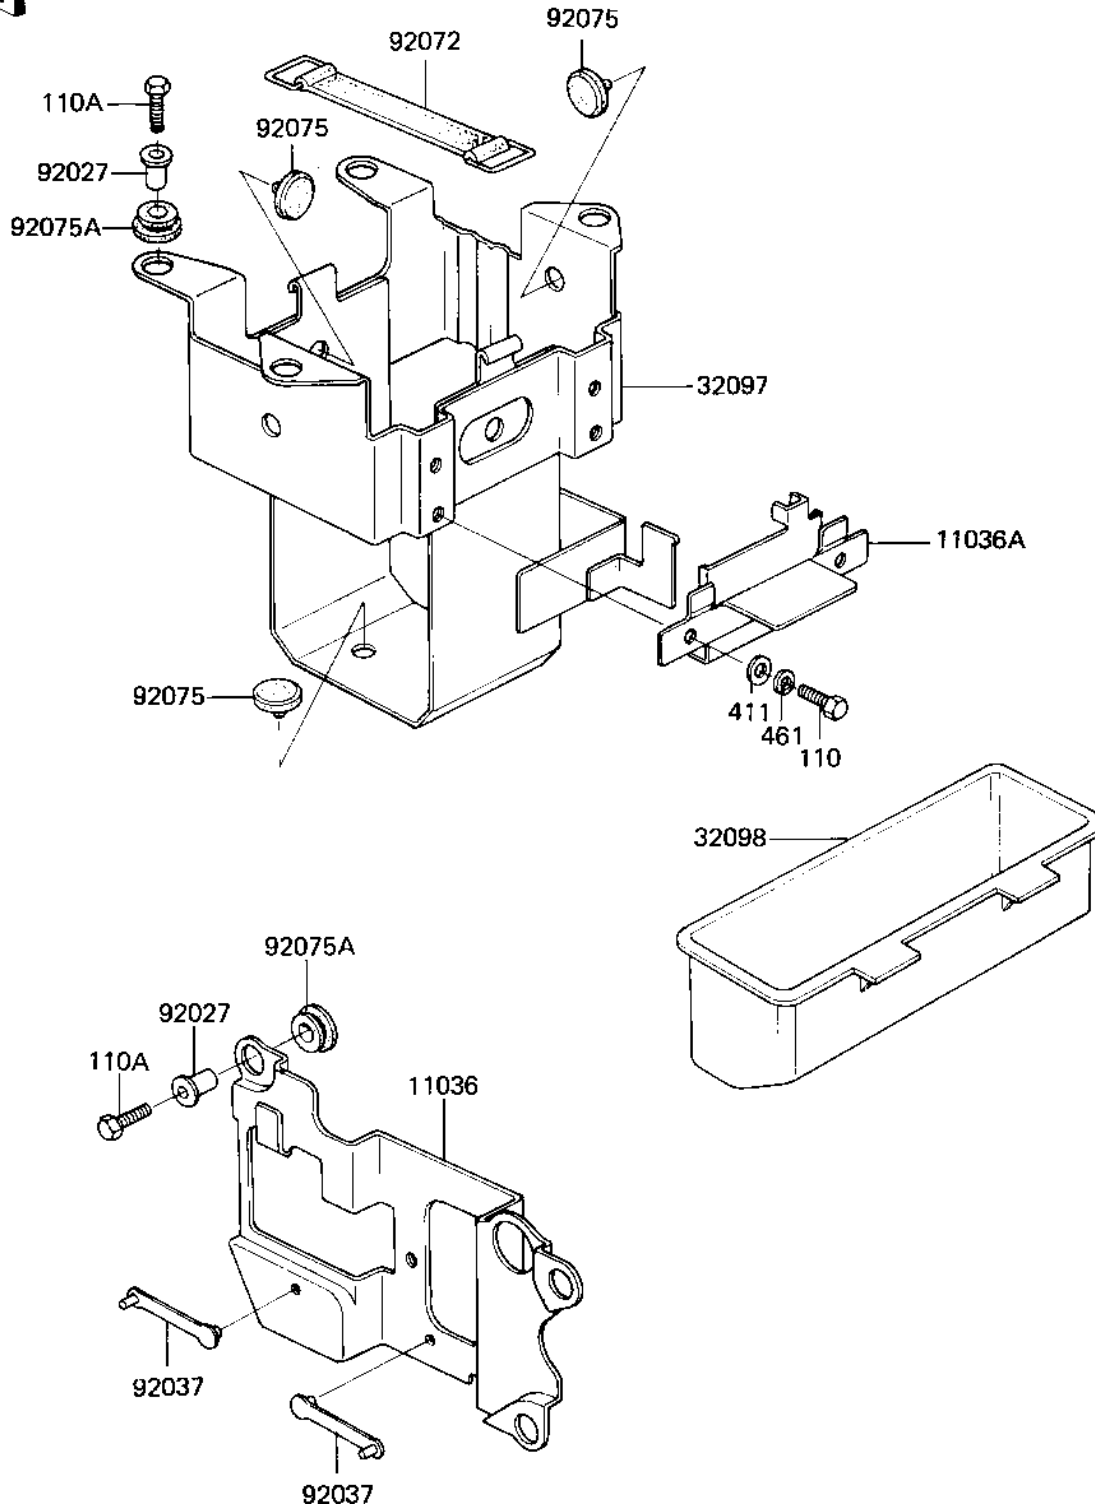

1982 CSR Twin PARTS DIAGRAM

BATTERY CASE/TOOL CASE

F2132-0033

1982 CSR Twin PARTS LIST

BATTERY CASE/TOOL CASE

ITEM NAME	PART NUMBER	QUANTITY
BRACKET-A (Ref # 11036)	11036-1143	1
BRACKET-A (Ref # 11036A)	11036-1161	1
CASE-BATTERY (Ref # 32097)	32097-1044	1
CASE,TOOL (Ref # 32098)	32098-028	1
COLLAR (Ref # 92027)	92027-194	7
CLAMP (Ref # 92037)	92037-1290	2
BAND,BATTERY (Ref # 92072)	92072-071	1
DAMPER RUBBER (Ref # 92075)	92075-078	6
DAMPER RUBBER (Ref # 92075A)	92075-277	7
BOLT-UPSET,6X12 (Ref # 110)	112G0612	2
BOLT 6X22 (Ref # 110A)	112B0622	7
WASHER PLAIN 6MM (Ref # 411)	411B0600	2
WASHER SPRING 6MM (Ref # 461)	461F0600	2