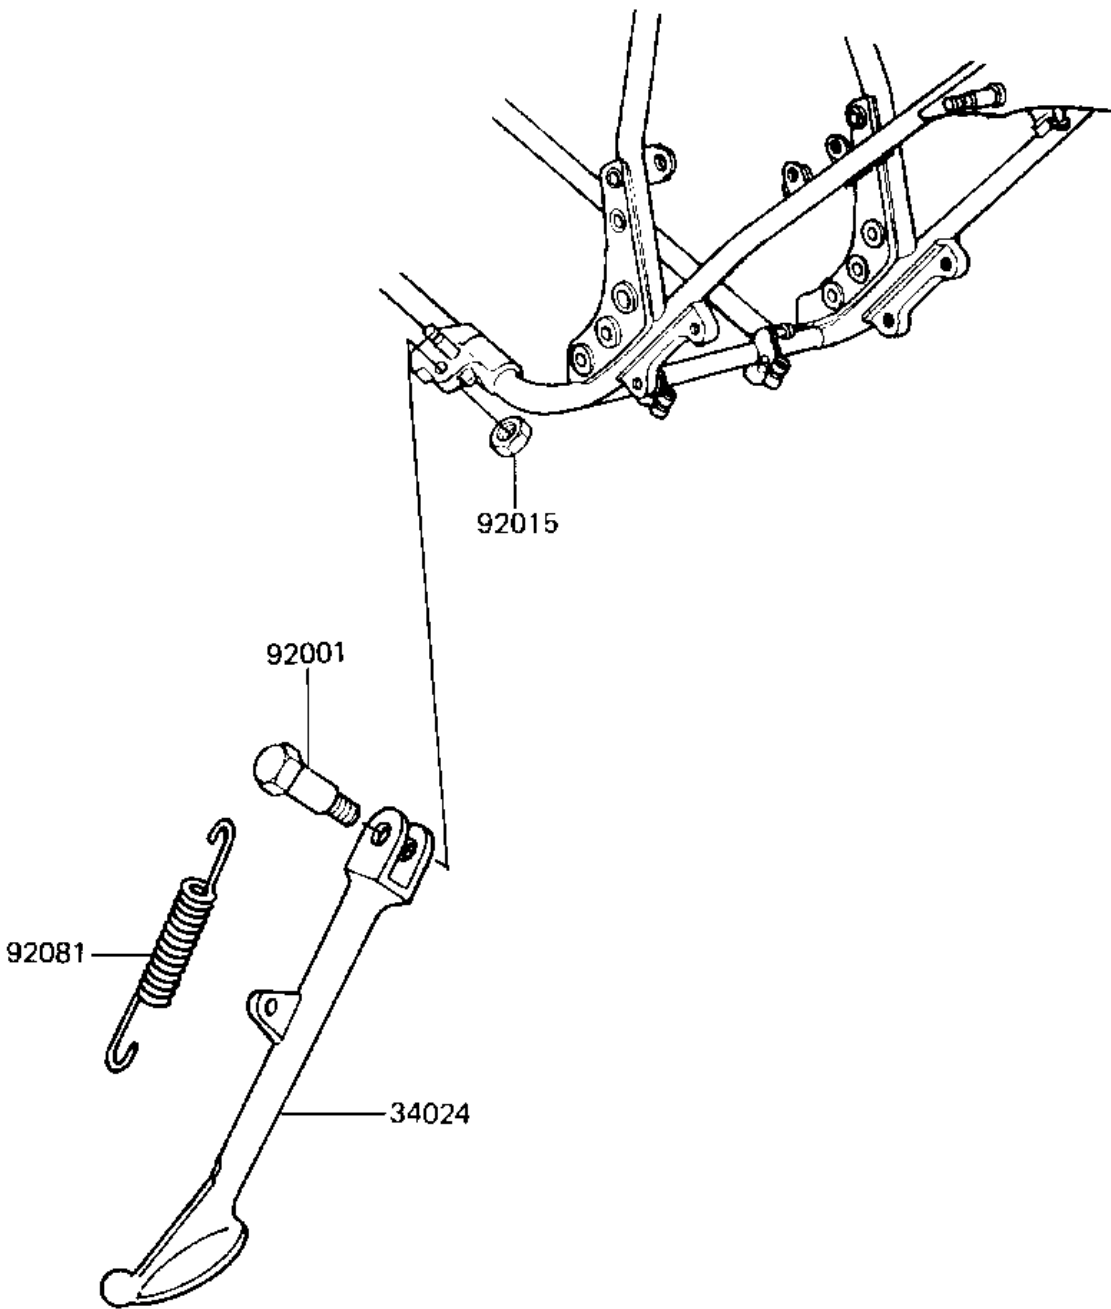

1982 CSR Twin PARTS DIAGRAM

STAND

F2190-0046

1982 CSR Twin PARTS LIST

STAND

ITEM NAME	PART NUMBER	QUANTITY
STAND-SIDE (Ref # 34024)	34024-1103	1
BOLT-SIDE STAND (Ref # 92001)	92003-079	1
NUT,LOCK,10MM (Ref # 92015)	92019-021	1
SPRING,SIDE STAND (Ref # 92081)	34025-005	1