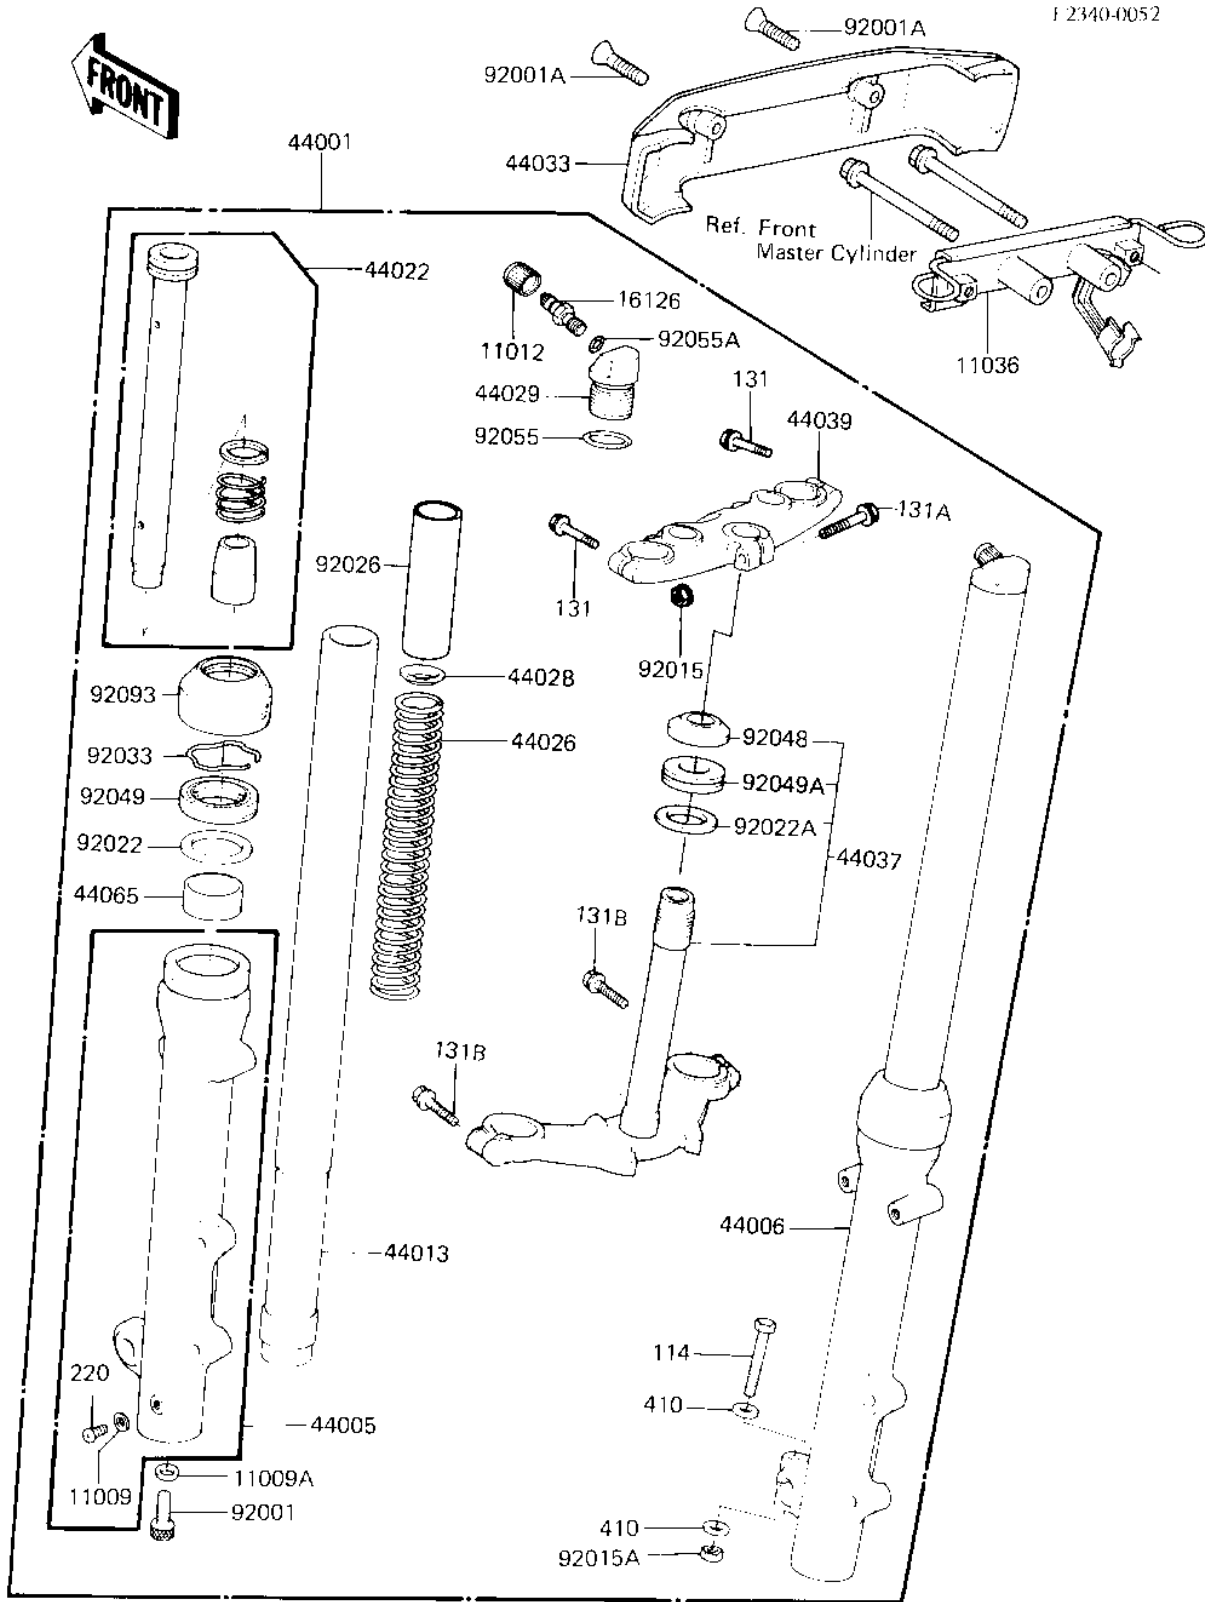

1982 CSR Twin PARTS DIAGRAM

FRONT FORK