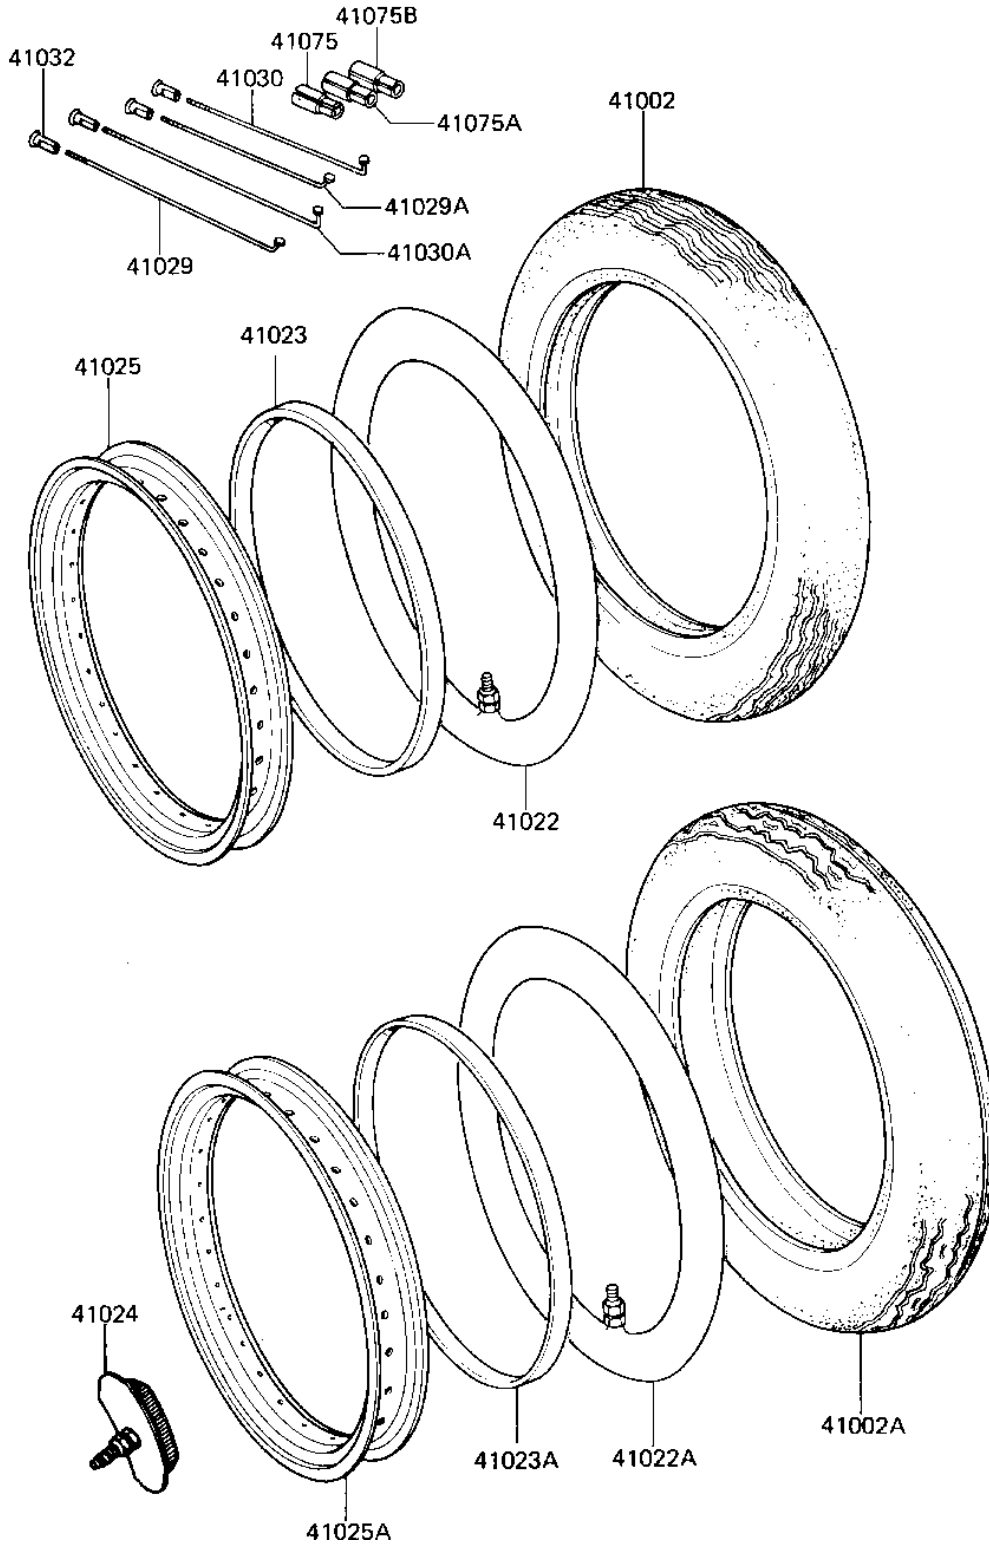

1982 CSR Twin PARTS DIAGRAM

WHEELS/TIRES

F2230-0038

1982 CSR Twin PARTS LIST

WHEELS/TIRES

ITEM NAME	PART NUMBER	QUANTITY
TIRE 325H-19 F11 (Ref # 41002)	41002-1190	1
TIRE 130/90-16 K427 (Ref # 41002A)	41002-1191	1
*** N.L.A.*** (Canada) (Ref # 41022)	41022-030	1
TUBE-TIRE,RR,130/90- (Ref # 41022A)	41022-1010	1
BAND RIM (Ref # 41023)	41023-015	1
BAND,RIM,120/90-16 (Ref # 41023A)	41023-1023	1
STOPPER-RIM,3.00(DUN (Ref # 41024)	41024-1004	2
RIM,FRONT (Ref # 41025)	41025-1049	1
RIM,REAR (Ref # 41025A)	41025-1050	1
SPOKE-INNER,FRONT (Ref # 41029)	41029-1062	20
SPOKE-INNER,REAR (Ref # 41029A)	41029-1063	20
SPOKE-OUTER,FRONT (Ref # 41030)	41030-1054	20
SPOKE-OUTER,REAR (Ref # 41030A)	41030-1055	20
NIPPLE-SPOKE (Ref # 41032)	41032-1005	80
WEIGHT,BALANCE,10G (Ref # 41075)	41075-1007	AR
WEIGHT,BALANCE,20G (Ref # 41075A)	41075-1008	AR
WEIGHT,BALANCE,30G (Ref # 41075B)	41075-1009	AR