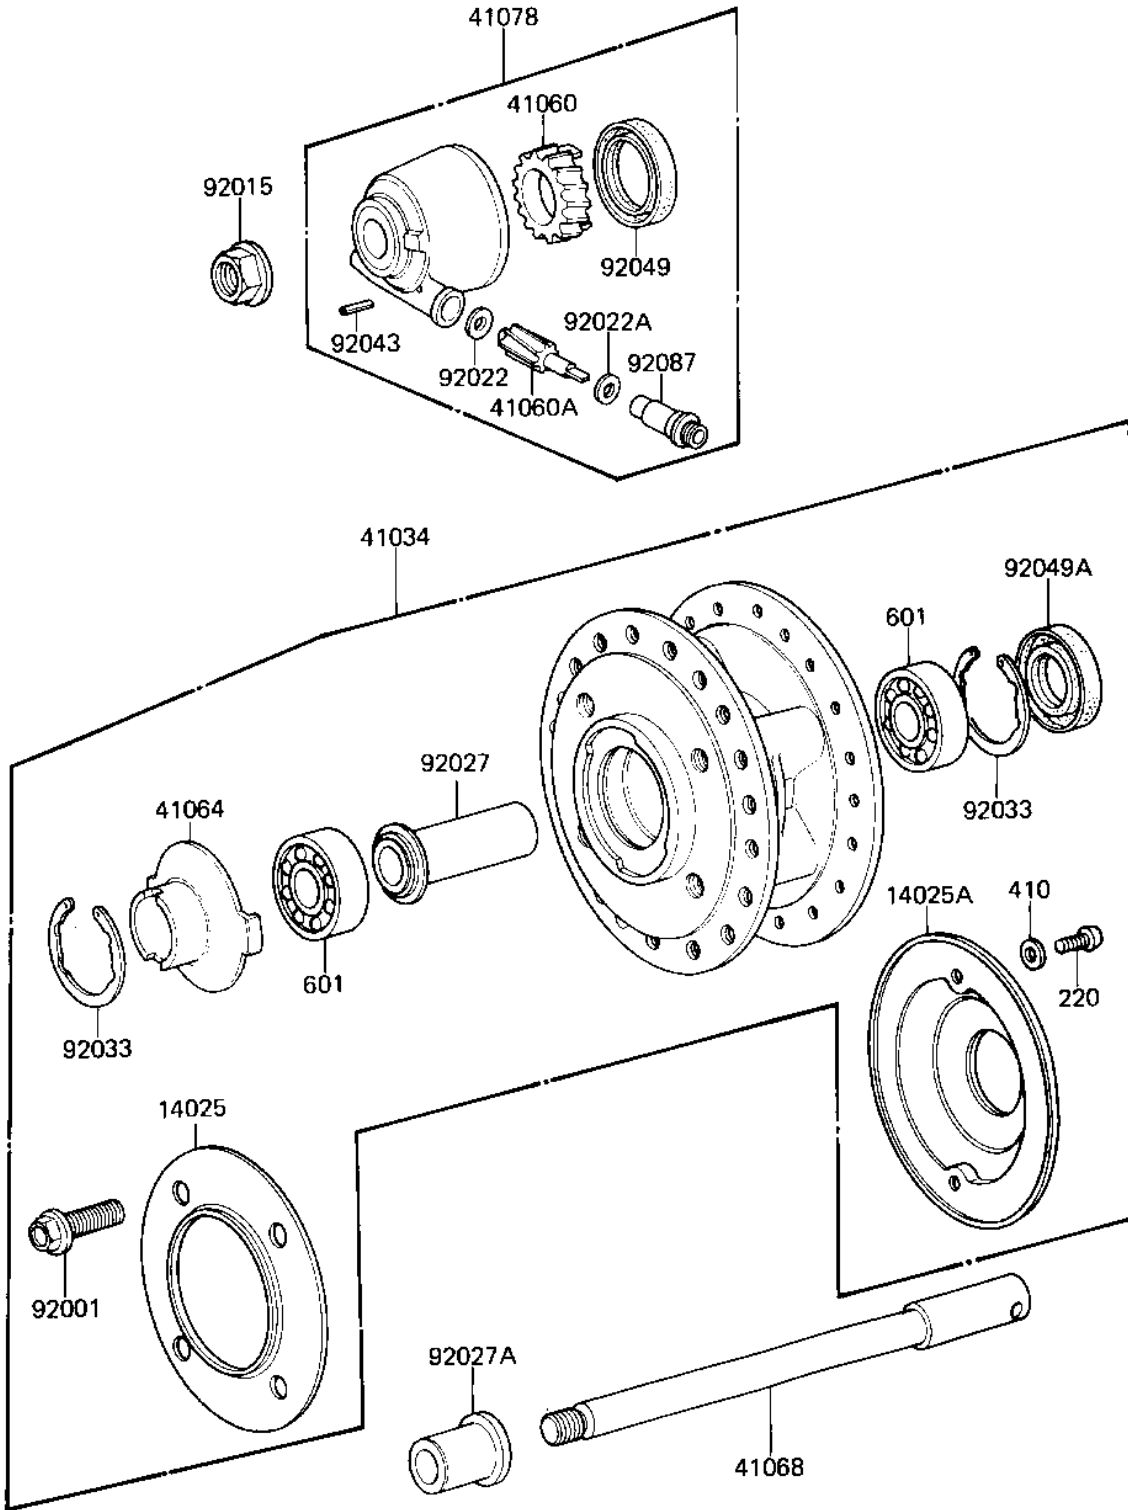

# 1982 CSR Twin PARTS DIAGRAM

FRONT HUB

F2230-0033

# 1982 CSR Twin PARTS LIST

FRONT HUB

ITEM NAME	PART NUMBER	QUANTITY
-----------	-------------	----------