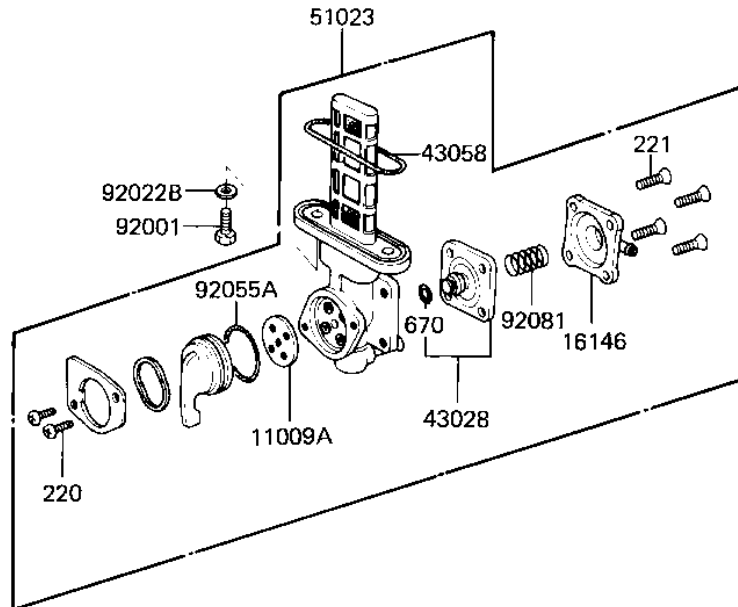

1982 CSR Twin PARTS DIAGRAM

FUEL TANK

F2410-0044

Ref. Label

—
R
N
—

- 1
- 1
- 1
- 4
- 4
- 5
- 5
- 5
- 5
- 9
- 9
- 9
- 9
- 9
- 9
- 9
- 9

1982 CSR Twin PARTS LIST

FUEL TANK

ITEM NAME	PART NUMBER	QUANTITY
GASKET,FUEL TANK CAP (Ref # 11009)	11009-1051	1
GASKET,FUEL TAP (Ref # 11009A)	11009-1188	1
COVER ASSY,FUEL TAP (Ref # 16146)	16146-1009	1
DIAPHRAGM VALVE ASSY (Ref # 43028)	43028-1021	1
"O" RING (Ref # 43058)	51039-003	1
TANK-FUEL,L.M.RED (Ref # 51001)	51001-1073-E2	1
TANK-FUEL,EBONY (Ref # 51001A)	51001-1073-8G	1
TAP ASSY,FUEL (Ref # 51023)	51023-1030	1
CAP ASSY TANK (Ref # 51048)	51048-1018	1
BOLT,6X20,FUEL TAP (Ref # 92001)	92001-1091	2
WASHER-PL-10.5X26X2. (Ref # 92022)	92022-044	2
WASHER,PLAIN (Ref # 92022A)	92022-1038	2
WASHER-PLAIN (Ref # 92022B)	92022-183	2
"O" RING (Ref # 92055)	92055-1023	2
"O" RING,FUEL TAP LE (Ref # 92055A)	92055-1085	1
DAMPER RUBBER,FL TAN (Ref # 92075)	92075-125	2
DAMPER RUBBER FUEL T (Ref # 92075A)	92075-295	1
SPRING,DIAPHRAGM VAL (Ref # 92081)	92081-1240	2
SCREW PAN HEAD 3X8 (Ref # 220)	220B0308	2
SCREW PAN HEAD 5X10 (Ref # 220A)	220B0510	2
SCREW-CSK-CROS,4X14 (Ref # 221)	221B0414	4
"O" RING,4MM (Ref # 670)	670B1504	1