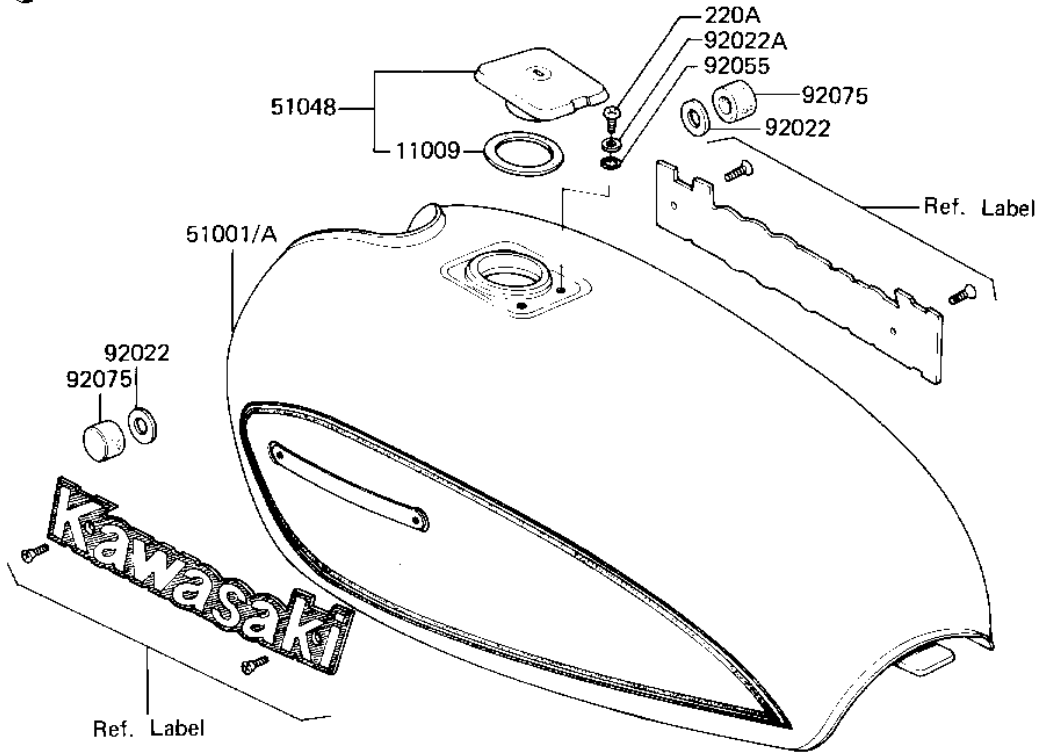

1982 CSR Twin PARTS DIAGRAM

FUEL TANK

F2410-0044

Ref. Label

—
R
N
—

- 1
- 1
- 1
- 4
- 4
- 5
- 5
- 5
- 5
- 9
- 9
- 9
- 9
- 9
- 9
- 9
- 9

1982 CSR Twin PARTS LIST

FUEL TANK

ITEM NAME	PART NUMBER	QUANTITY
GASKET,FUEL TANK CAP (Ref # 11009)	11009-1051	1
GASKET,FUEL TAP (Ref # 11009A)	11009-1188	1
COVER ASSY,FUEL TAP (Ref # 16146)	16146-1009	1
DIAPHRAGM VALVE ASSY (Ref # 43028)	43028-1021	1
"O" RING (Ref # 43058)	51039-003	1
TANK-FUEL,L.M.RED (Ref # 51001)	51001-1073-E2	1
TANK-FUEL,EBONY (Ref # 51001A)	51001-1073-8G	1
TAP ASSY,FUEL (Ref # 51023)	51023-1030	1
CAP ASSY TANK (Ref # 51048)	51048-1018	1
BOLT,6X20,FUEL TAP (Ref # 92001)	92001-1091	2
WASHER-PL-10.5X26X2. (Ref # 92022)	92022-044	2
WASHER,PLAIN (Ref # 92022A)	92022-1038	2
WASHER-PLAIN (Ref # 92022B)	92022-183	2
"O" RING (Ref # 92055)	92055-1023	2
"O" RING,FUEL TAP LE (Ref # 92055A)	92055-1085	1
DAMPER RUBBER,FL TAN (Ref # 92075)	92075-125	2
DAMPER RUBBER FUEL T (Ref # 92075A)	92075-295	1
SPRING,DIAPHRAGM VAL (Ref # 92081)	92081-1240	2
SCREW PAN HEAD 3X8 (Ref # 220)	220B0308	2
SCREW PAN HEAD 5X10 (Ref # 220A)	220B0510	2
SCREW-CSK-CROS,4X14 (Ref # 221)	221B0414	4
"O" RING,4MM (Ref # 670)	670B1504	1