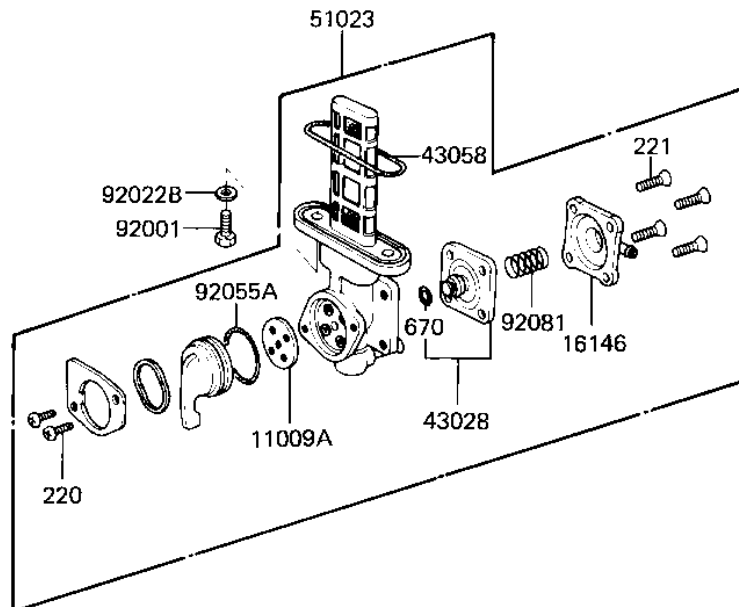

1982 CSR Twin PARTS DIAGRAM

FUEL TANK

F2410-0044

Ref. Label

—
R
N
—

- 1
- 1
- 1
- 4
- 4
- 5
- 5
- 5
- 5
- 9
- 9
- 9
- 9
- 9
- 9
- 9
- 9

1982 CSR Twin PARTS LIST

FUEL TANK

ITEM NAME	PART NUMBER	QUANTITY
GASKET,FUEL TANK CAP (Ref # 11009)	11009-1051	1
GASKET,FUEL TAP (Ref # 11009A)	11009-1188	1
COVER ASSY,FUEL TAP (Ref # 16146)	16146-1009	1
DIAPHRAGM VALVE ASSY (Ref # 43028)	43028-1021	1
"O" RING (Ref # 43058)	51039-003	1
TANK-FUEL,L.M.RED (Ref # 51001)	51001-1073-E2	1
TANK-FUEL,EBONY (Ref # 51001A)	51001-1073-8G	1
TAP ASSY,FUEL (Ref # 51023)	51023-1030	1
CAP ASSY TANK (Ref # 51048)	51048-1018	1
BOLT,6X20,FUEL TAP (Ref # 92001)	92001-1091	2
WASHER-PL-10.5X26X2. (Ref # 92022)	92022-044	2
WASHER,PLAIN (Ref # 92022A)	92022-1038	2
WASHER-PLAIN (Ref # 92022B)	92022-183	2
"O" RING (Ref # 92055)	92055-1023	2
"O" RING,FUEL TAP LE (Ref # 92055A)	92055-1085	1
DAMPER RUBBER,FL TAN (Ref # 92075)	92075-125	2
DAMPER RUBBER FUEL T (Ref # 92075A)	92075-295	1
SPRING,DIAPHRAGM VAL (Ref # 92081)	92081-1240	2
SCREW PAN HEAD 3X8 (Ref # 220)	220B0308	2
SCREW PAN HEAD 5X10 (Ref # 220A)	220B0510	2
SCREW-CSK-CROS,4X14 (Ref # 221)	221B0414	4
"O" RING,4MM (Ref # 670)	670B1504	1