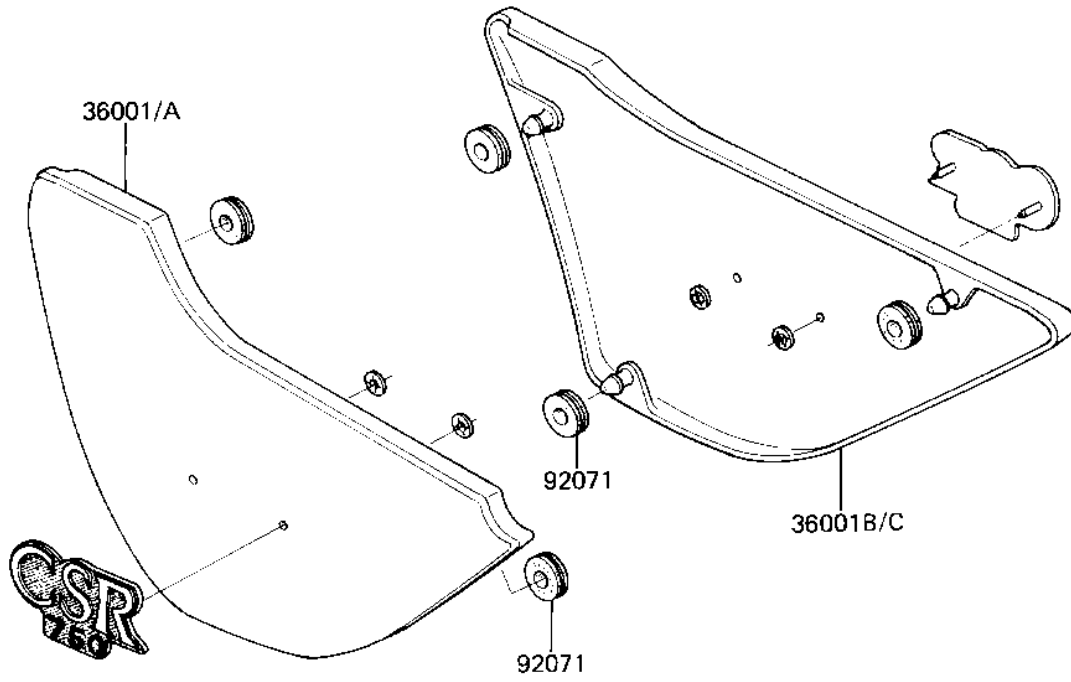

1982 CSR Twin PARTS DIAGRAM

SIDE COVERS/CHAIN COVER

F2610-0054

1982 CSR Twin PARTS LIST

SIDE COVERS/CHAIN COVER

ITEM NAME	PART NUMBER	QUANTITY
-----------	-------------	----------