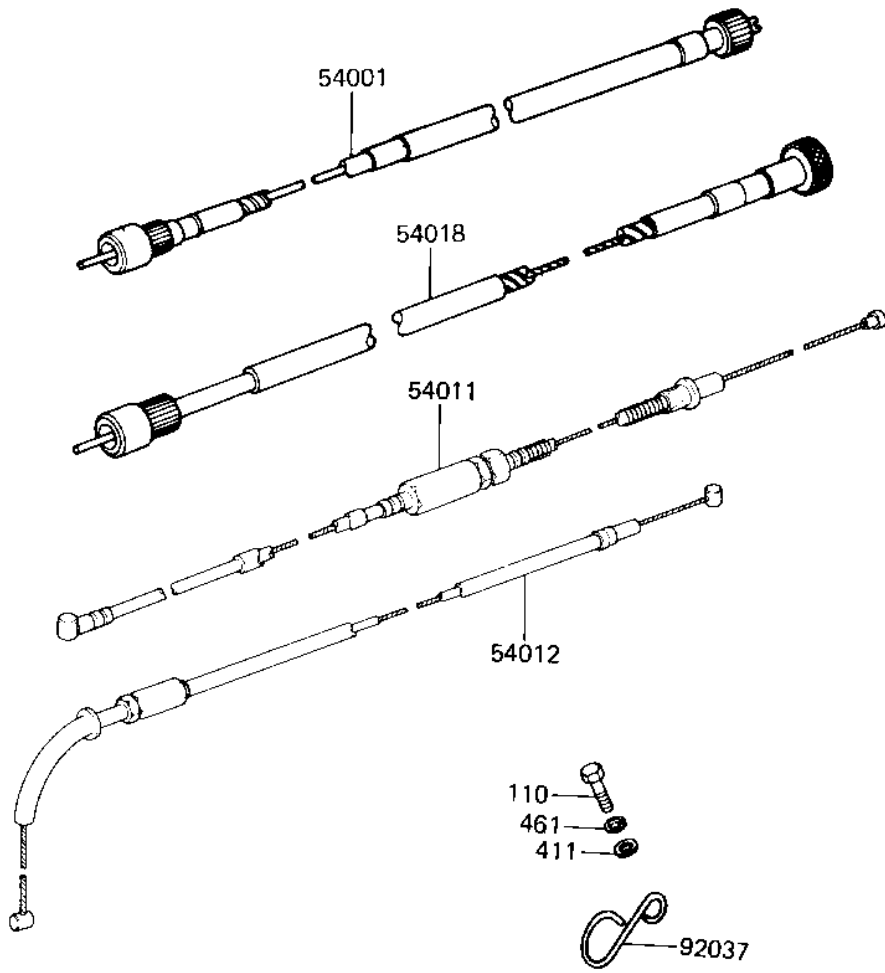

1982 CSR Twin PARTS DIAGRAM

CABLES

F2540-0051

| R
| N
|

1982 CSR Twin PARTS LIST

CABLES

ITEM NAME	PART NUMBER	QUANTITY
CABLE,SPEEDOMETER (Ref # 54001)	54001-1029	1
CABLE,CLUTCH (Ref # 54011)	54011-1029	1
CABLE-THROTTLE (Ref # 54012)	54012-1103	1
CABLE-TACHOMETER (Ref # 54018)	54018-1015	1
CLAMP,CABLE (Ref # 92037)	92037-092	1
CLAMP,CABLE (Ref # 92037A)	92037-093	2
BOLT-UPSET,6X16 (Ref # 110)	112G0616	1
WASHER PLAIN 6MM (Ref # 411)	411B0600	1
WASHER SPRING 6MM (Ref # 461)	461F0600	1