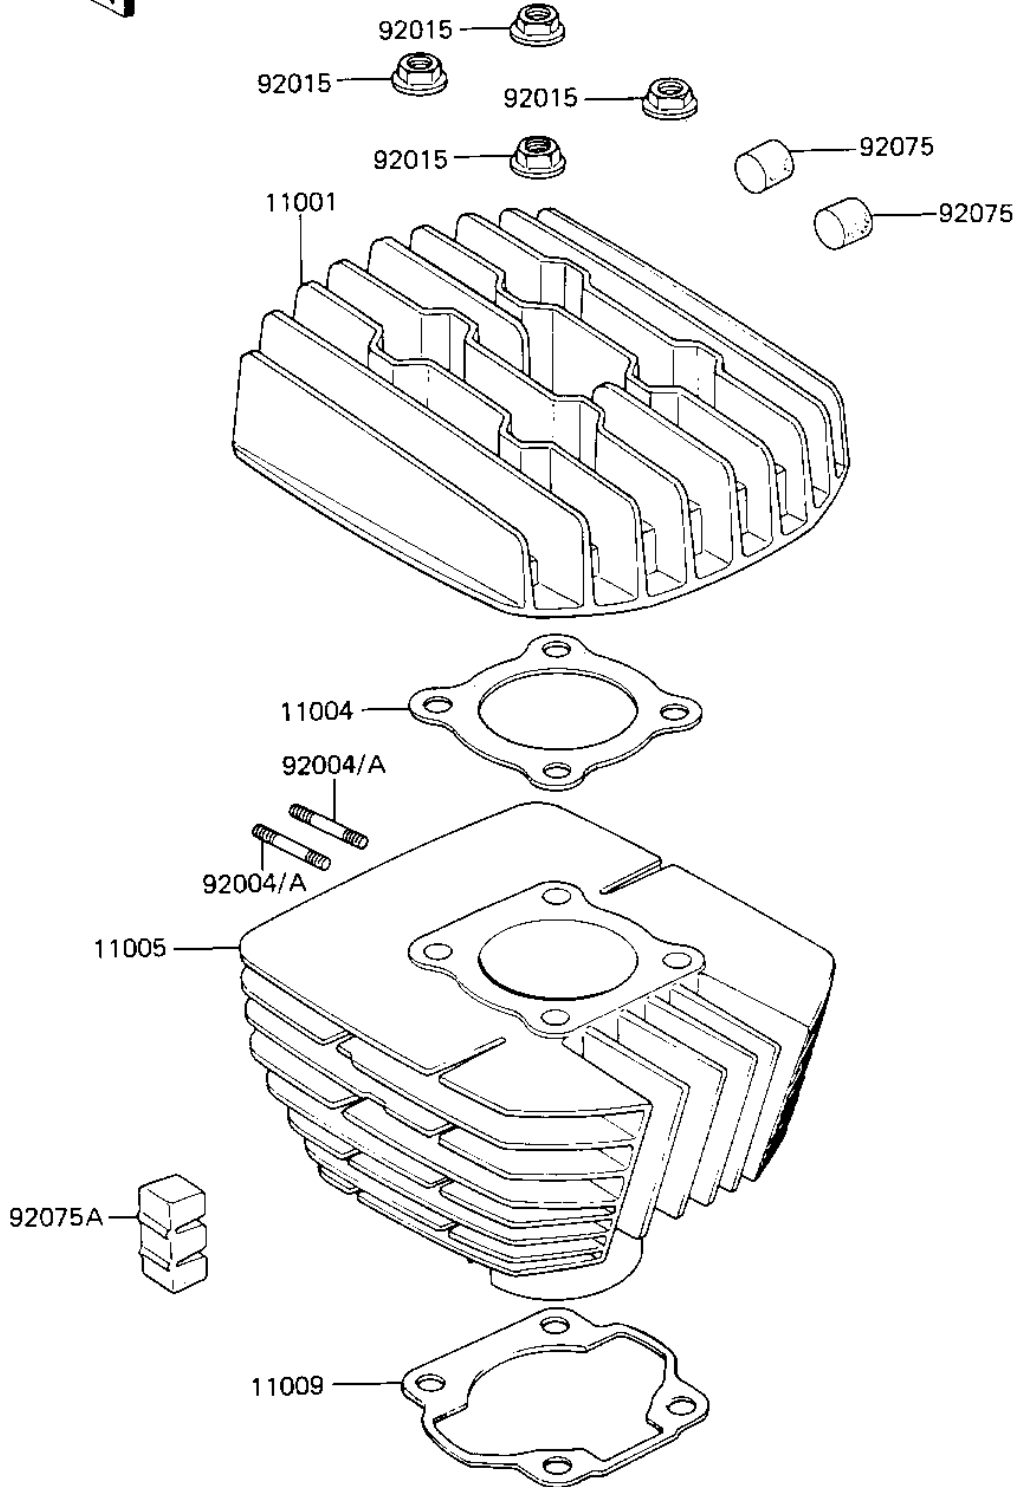

1985 KE100 (Canada Only) PARTS DIAGRAM

CYLINDER HEAD/CYLINDER

E1111-0044

1985 KE100 (Canada Only) PARTS LIST

CYLINDER HEAD/CYLINDER

ITEM NAME	PART NUMBER	QUANTITY
HEAD-CYLINDER (Ref # 11001)	11001-1018	1
GASKET CYLINDER HEAD (Ref # 11004)	11004-033	1
CYLINDER,ELECTRO-FUSE (Ref # 11005)	11005-1006	1
GASKET,CYLINDER BASE (Ref # 11009)	11060-1200	1
STUD,6X22.5 (Ref # 92004A)	92004-1119	2
NUT-8MM (Ref # 92015)	92015-1022	4
DAMPER RUBBER (Ref # 92075)	92075-075	6
DAMPER RUBBER-CYL-HD (Ref # 92075A)	92075-109	8