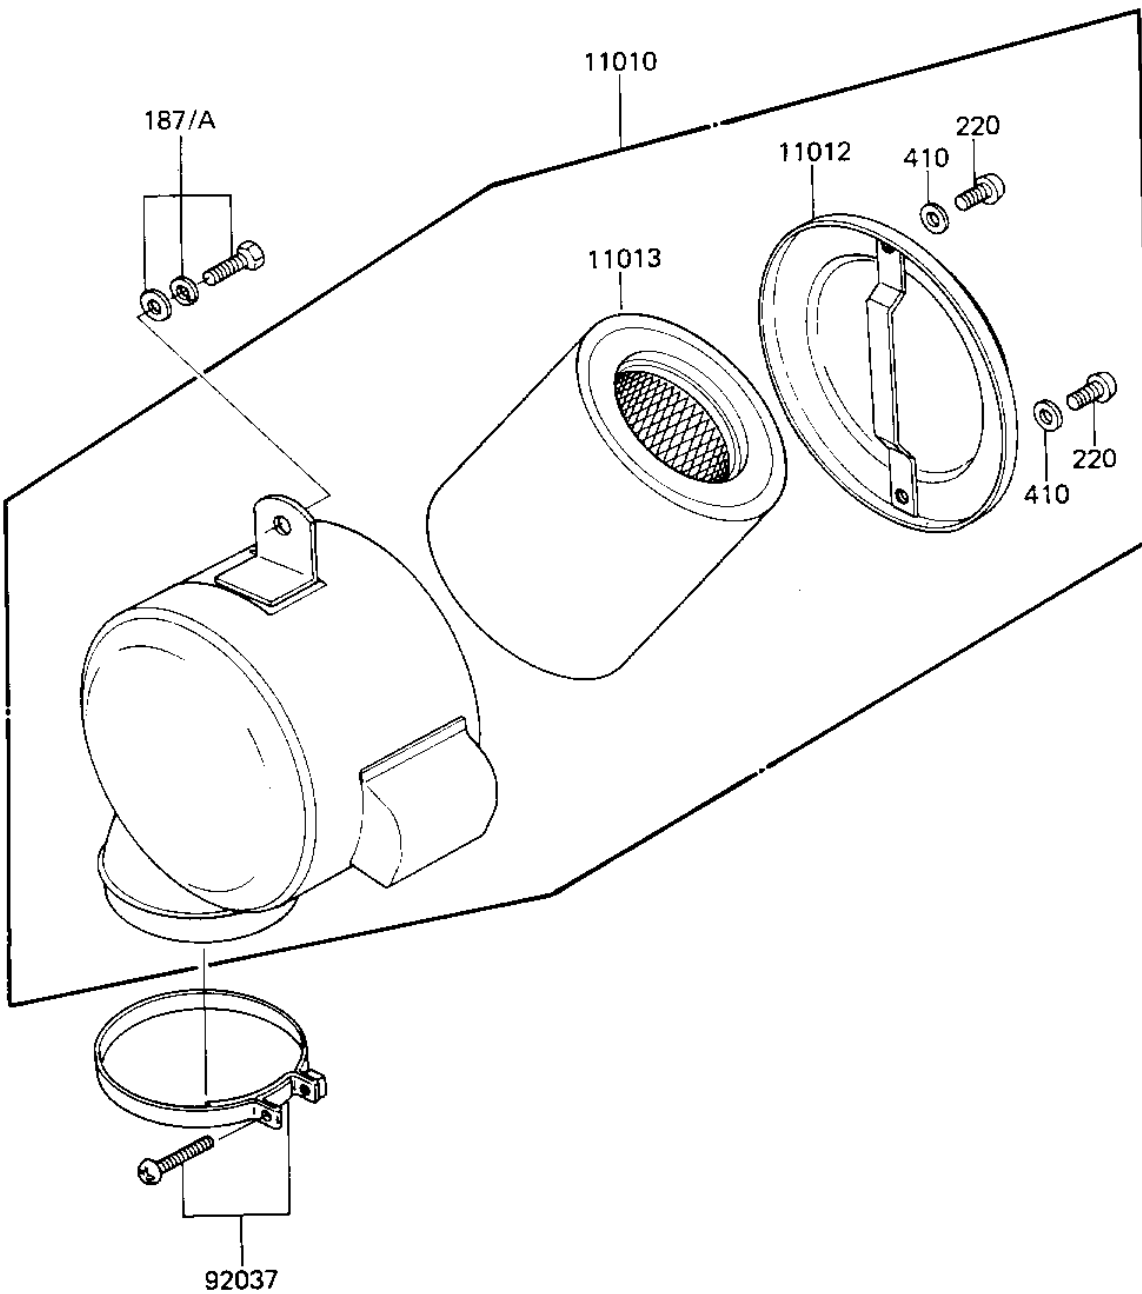

# 1983 KE100 PARTS DIAGRAM

AIR CLEANER

E1130-0051

# 1983 KE100 PARTS LIST

## AIR CLEANER

ITEM NAME	PART NUMBER	QUANTITY
FILTER-ASSY-AIR (Ref # 11010)	11010-1100	1
CAP,AIR FILTER,F.BLAC (Ref # 11012)	11012-1187	1
ELEMENT,AIR CLNR (Ref # 11013)	11013-1008	1
CLAMP-AIR CLEANER (Ref # 92037)	92037-068	1
BOLT-UPSET-WSP (Ref # 187A)	187C0612	1
SCREW PAN HEAD 6X8 (Ref # 220)	220B0608	2
WASHER PLAIN 6MM (Ref # 410)	410B0600	2