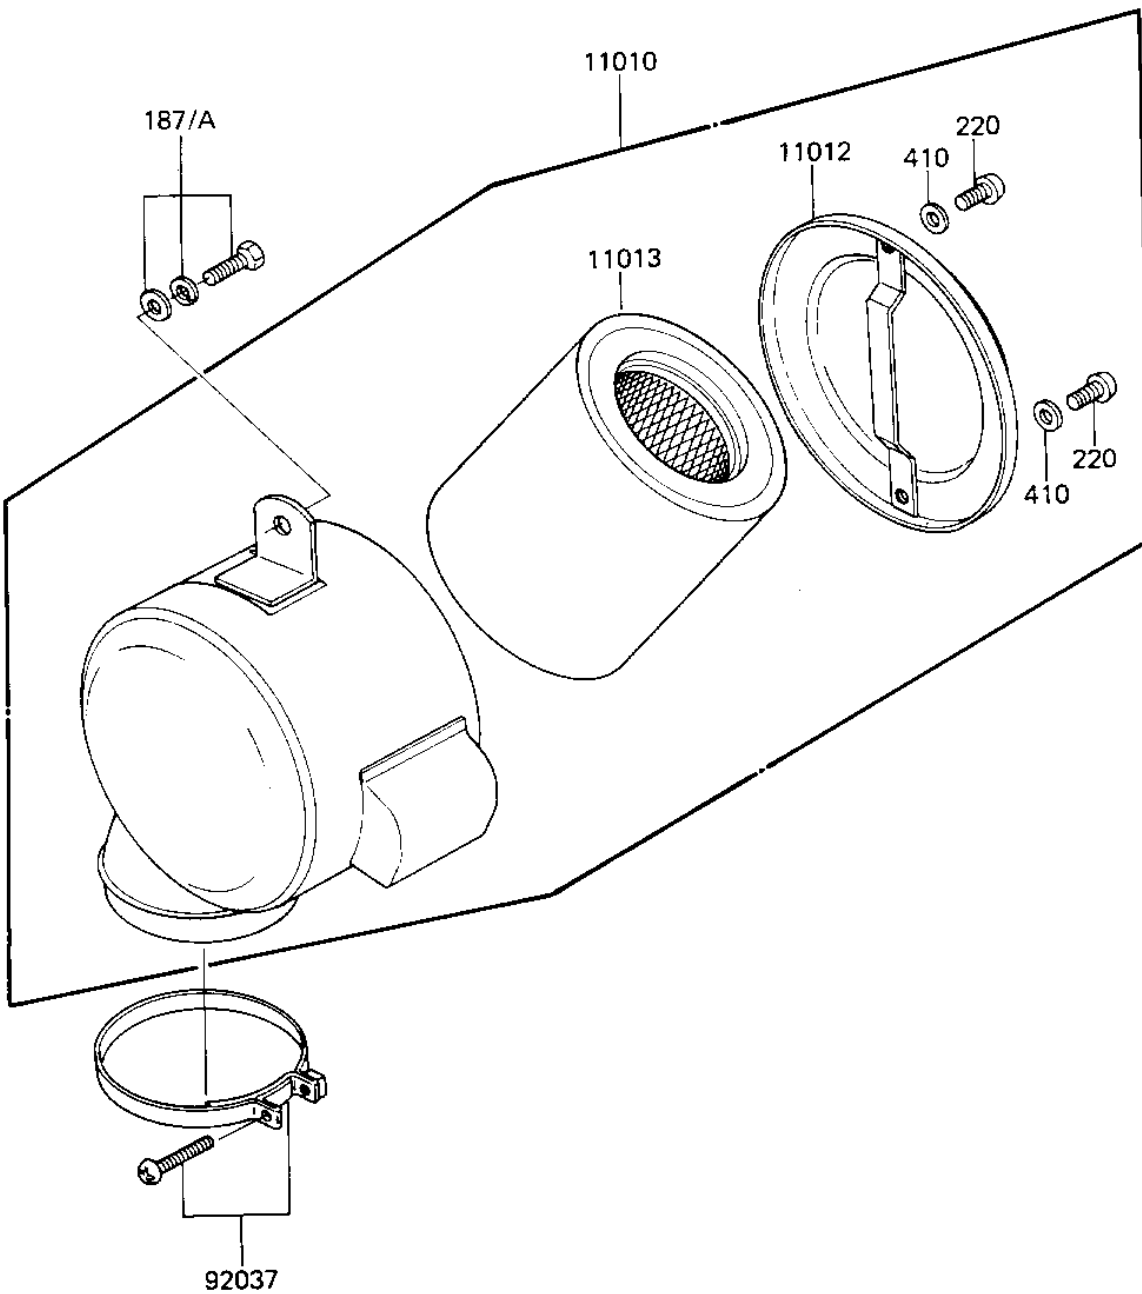

# 1984 KE100 PARTS DIAGRAM

AIR CLEANER

E1130-0051

# 1984 KE100 PARTS LIST

## AIR CLEANER

ITEM NAME	PART NUMBER	QUANTITY
FILTER-ASSY-AIR (Ref # 11010)	11010-1100	1
CAP,AIR FILTER,F.BLAC (Ref # 11012)	11012-1187	1
ELEMENT,AIR CLNR (Ref # 11013)	11013-1008	1
CLAMP-AIR CLEANER (Ref # 92037)	92037-068	1
BOLT-UPSET-WSP (Ref # 187A)	187C0612	1
SCREW PAN HEAD 6X8 (Ref # 220)	220B0608	2
WASHER PLAIN 6MM (Ref # 410)	410B0600	2