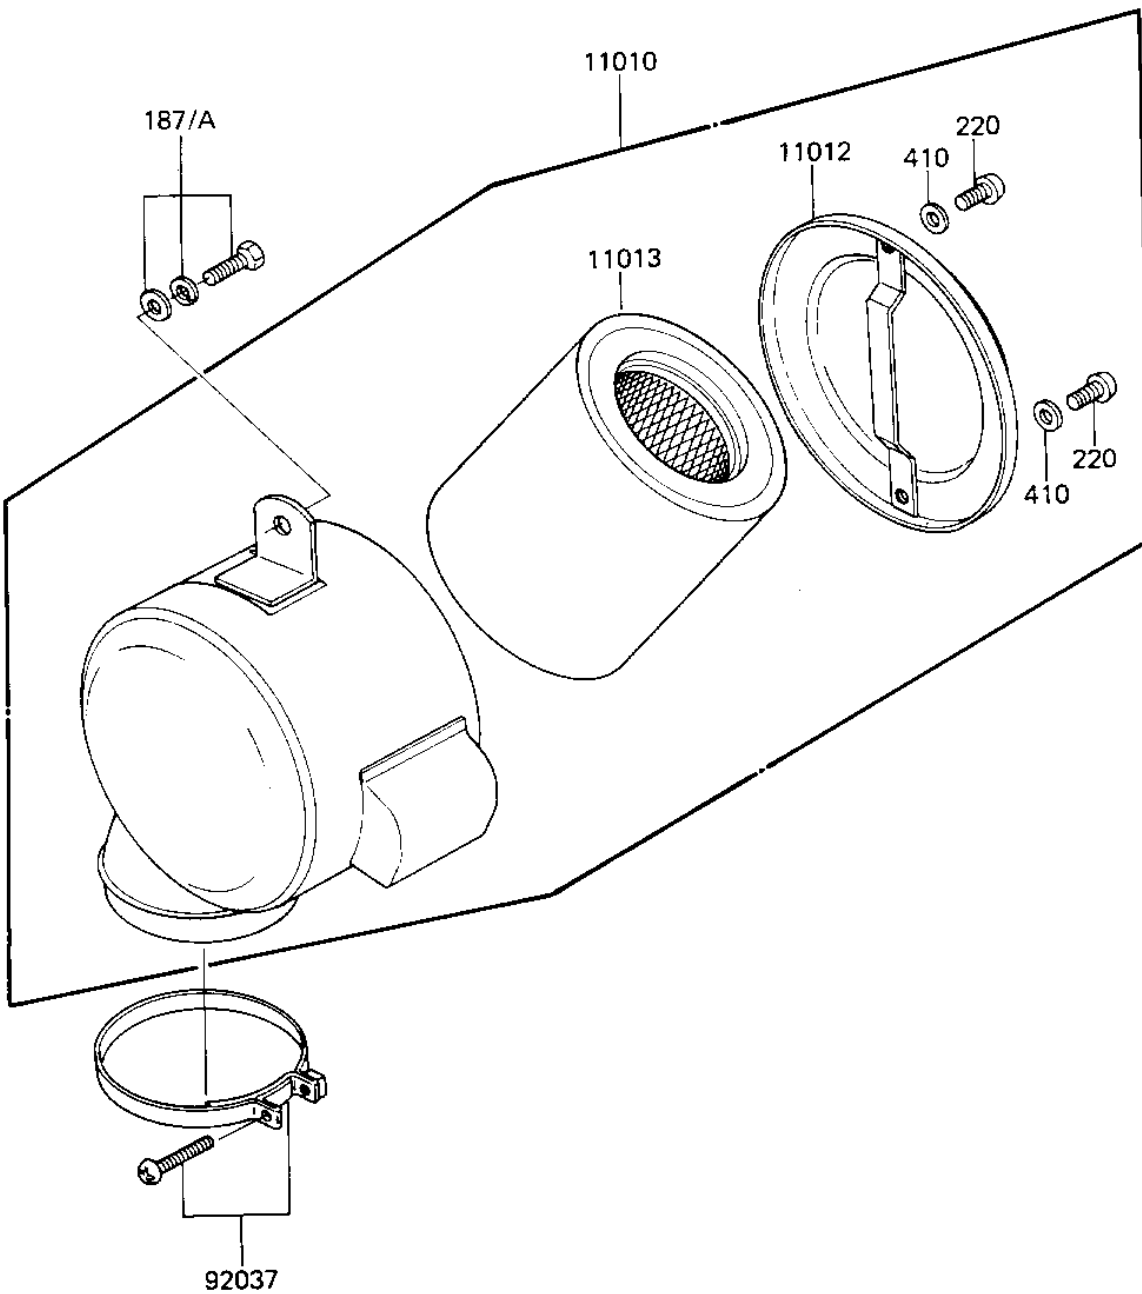

1985 KE100 (Canada Only) PARTS DIAGRAM

AIR CLEANER

E1130-0051

1985 KE100 (Canada Only) PARTS LIST

AIR CLEANER

ITEM NAME	PART NUMBER	QUANTITY
FILTER-ASSY-AIR (Ref # 11010)	11010-1100	1
CAP,AIR FILTER,F.BLAC (Ref # 11012)	11012-1187	1
ELEMENT,AIR CLNR (Ref # 11013)	11013-1008	1
CLAMP-AIR CLEANER (Ref # 92037)	92037-068	1
BOLT-UPSET-WSP (Ref # 187A)	187C0612	1
SCREW PAN HEAD 6X8 (Ref # 220)	220B0608	2
WASHER PLAIN 6MM (Ref # 410)	410B0600	2