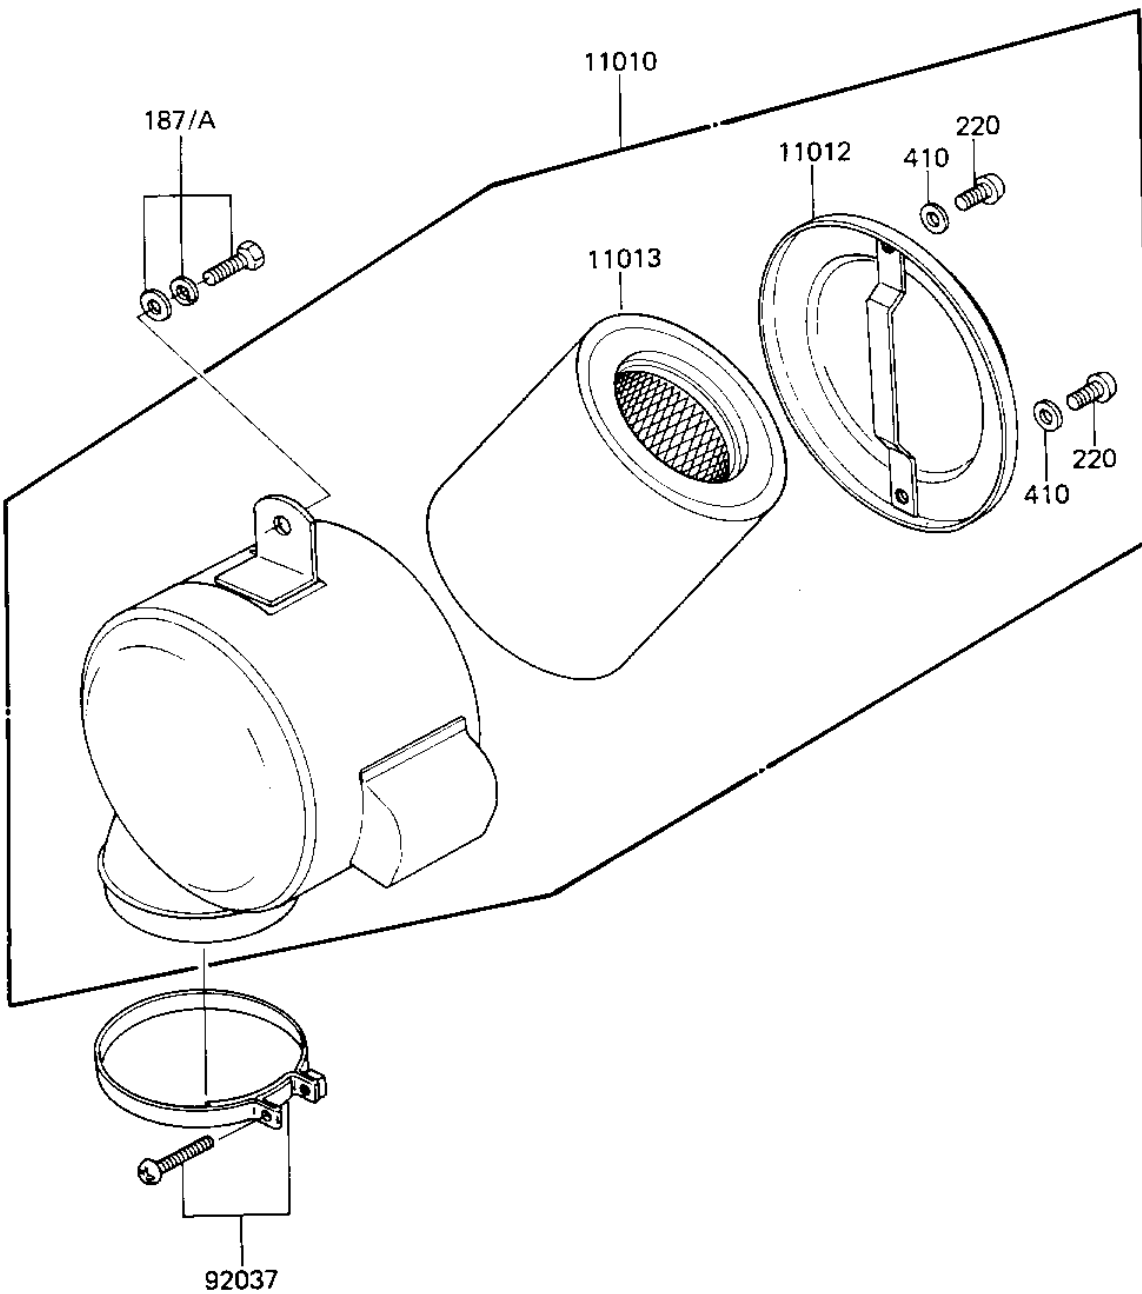

1986 KE100 PARTS DIAGRAM

AIR CLEANER

E1130-0051

1986 KE100 PARTS LIST

AIR CLEANER

ITEM NAME	PART NUMBER	QUANTITY
FILTER-ASSY-AIR (Ref # 11010)	11010-1100	1
CAP,AIR FILTER,F.BLAC (Ref # 11012)	11012-1187	1
ELEMENT,AIR CLNR (Ref # 11013)	11013-1008	1
CLAMP-AIR CLEANER (Ref # 92037)	92037-068	1
BOLT-UPSET-WSP (Ref # 187A)	187C0612	1
SCREW PAN HEAD 6X8 (Ref # 220)	220B0608	2
WASHER PLAIN 6MM (Ref # 410)	410B0600	2