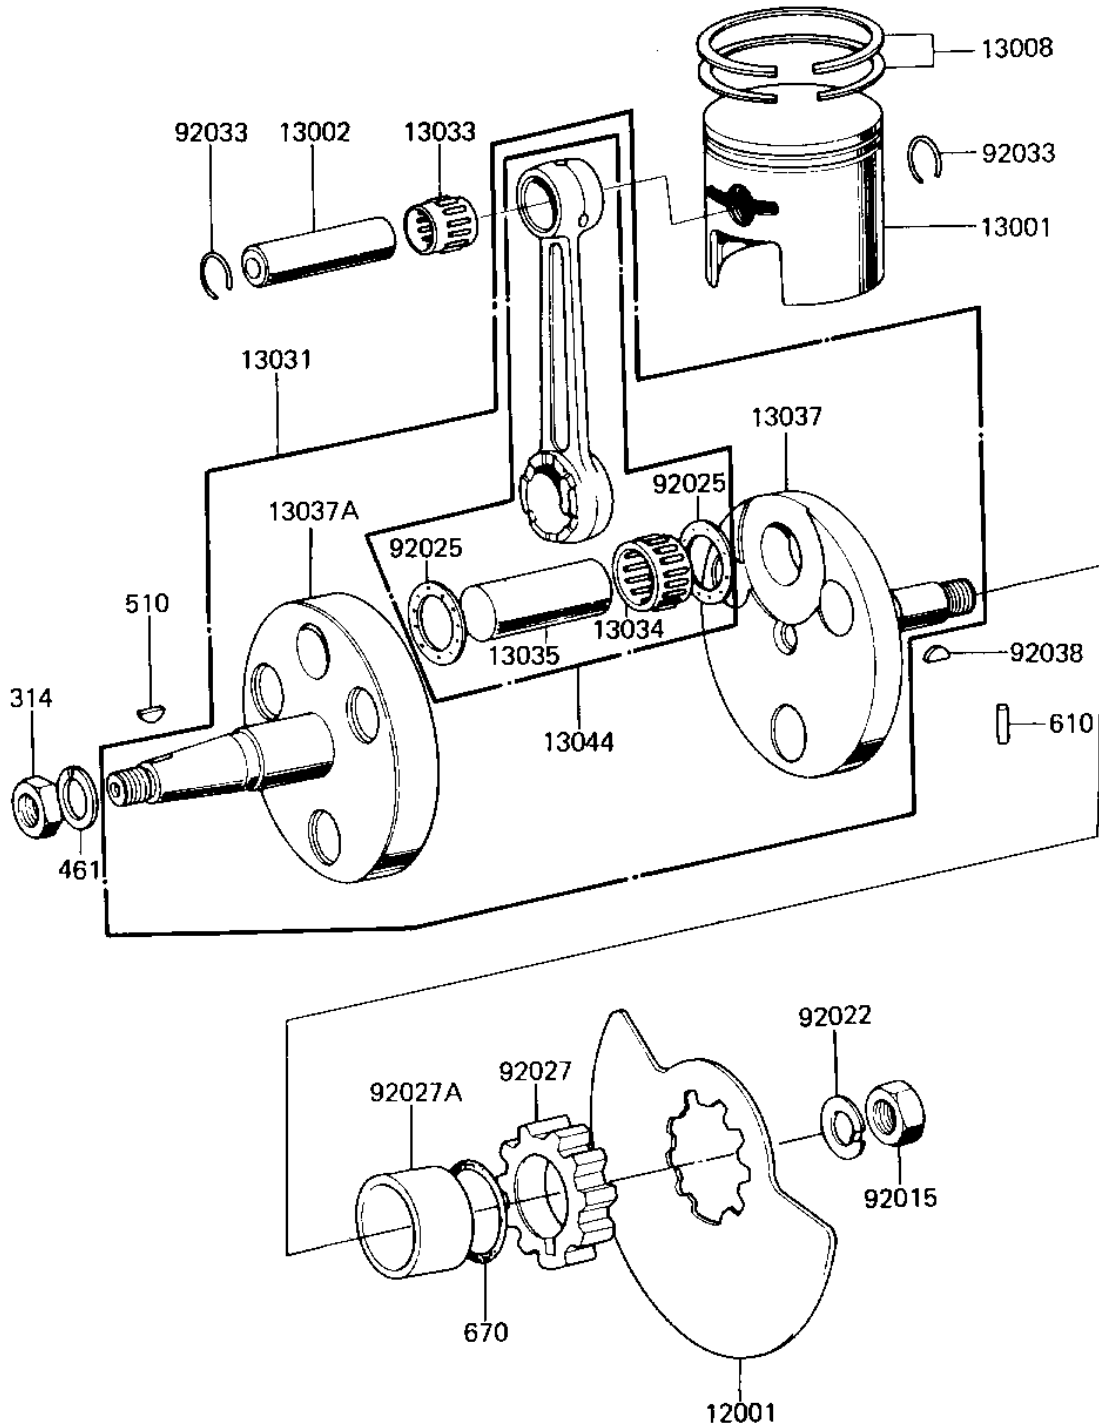

# 1985 KE100 (Canada Only) PARTS DIAGRAM

CRANKSHAFT/PISTON/ROTARY VALVE

E1321-0021

# 1985 KE100 (Canada Only) PARTS LIST

## CRANKSHAFT/PISTON/ROTARY VALVE

ITEM NAME	PART NUMBER	QUANTITY
VALVE,ROTARY DISC (Ref # 12001)	12002-030	1
PISTON,STD (Ref # 13001)	13001-057	1
PIN-PISTON (Ref # 13002)	13002-003	1
RING SET,STD (Ref # 13008)	13008-5009	1
CRANK&CONROD ASSY (Ref # 13031)	13036-043	1
BEARING,SMALL END (Ref # 13033)	13033-030	1
BEARING,BIG END (Ref # 13034)	13034-034	1
CRANK PIN (Ref # 13035)	13035-025	1
CRANKSHAFT,RH (Ref # 13037)	13037-1135	1
CRANKSHAFT,LH (Ref # 13037A)	13037-1136	1
CONNECTING ROD SET (Ref # 13044)	13044-5015	1
NUT 12MM (Ref # 92015)	92015-006	1
WASHER LOCK 12MM (Ref # 92022)	92024-003	1
WASHER-SIDE (Ref # 92025)	92025-047	2
COLLAR,ROTARY VALVE (Ref # 92027)	92027-1245	1
COLLAR,CRANKSHAFT (Ref # 92027A)	92027-285	1
CIRCLIP PISTON PIN (Ref # 92033)	92036-003	2
WOODRUFF KEY PRY PINI (Ref # 92038)	92038-003	1
NUT,10MM (Ref # 314)	314B1000	1
WASHER SPRING 10MM (Ref # 461)	461F1000	1
WOODRUFF KEY (Ref # 510)	510A3200	1
PIN DOWEL 4X10 (Ref # 610)	610A0410	1
"O" RING,16MM (Ref # 670)	670B2016	1