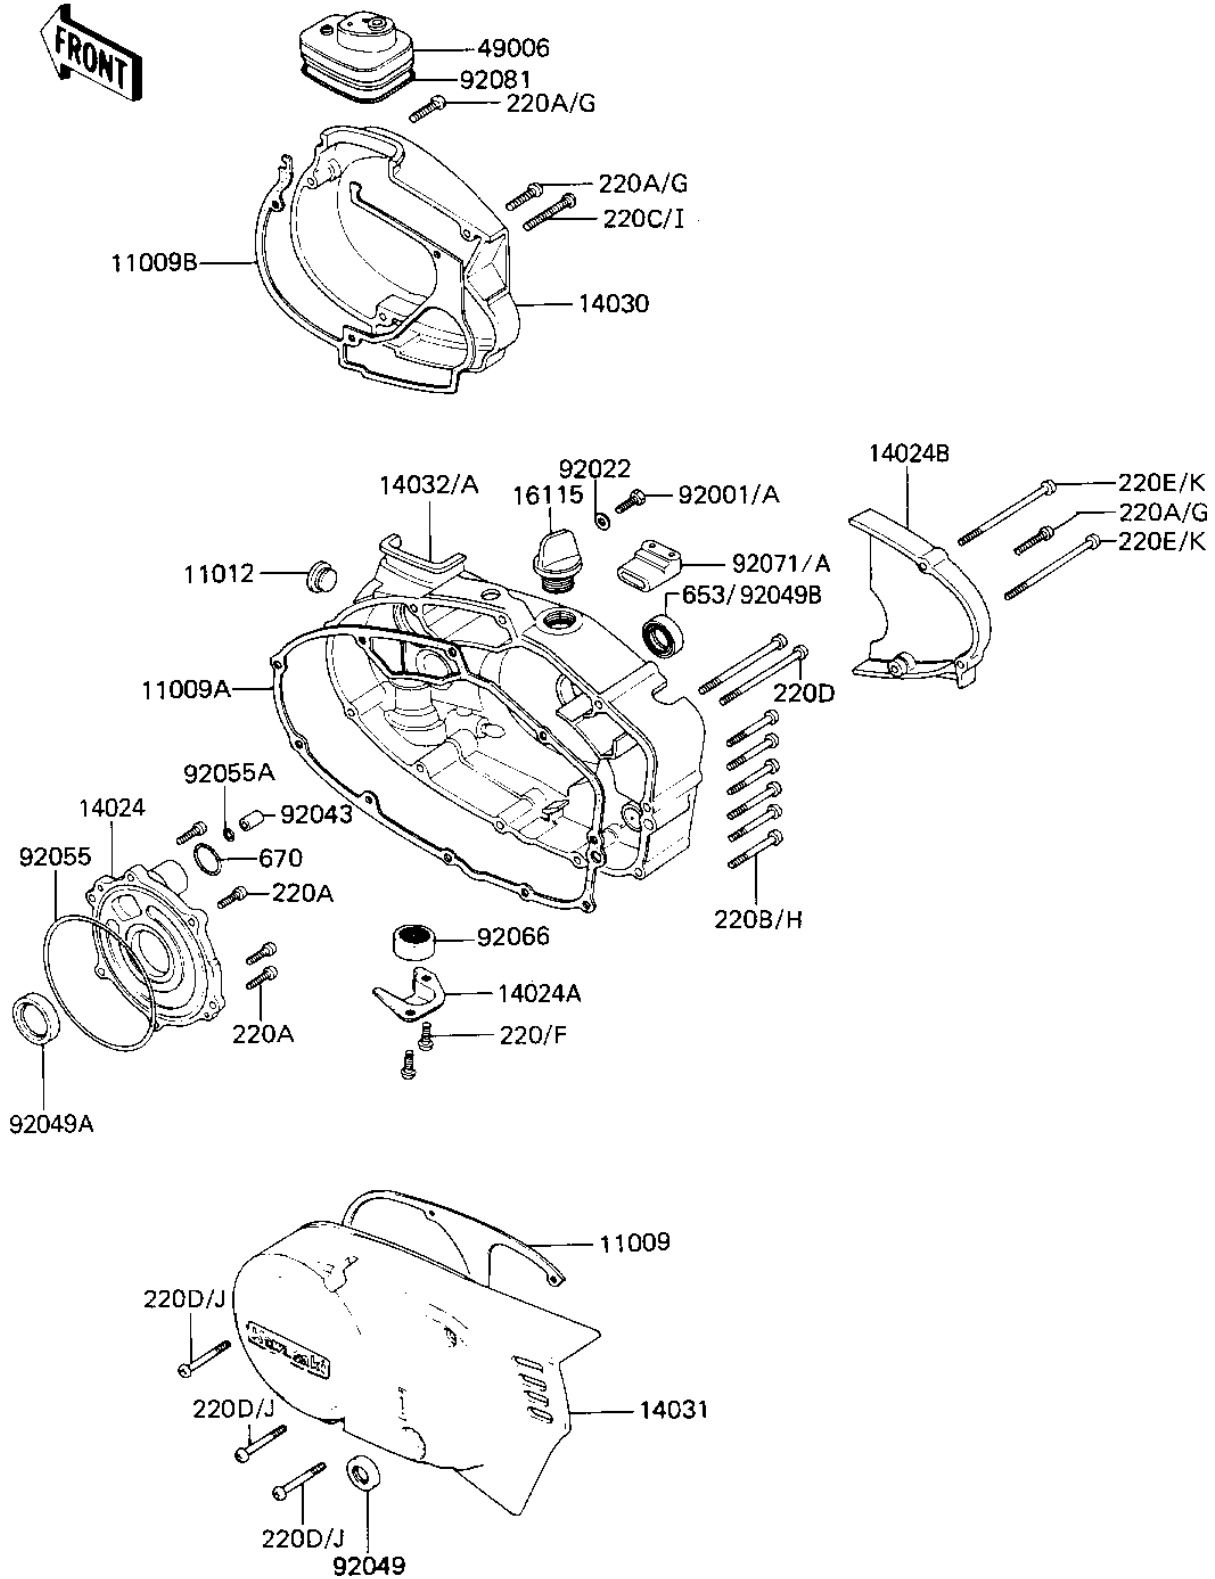

1985 KE100 (Canada Only) PARTS DIAGRAM

ENGINE COVERS

E1431-0024

1985 KE100 (Canada Only) PARTS LIST

ENGINE COVERS

ITEM NAME	PART NUMBER	QUANTITY
GASKET,GENERATOR COVE (Ref # 11009)	11060-1202	1
GASKET,CLUTCH COVER (Ref # 11009A)	11060-1198	1
GASKET,CARBURETOR COV (Ref # 11009B)	11060-1201	1
GASKET,CARBURETOR COV (Ref # 11012)	11060-1201	1
CAP CARB MOUNT HOLE (Ref # 14024)	14039-001	1
COVER,CLUTCH CABLE (Ref # 14024A)	14025-1137	1
COVER,OIL PUMP (Ref # 14024B)	14025-1185	1
COVER,CARBURETOR (Ref # 14030)	14030-1011	1
COVER,L.H.ENGINE (Ref # 14031)	14031-1043	1
COVER-CLUTCH (Ref # 14032A)	14032-1096	1
FILLER,OIL (Ref # 16115)	16115-018	1
CAP,CARBURETOR (Ref # 49006)	14038-035	1
BOLT,6X14 (Ref # 92001A)	92001-1935	1
WASHER OIL PUMP BANJO (Ref # 92022)	92022-077	1
PIN DOWEL 8X16 (Ref # 92043)	92042-017	1
OIL SEAL SB12205 (Ref # 92049)	92049-004	1
SEAL-OIL (Ref # 92049A)	92049-1250	1
OIL SEAL TB16267 (Ref # 92049B)	92051-003	1
"0" RING,100MM (Ref # 92055)	92055-010	1
"0" RING,8MM (Ref # 92055A)	92055-029	1
DRAIN,FUEL (Ref # 92066)	16116-006	1
GROMMET,OVERFLOW (Ref # 92071A)	92071-1024	1
SPRING COIL (Ref # 92081)	92081-047	1
SCREW PAN HEAD 6X20 (Ref # 220A)	220B0620	6
SCREW PAN HEAD 6X45 (Ref # 220D)	220B0645	2
SCREW-PAN-CROS (Ref # 220F)	220X0612	2
SCREW-PAN-CROS (Ref # 220G)	220X0620	3
SCREW-PAN-CROS (Ref # 220H)	220X0630	6
SCREW-PAN-CROS (Ref # 220I)	220X0635	1

1985 KE100 (Canada Only) PARTS LIST

ENGINE COVERS

ITEM NAME	PART NUMBER	QUANTITY
SCREW-PAN-CROS (Ref # 220J)	220X0645	3
SCREW-PAN-CROS (Ref # 220K)	220X0675	2
"O" RING,26MM (Ref # 670)	670B3026	1