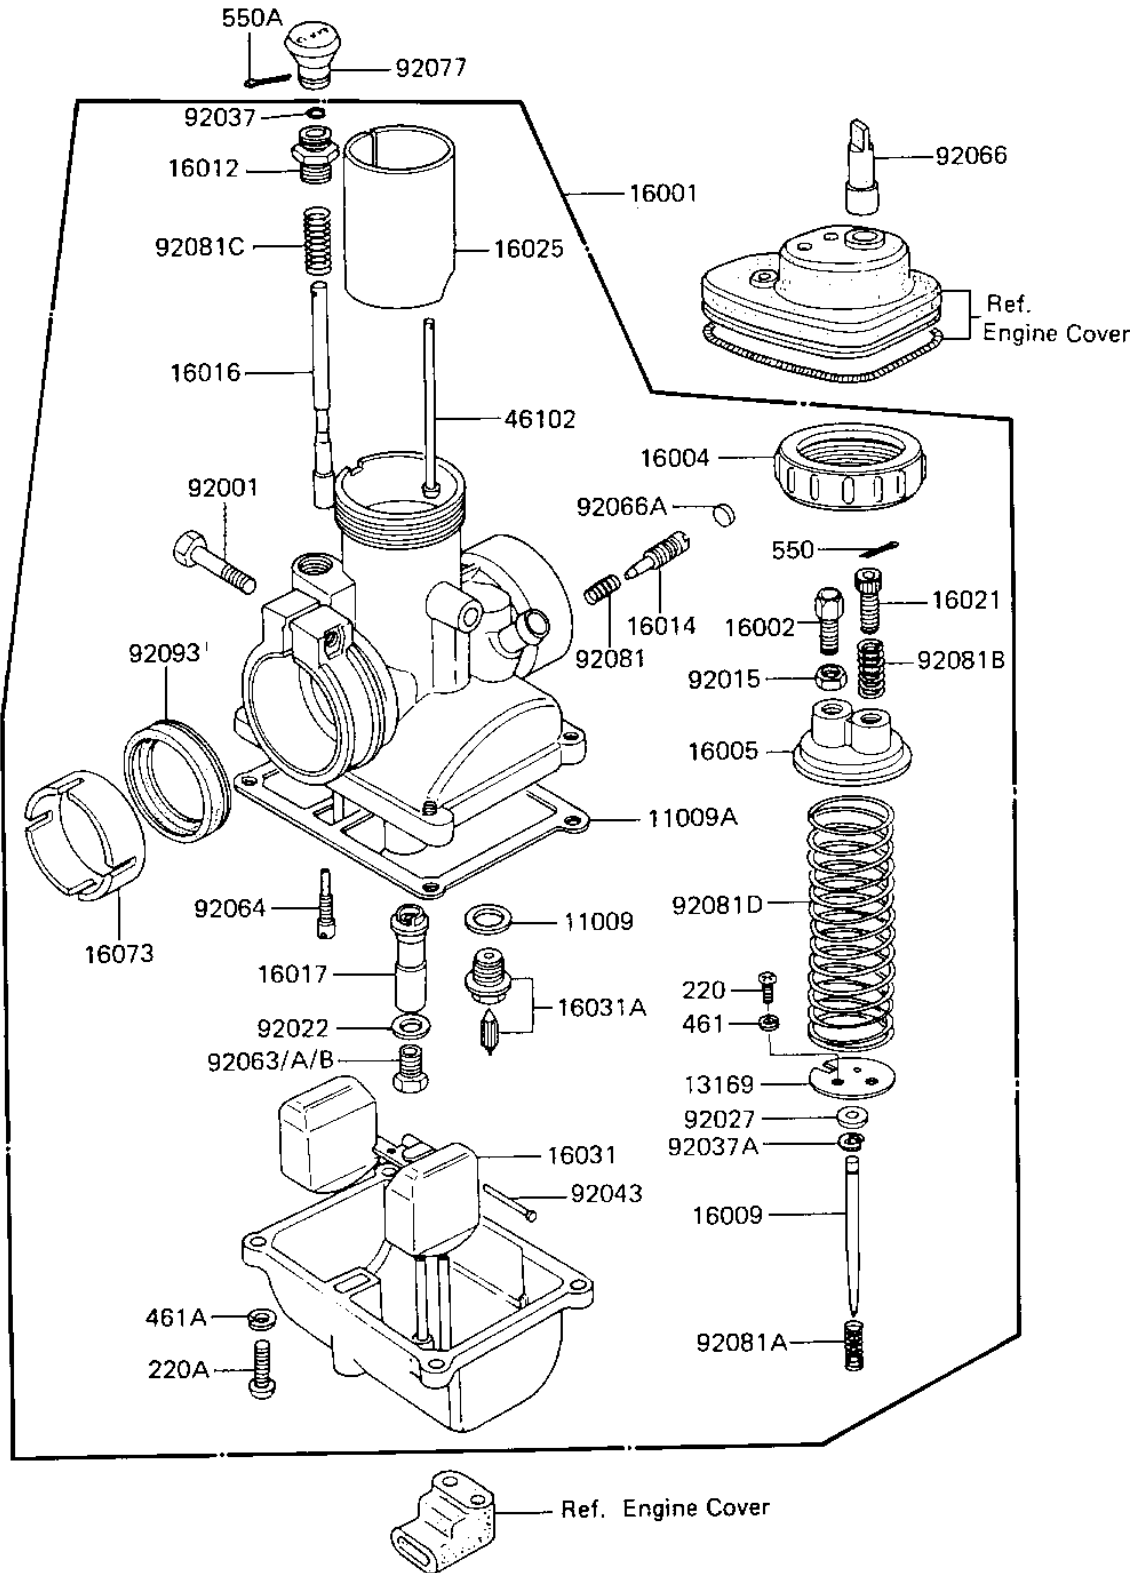

1982 KE100 PARTS DIAGRAM

CARBURETOR (KE100-B1/B2/B3/B4)

E1611-0048

1982 KE100 PARTS LIST

CARBURETOR (KE100-B1/B2/B3/B4)

ITEM NAME	PART NUMBER	QUANTITY
GASKET,FLOAT VALVE (Ref # 11009)	11009-1160	1
GASKET,FLOAT CHAMBER (Ref # 11009A)	11009-1174	1
SPRING SEAT,THR VALVE (Ref # 13169)	13169-1223	1
CARBURETOR ASSY (Ref # 16001)	16001-1185	1
CABLE ADJUSTER (Ref # 16002)	16002-1004	1
CAP,MIXING CHAMBER (Ref # 16004)	16004-1007	1
TOP,MIXING CHAMBER (Ref # 16005)	16005-1010	1
JET NEEDLE,#4D21 (Ref # 16009)	16009-1043	1
CAP,STARTER PLUNGER (Ref # 16012)	16012-1007	1
SCREW,PILOT AIR ADJST (Ref # 16014)	16014-1022	1
PLUNGER,STARTER (Ref # 16016)	16016-1010	1
NEEDLE JET,#80 (Ref # 16017)	16017-1043	1
THROTTLE ADJUSTER (Ref # 16021)	16021-1021	1
VALVE,THROTTLE CA.3.0 (Ref # 16025)	16025-1036	1
FLOAT (Ref # 16031)	16031-1009	1
FLOAT VALVE ASSY (Ref # 16031A)	16031-1010	1
INSULATOR,CARBURETOR (Ref # 16073)	16073-1010	1
ROD,THR VALVE STOP (Ref # 46102)	46102-1014	1
BOLT,CARB MOUNT (Ref # 92001)	92001-1304	1
NUT,CABLE ADJSTR LOCK (Ref # 92015)	92015-1092	1
WASHER,PLAIN (Ref # 92022)	92022-1167	1
RING,JET NEEDLE (Ref # 92027)	92027-1236	1
CLAMP (Ref # 92037)	92037-1166	1
CIRCLIP (Ref # 92037A)	92037-1167	1
PIN (Ref # 92043)	92043-1066	1
MAIN JET,#82 (Ref # 92063)	92063-1045	1
MAIN JET,#80 (Ref # 92063A)	92063-1065	1
MAIN JET,#84 (Ref # 92063B)	92063-1066	1
PILOT JET,#38 (Ref # 92064)	92064-1027	1