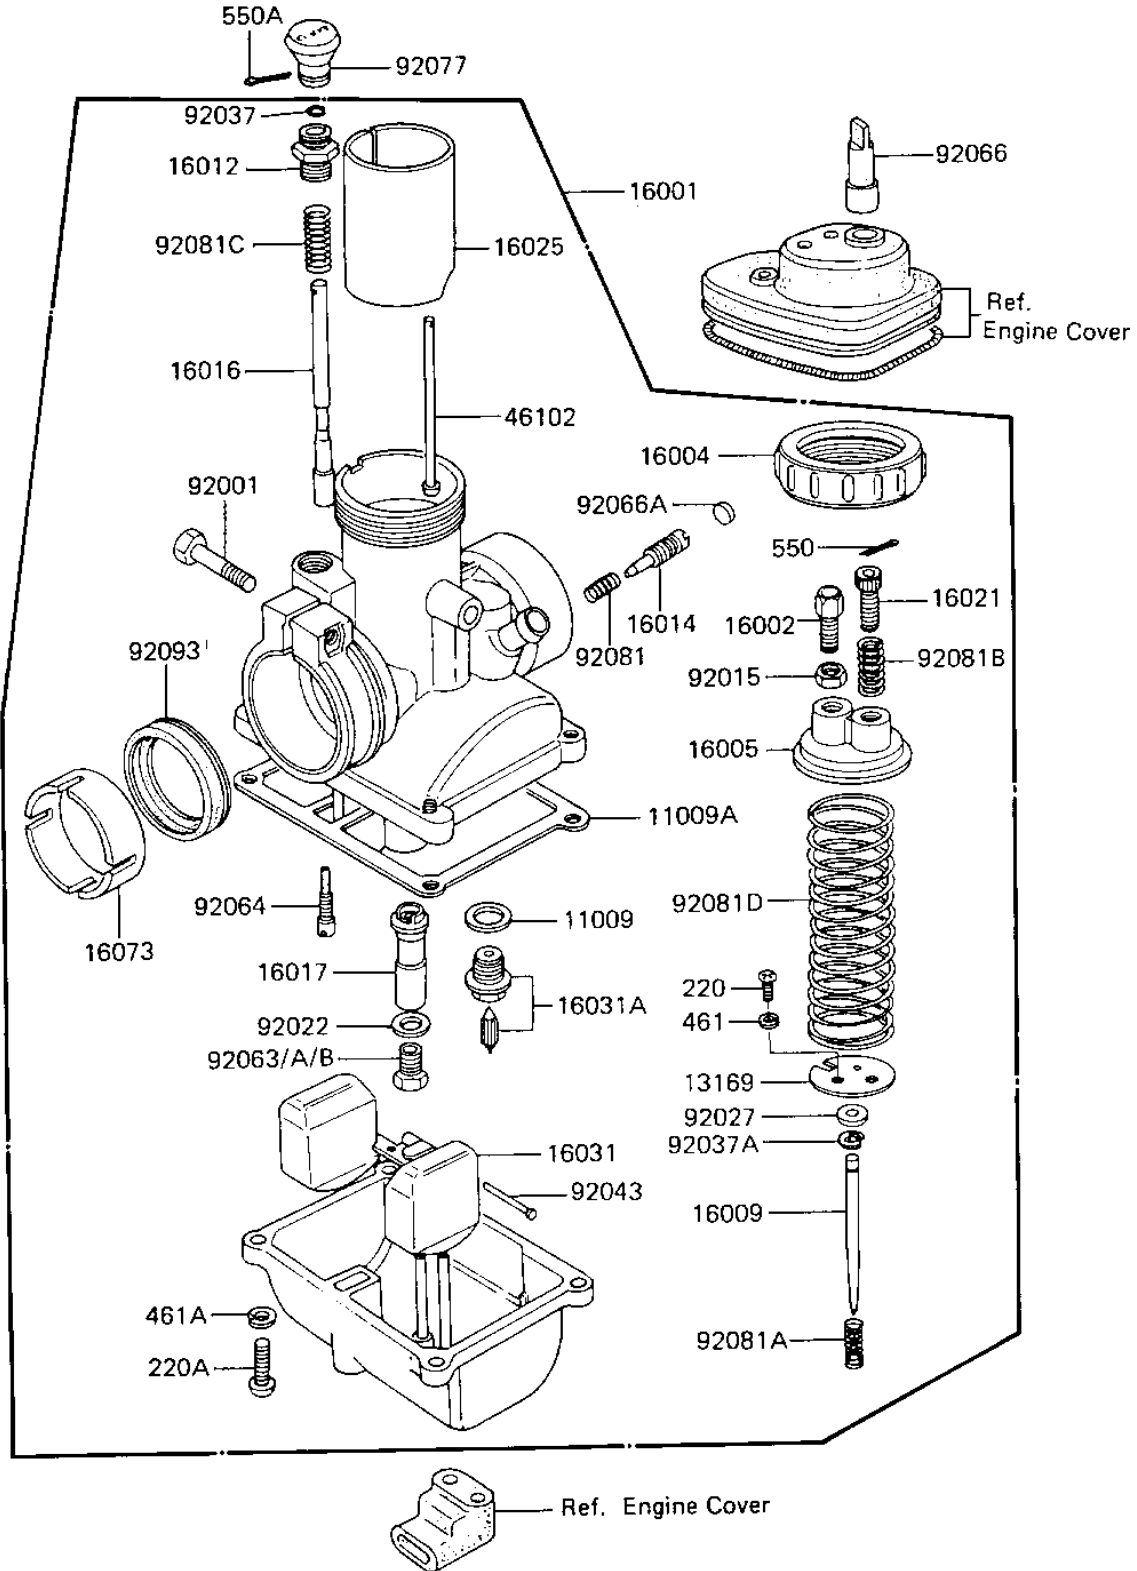

# 1984 KE100 PARTS LIST

CARBURETOR (KE100-B1/B2/B3/B4)

ITEM NAME	PART NUMBER	QUANTITY
GASKET,FLOAT VALVE (Ref # 11009)	11009-1160	1
GASKET,FLOAT CHAMBER (Ref # 11009A)	11009-1174	1
SPRING SEAT,THR VALVE (Ref # 13169)	13169-1223	1
CARBURETOR ASSY (Ref # 16001)	16001-1185	1
CABLE ADJUSTER (Ref # 16002)	16002-1004	1
CAP,MIXING CHAMBER (Ref # 16004)	16004-1007	1
TOP,MIXING CHAMBER (Ref # 16005)	16005-1010	1
JET NEEDLE,#4D21 (Ref # 16009)	16009-1043	1
CAP,STARTER PLUNGER (Ref # 16012)	16012-1007	1
SCREW,PILOT AIR ADJST (Ref # 16014)	16014-1022	1
PLUNGER,STARTER (Ref # 16016)	16016-1010	1
NEEDLE JET,#80 (Ref # 16017)	16017-1043	1
THROTTLE ADJUSTER (Ref # 16021)	16021-1021	1
VALVE,THROTTLE CA.3.0 (Ref # 16025)	16025-1036	1
FLOAT (Ref # 16031)	16031-1009	1
FLOAT VALVE ASSY (Ref # 16031A)	16031-1010	1
INSULATOR,CARBURETOR (Ref # 16073)	16073-1010	1
ROD,THR VALVE STOP (Ref # 46102)	46102-1014	1
BOLT,CARB MOUNT (Ref # 92001)	92001-1304	1
NUT,CABLE ADJSTR LOCK (Ref # 92015)	92015-1092	1
WASHER,PLAIN (Ref # 92022)	92022-1167	1
RING,JET NEEDLE (Ref # 92027)	92027-1236	1
CLAMP (Ref # 92037)	92037-1166	1
CIRCLIP (Ref # 92037A)	92037-1167	1
PIN (Ref # 92043)	92043-1066	1
MAIN JET,#82 (Ref # 92063)	92063-1045	1
MAIN JET,#80 (Ref # 92063A)	92063-1065	1
MAIN JET,#84 (Ref # 92063B)	92063-1066	1
PILOT JET,#38 (Ref # 92064)	92064-1027	1