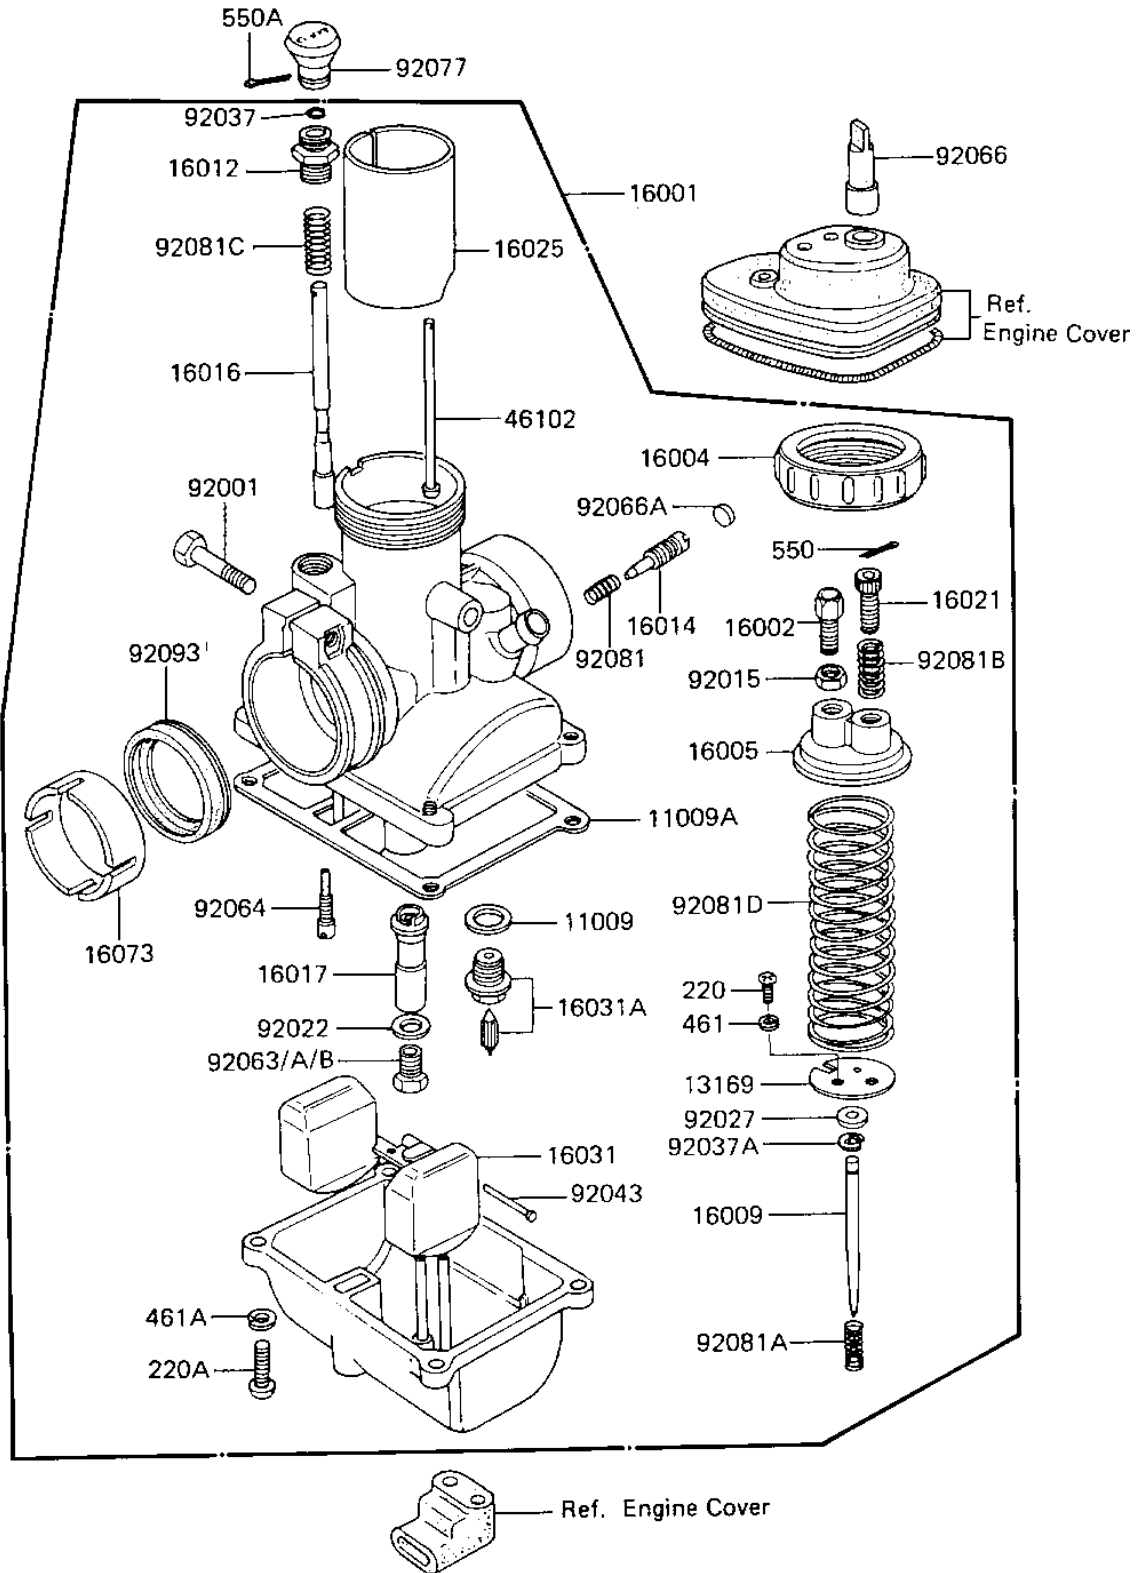

1985 KE100 (Canada Only) PARTS DIAGRAM

CARBURETOR (KE100-B1/B2/B3/B4)

E1611-0048

1985 KE100 (Canada Only) PARTS LIST

CARBURETOR (KE100-B1/B2/B3/B4)

ITEM NAME	PART NUMBER	QUANTITY
GASKET,FLOAT VALVE (Ref # 11009)	11009-1160	1
GASKET,FLOAT CHAMBER (Ref # 11009A)	11009-1174	1
SPRING SEAT,THR VALVE (Ref # 13169)	13169-1223	1
CARBURETOR ASSY (Ref # 16001)	16001-1185	1
CABLE ADJUSTER (Ref # 16002)	16002-1004	1
CAP,MIXING CHAMBER (Ref # 16004)	16004-1007	1
TOP,MIXING CHAMBER (Ref # 16005)	16005-1010	1
JET NEEDLE,#4D21 (Ref # 16009)	16009-1043	1
CAP,STARTER PLUNGER (Ref # 16012)	16012-1007	1
SCREW,PILOT AIR ADJST (Ref # 16014)	16014-1022	1
PLUNGER,STARTER (Ref # 16016)	16016-1010	1
NEEDLE JET,#80 (Ref # 16017)	16017-1043	1
THROTTLE ADJUSTER (Ref # 16021)	16021-1021	1
VALVE,THROTTLE CA.3.0 (Ref # 16025)	16025-1036	1
FLOAT (Ref # 16031)	16031-1009	1
FLOAT VALVE ASSY (Ref # 16031A)	16031-1010	1
INSULATOR,CARBURETOR (Ref # 16073)	16073-1010	1
ROD,THR VALVE STOP (Ref # 46102)	46102-1014	1
BOLT,CARB MOUNT (Ref # 92001)	92001-1304	1
NUT,CABLE ADJSTR LOCK (Ref # 92015)	92015-1092	1
WASHER,PLAIN (Ref # 92022)	92022-1167	1
RING,JET NEEDLE (Ref # 92027)	92027-1236	1
CLAMP (Ref # 92037)	92037-1166	1
CIRCLIP (Ref # 92037A)	92037-1167	1
PIN (Ref # 92043)	92043-1066	1
MAIN JET,#82 (Ref # 92063)	92063-1045	1
MAIN JET,#80 (Ref # 92063A)	92063-1065	1
MAIN JET,#84 (Ref # 92063B)	92063-1066	1
PILOT JET,#38 (Ref # 92064)	92064-1027	1