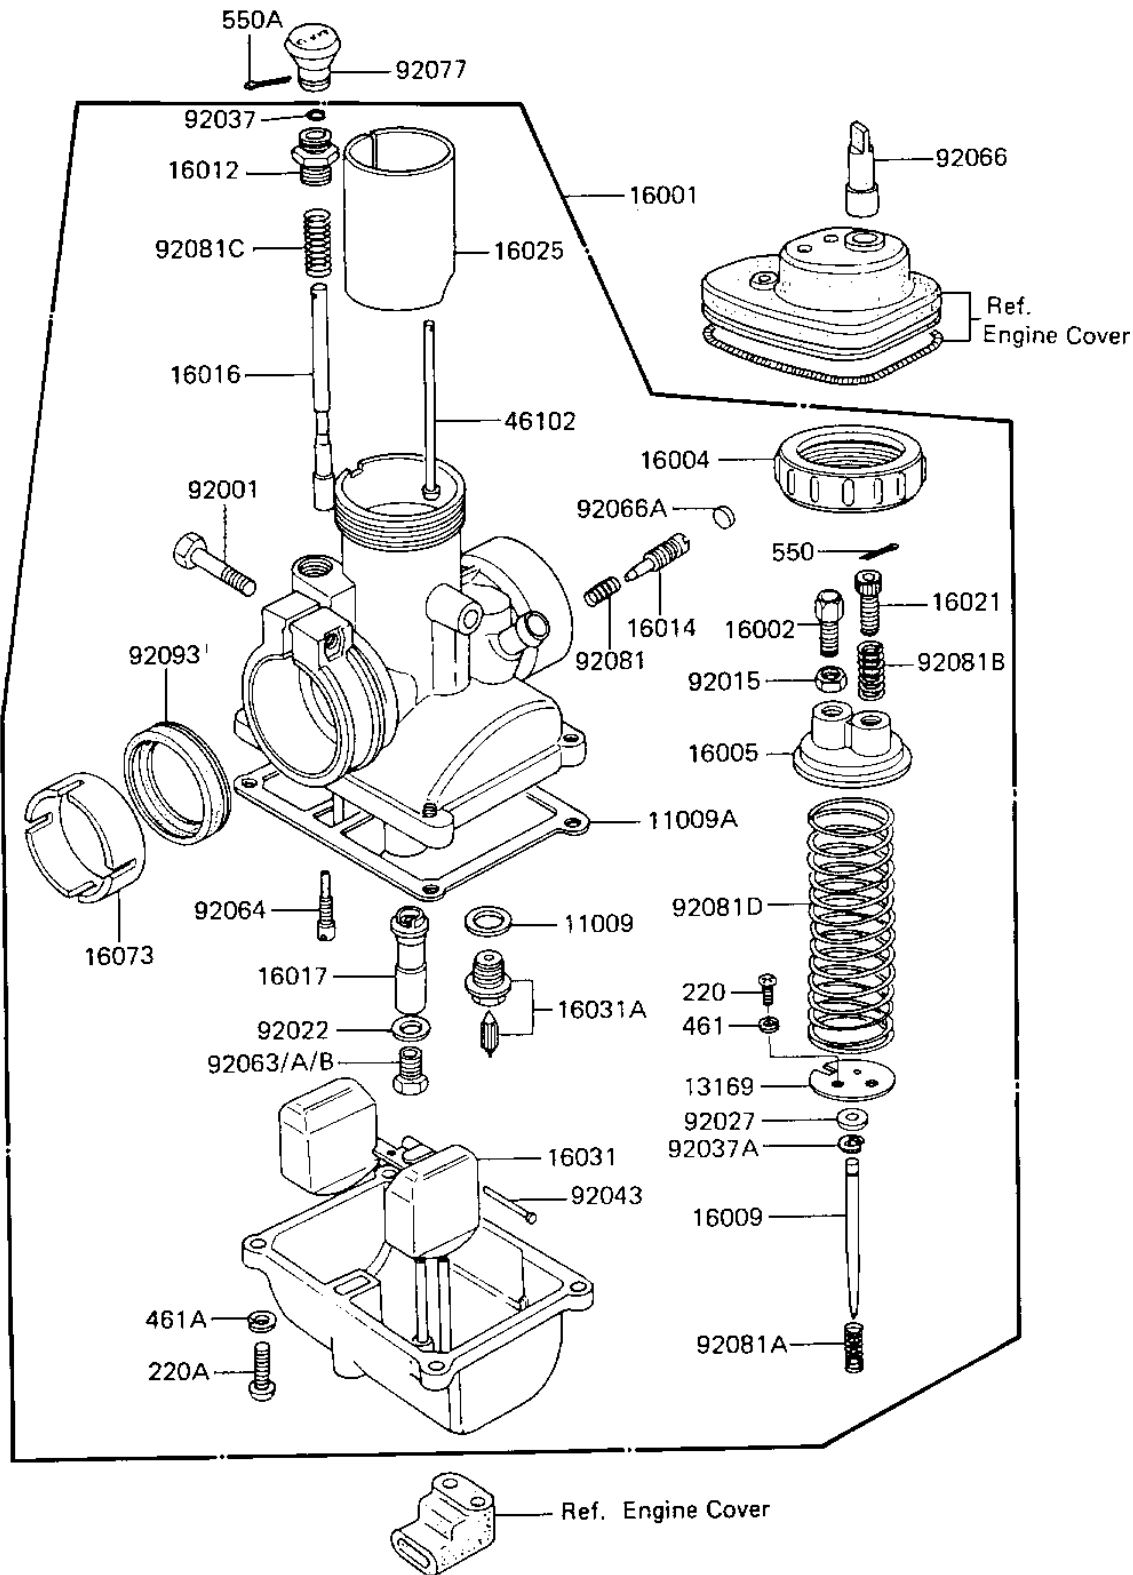

1986 KE100 PARTS DIAGRAM

CARBURETOR (KE100-B1/B2/B3/B4)

E1611-0048

1986 KE100 PARTS LIST

CARBURETOR (KE100-B1/B2/B3/B4)

ITEM NAME	PART NUMBER	QUANTITY
GASKET,FLOAT VALVE (Ref # 11009)	11009-1160	1
GASKET,FLOAT CHAMBER (Ref # 11009A)	11009-1174	1
SPRING SEAT,THR VALVE (Ref # 13169)	13169-1223	1
CARBURETOR ASSY (Ref # 16001)	16001-1185	1
CABLE ADJUSTER (Ref # 16002)	16002-1004	1
CAP,MIXING CHAMBER (Ref # 16004)	16004-1007	1
TOP,MIXING CHAMBER (Ref # 16005)	16005-1010	1
JET NEEDLE,#4D21 (Ref # 16009)	16009-1043	1
CAP,STARTER PLUNGER (Ref # 16012)	16012-1007	1
SCREW,PILOT AIR ADJST (Ref # 16014)	16014-1022	1
PLUNGER,STARTER (Ref # 16016)	16016-1010	1
NEEDLE JET,#80 (Ref # 16017)	16017-1043	1
THROTTLE ADJUSTER (Ref # 16021)	16021-1021	1
VALVE,THROTTLE CA.3.0 (Ref # 16025)	16025-1036	1
FLOAT (Ref # 16031)	16031-1009	1
FLOAT VALVE ASSY (Ref # 16031A)	16031-1010	1
INSULATOR,CARBURETOR (Ref # 16073)	16073-1010	1
ROD,THR VALVE STOP (Ref # 46102)	46102-1014	1
BOLT,CARB MOUNT (Ref # 92001)	92001-1304	1
NUT,CABLE ADJSTR LOCK (Ref # 92015)	92015-1092	1
WASHER,PLAIN (Ref # 92022)	92022-1167	1
RING,JET NEEDLE (Ref # 92027)	92027-1236	1
CLAMP (Ref # 92037)	92037-1166	1
CIRCLIP (Ref # 92037A)	92037-1167	1
PIN (Ref # 92043)	92043-1066	1
MAIN JET,#82 (Ref # 92063)	92063-1045	1
MAIN JET,#80 (Ref # 92063A)	92063-1065	1
MAIN JET,#84 (Ref # 92063B)	92063-1066	1
PILOT JET,#38 (Ref # 92064)	92064-1027	1