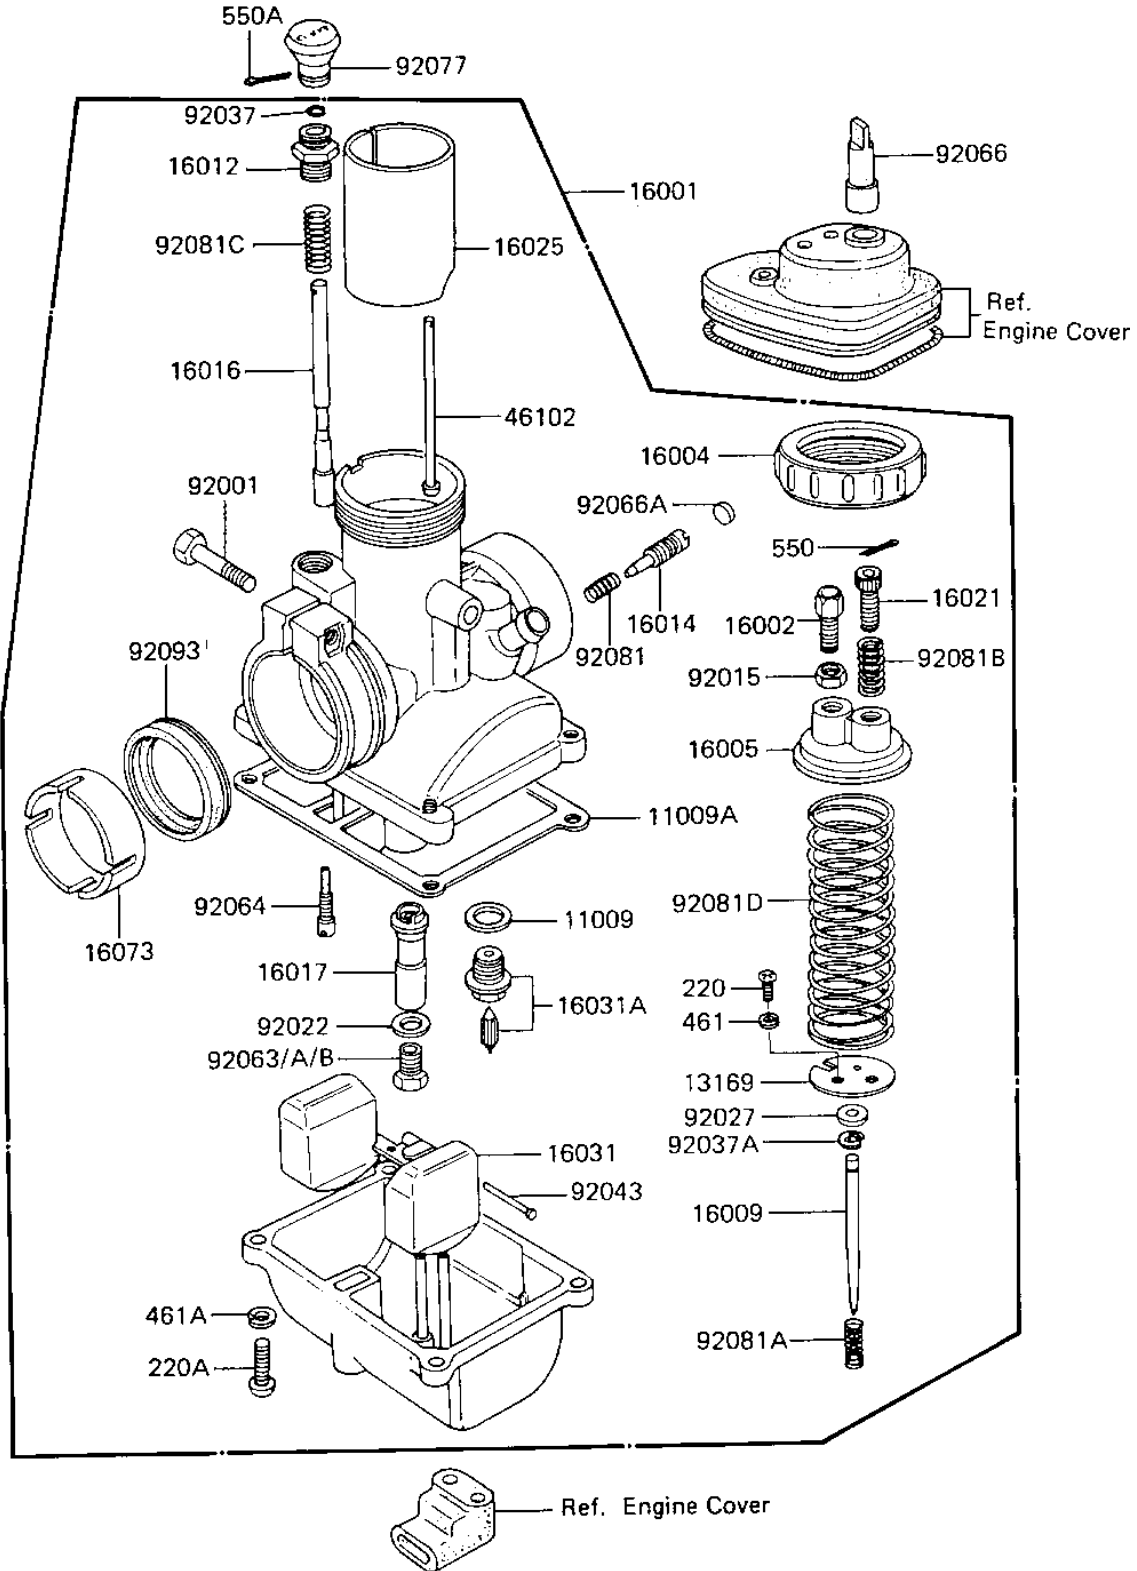

# 1986 KE100 PARTS DIAGRAM

CARBURETOR (KE100-B1/B2/B3/B4)

E1611-0048

# 1986 KE100 PARTS LIST

CARBURETOR (KE100-B1/B2/B3/B4)

ITEM NAME	PART NUMBER	QUANTITY
GASKET,FLOAT VALVE (Ref # 11009)	11009-1160	1
GASKET,FLOAT CHAMBER (Ref # 11009A)	11009-1174	1
SPRING SEAT,THR VALVE (Ref # 13169)	13169-1223	1
CARBURETOR ASSY (Ref # 16001)	16001-1185	1
CABLE ADJUSTER (Ref # 16002)	16002-1004	1
CAP,MIXING CHAMBER (Ref # 16004)	16004-1007	1
TOP,MIXING CHAMBER (Ref # 16005)	16005-1010	1
JET NEEDLE,#4D21 (Ref # 16009)	16009-1043	1
CAP,STARTER PLUNGER (Ref # 16012)	16012-1007	1
SCREW,PILOT AIR ADJST (Ref # 16014)	16014-1022	1
PLUNGER,STARTER (Ref # 16016)	16016-1010	1
NEEDLE JET,#80 (Ref # 16017)	16017-1043	1
THROTTLE ADJUSTER (Ref # 16021)	16021-1021	1
VALVE,THROTTLE CA.3.0 (Ref # 16025)	16025-1036	1
FLOAT (Ref # 16031)	16031-1009	1
FLOAT VALVE ASSY (Ref # 16031A)	16031-1010	1
INSULATOR,CARBURETOR (Ref # 16073)	16073-1010	1
ROD,THR VALVE STOP (Ref # 46102)	46102-1014	1
BOLT,CARB MOUNT (Ref # 92001)	92001-1304	1
NUT,CABLE ADJSTR LOCK (Ref # 92015)	92015-1092	1
WASHER,PLAIN (Ref # 92022)	92022-1167	1
RING,JET NEEDLE (Ref # 92027)	92027-1236	1
CLAMP (Ref # 92037)	92037-1166	1
CIRCLIP (Ref # 92037A)	92037-1167	1
PIN (Ref # 92043)	92043-1066	1
MAIN JET,#82 (Ref # 92063)	92063-1045	1
MAIN JET,#80 (Ref # 92063A)	92063-1065	1
MAIN JET,#84 (Ref # 92063B)	92063-1066	1
PILOT JET,#38 (Ref # 92064)	92064-1027	1