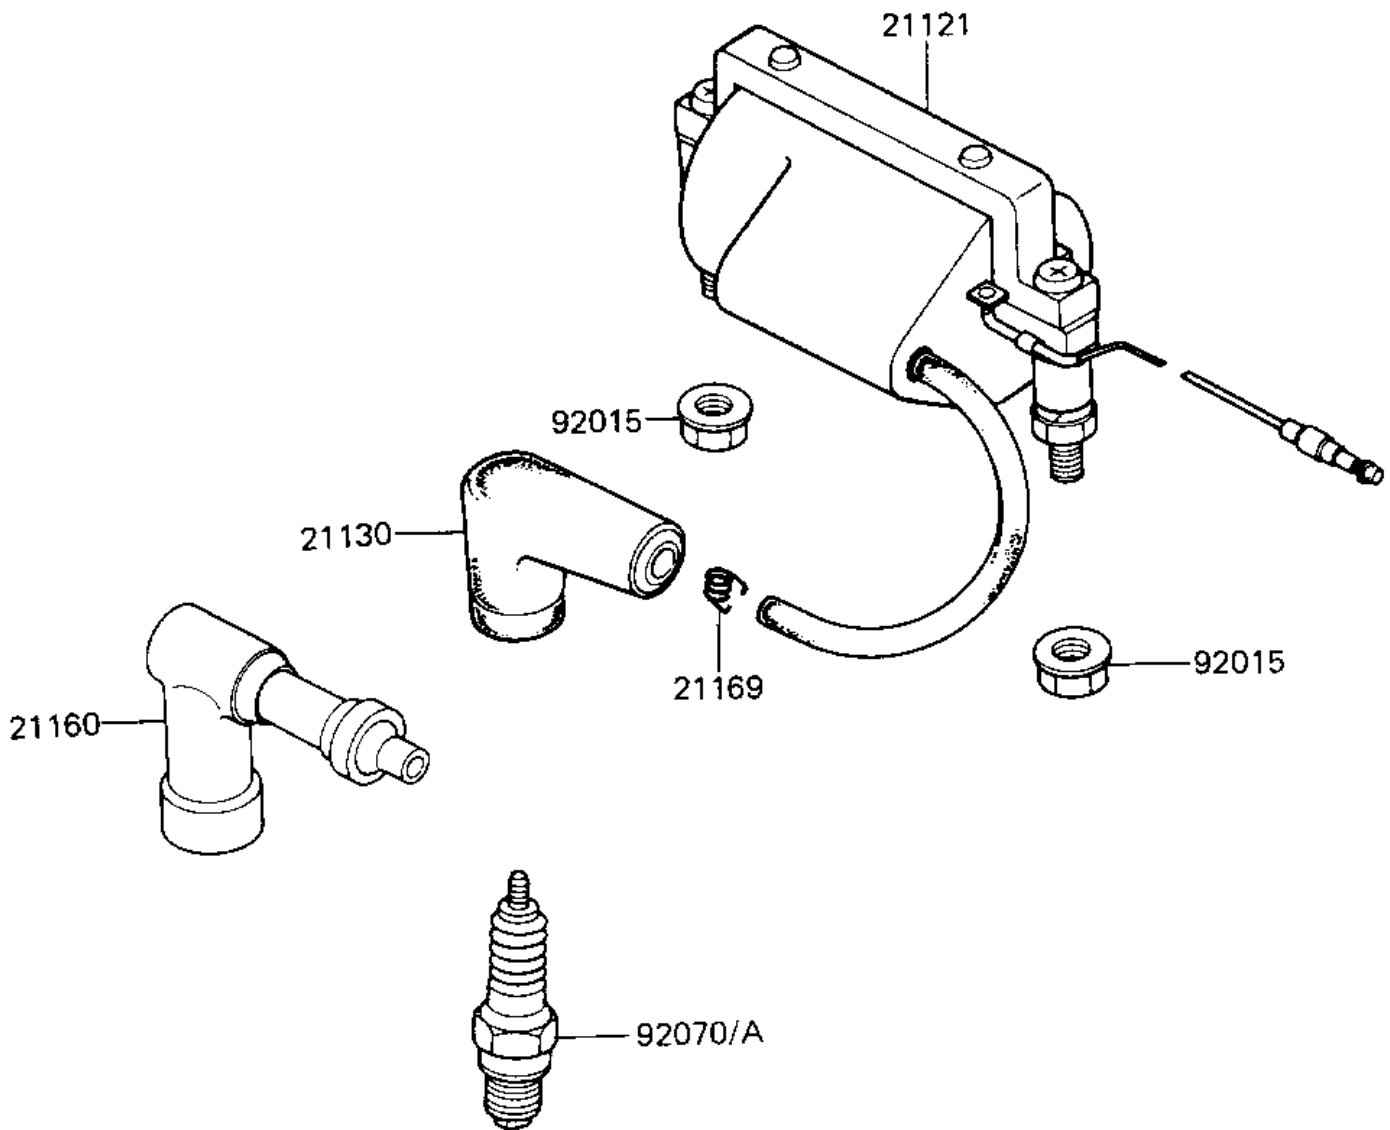

# 1984 KE100 PARTS DIAGRAM

IGNITION COIL

E1830-0064

# 1984 KE100 PARTS LIST

## IGNITION COIL

ITEM NAME	PART NUMBER	QUANTITY
COIL,IGNITION (Ref # 21121)	21121-1047	1
CAP SPARK PLUG (Ref # 21130)	21130-009	1
CAP,SPARK PLUG (Ref # 21160)	21160-005	1
SPRING-SPARK PLUG CAP (Ref # 21169)	92101-001	1
NUT-6MM (Ref # 92015)	92015-1078	2
SPARK PLUG B8ES (Ref # 92070)	B8ES	1
SPARK PLUG B9ES (Ref # 92070S)	B9ES	1