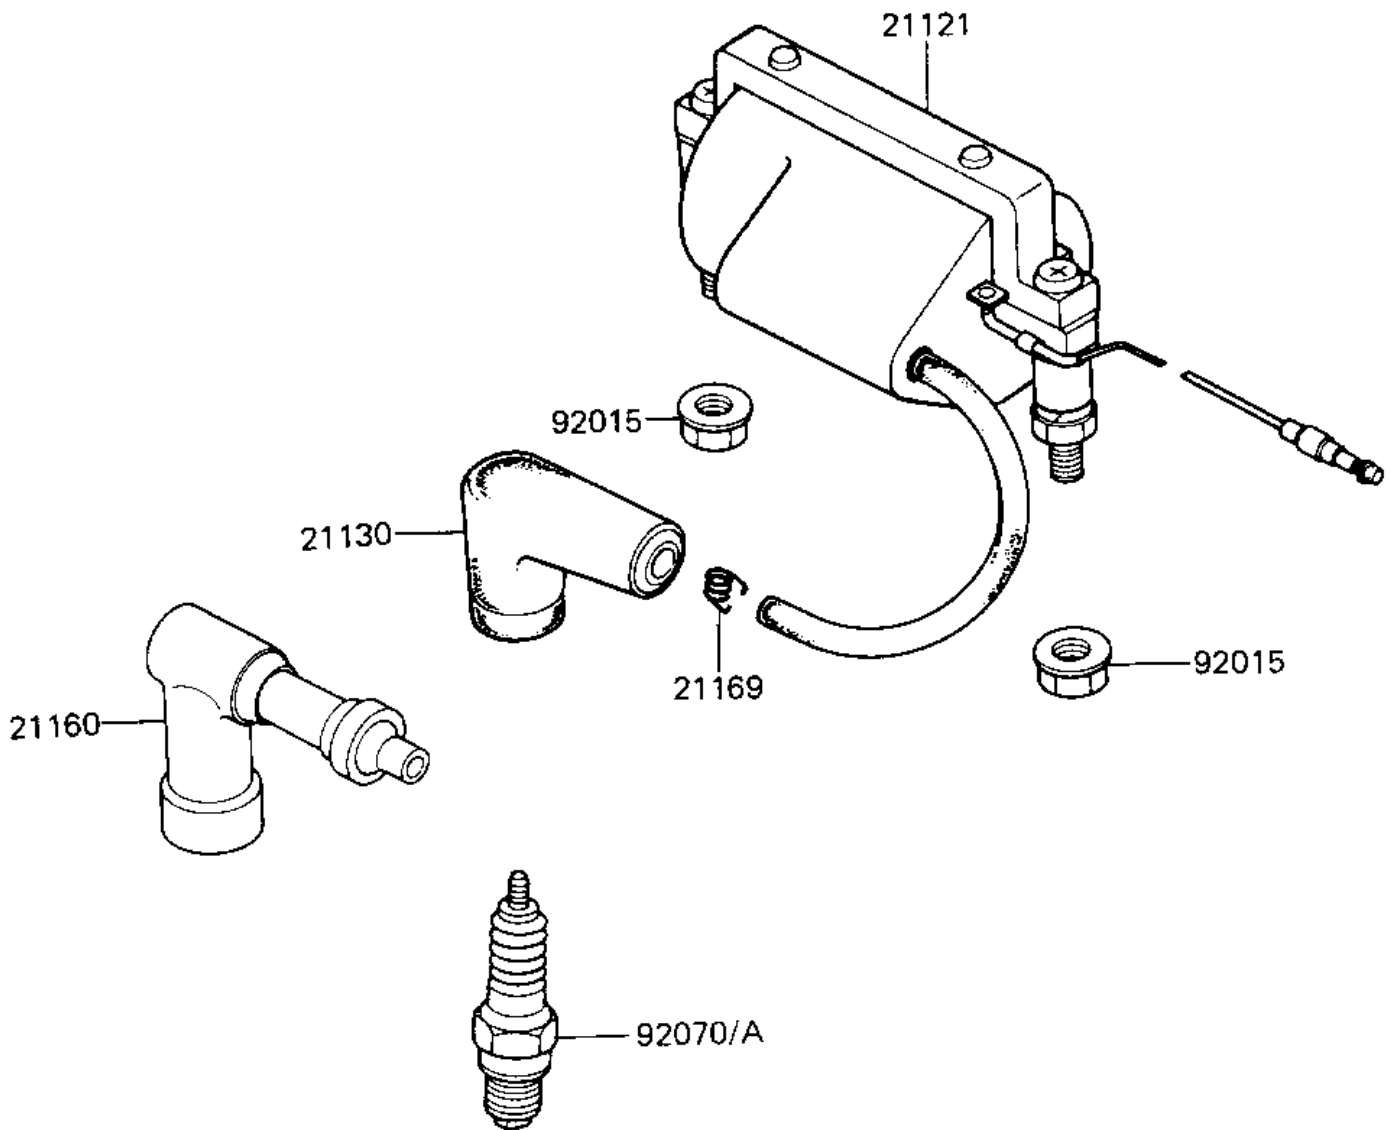

# 1985 KE100 (Canada Only) PARTS DIAGRAM

IGNITION COIL

E1830-0064

# 1985 KE100 (Canada Only) PARTS LIST

## IGNITION COIL

ITEM NAME	PART NUMBER	QUANTITY
COIL,IGNITION (Ref # 21121)	21121-1047	1
NUT-6MM (Ref # 92015)	92015-1078	2
SPARK PLUG B8ES (Ref # 92070)	B8ES	1