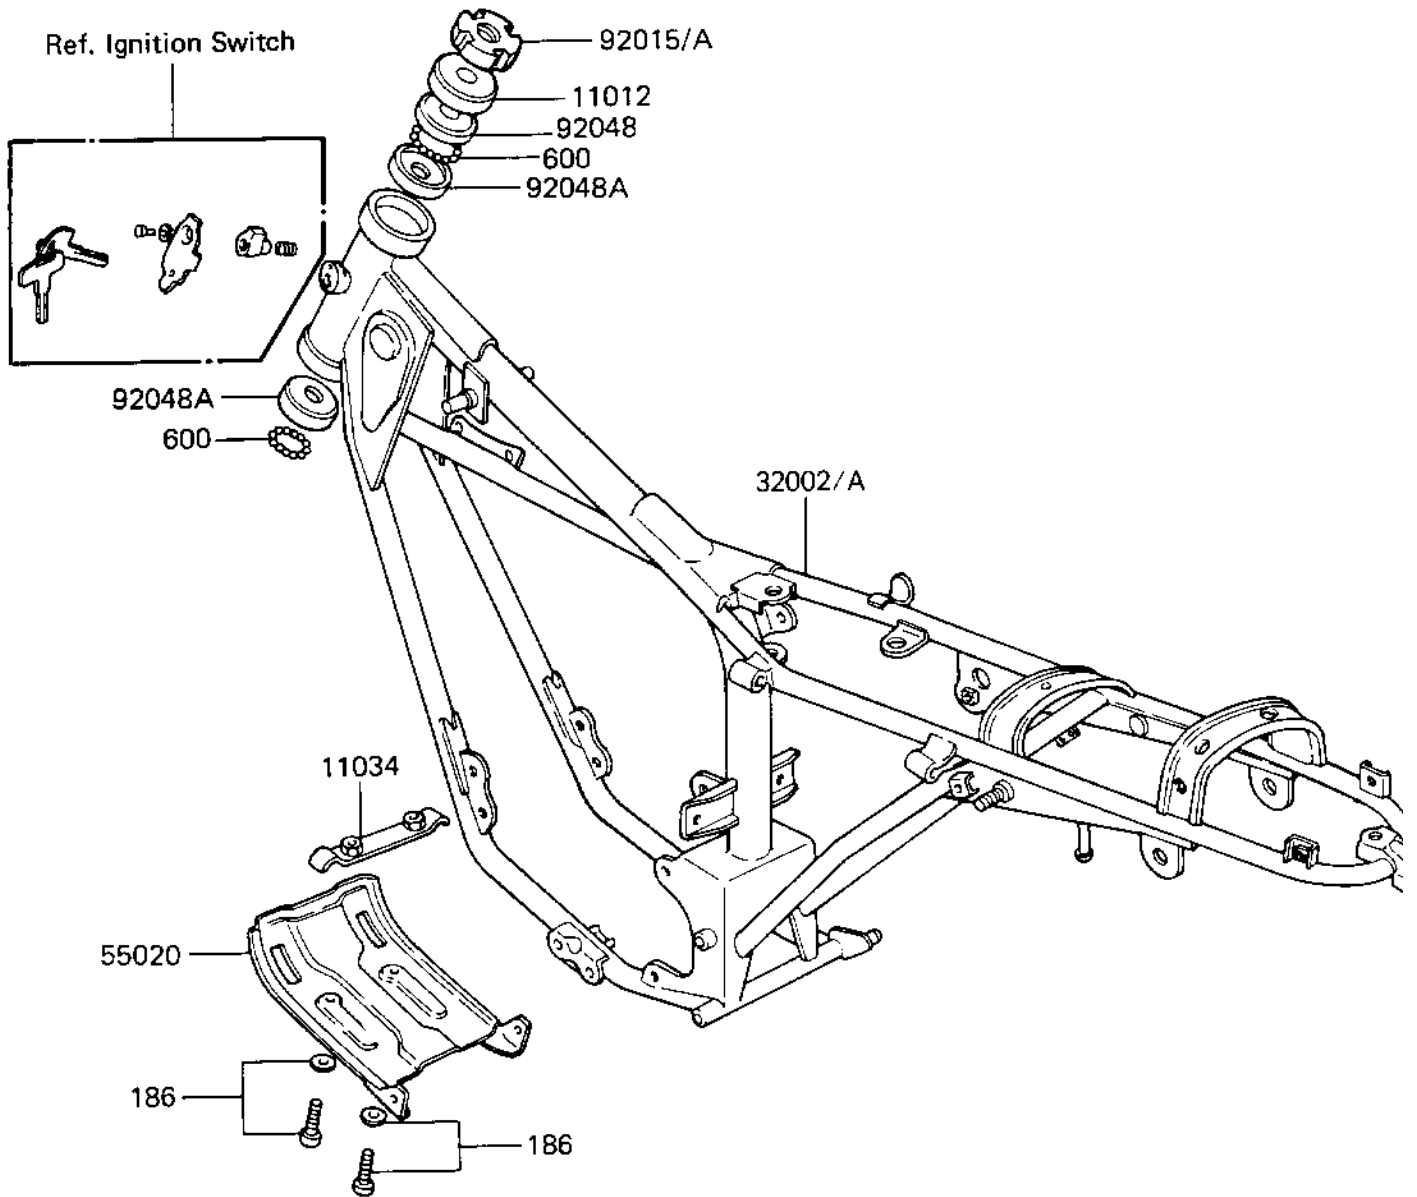

1985 KE100 (Canada Only) PARTS DIAGRAM

FRAME

F2120-0073

1985 KE100 (Canada Only) PARTS LIST

FRAME

ITEM NAME	PART NUMBER	QUANTITY
CAP STEERING STEM (Ref # 11012)	46098-004	1
BRACKET,ENGINE GUARD (Ref # 11034)	55016-007	1
FRAME-COMP (Ref # 32002)	32002-1302	1
GUARD,ENGINE (Ref # 55020)	55011-018	1
NUT,STEERING STEM LOC (Ref # 92015)	92015-1382	1
CONE UPPER BEARING (Ref # 92048)	92047-005	1
RACE BEARING (Ref # 92048A)	92048-004	2
BOLT (Ref # 186)	186B0614	2
BALL STEEL 3/16' (Ref # 600)	600A0600	46