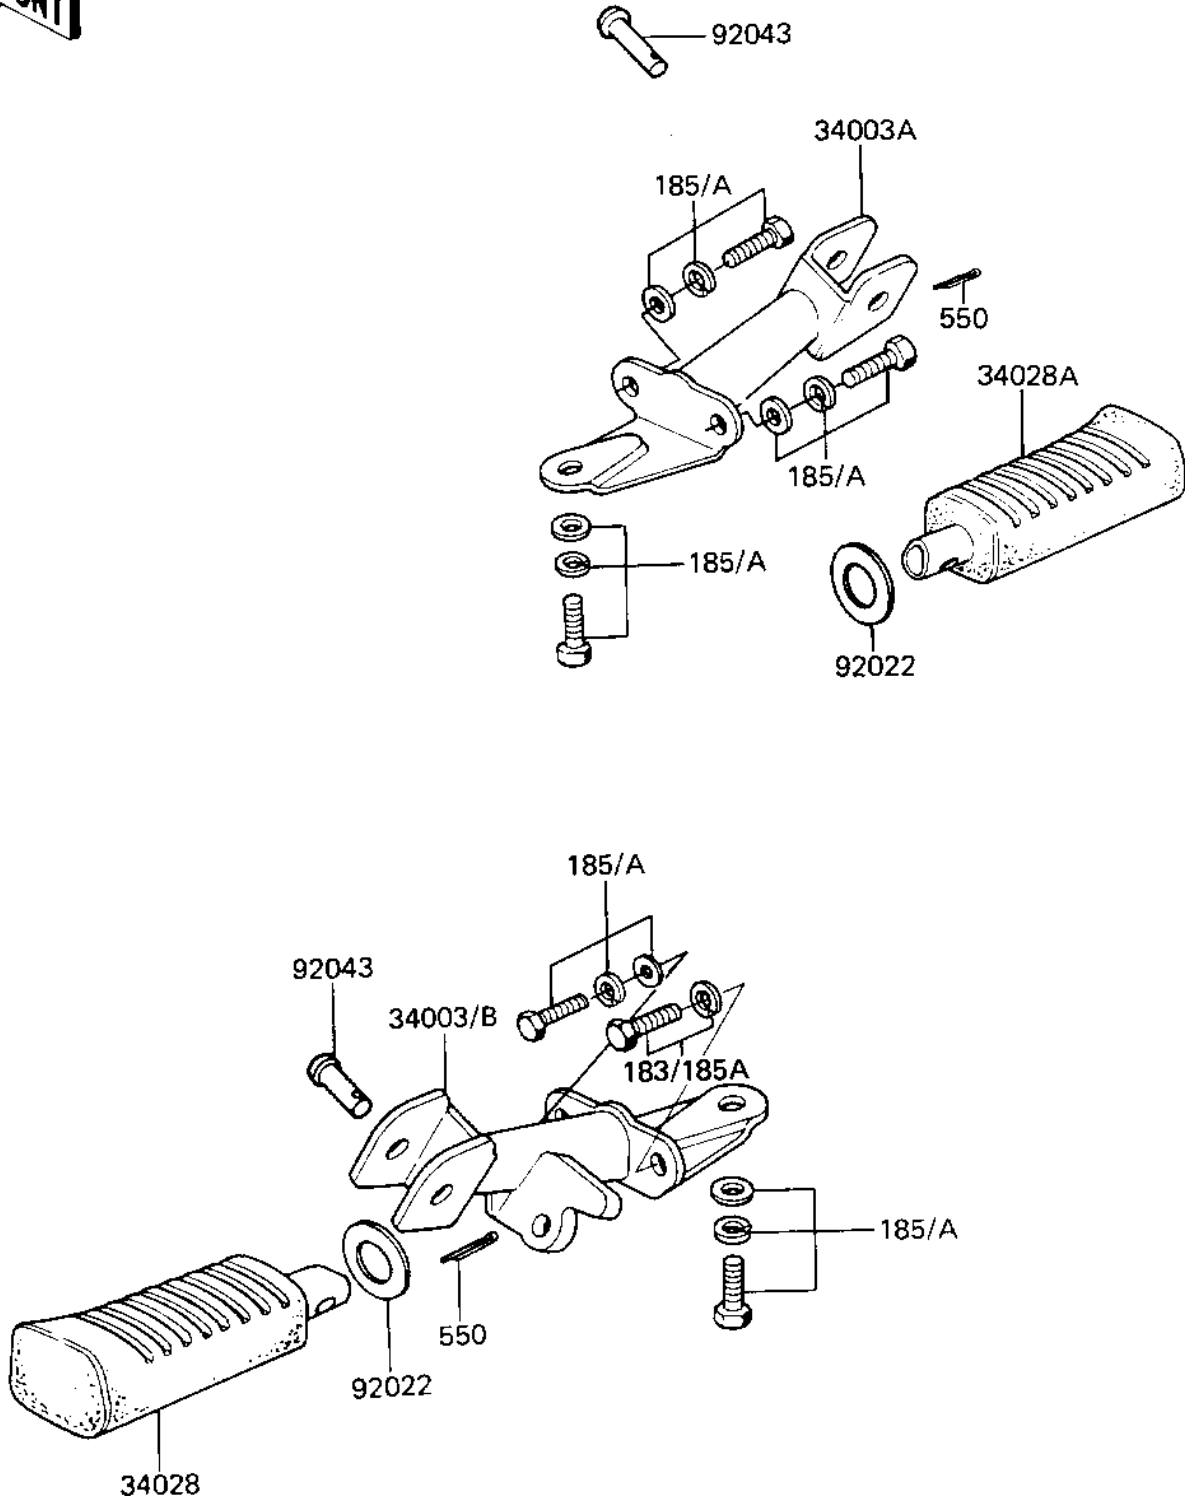

1985 KE100 (Canada Only) PARTS DIAGRAM

FOOTRESTS

F2160-0044

1985 KE100 (Canada Only) PARTS LIST

FOOTRESTS

ITEM NAME	PART NUMBER	QUANTITY
HOLDER,FOTREST BAR,LH (Ref # 34003)	34003-049	1
HOLDER,FOTREST BAR,RH (Ref # 34003A)	34003-050	1
STEP-ASSY,FR,LH (Ref # 34028)	34027-1114	1
STEP-ASSY,FR,RH (Ref # 34028A)	34027-1115	1
WASHER,PLAIN (Ref # 92022)	92022-250	2
PIN-FOOTREST BAR FIT (Ref # 92043)	92043-080	2
BOLT-UPSET-WS-SMALL (Ref # 183)	183G0816	1
UNAVAILABLE IN PRICE BOOK (Ref # 185)	185G0818	5
PIN-COTTER,2.5X15 (Ref # 550)	550D2515	2