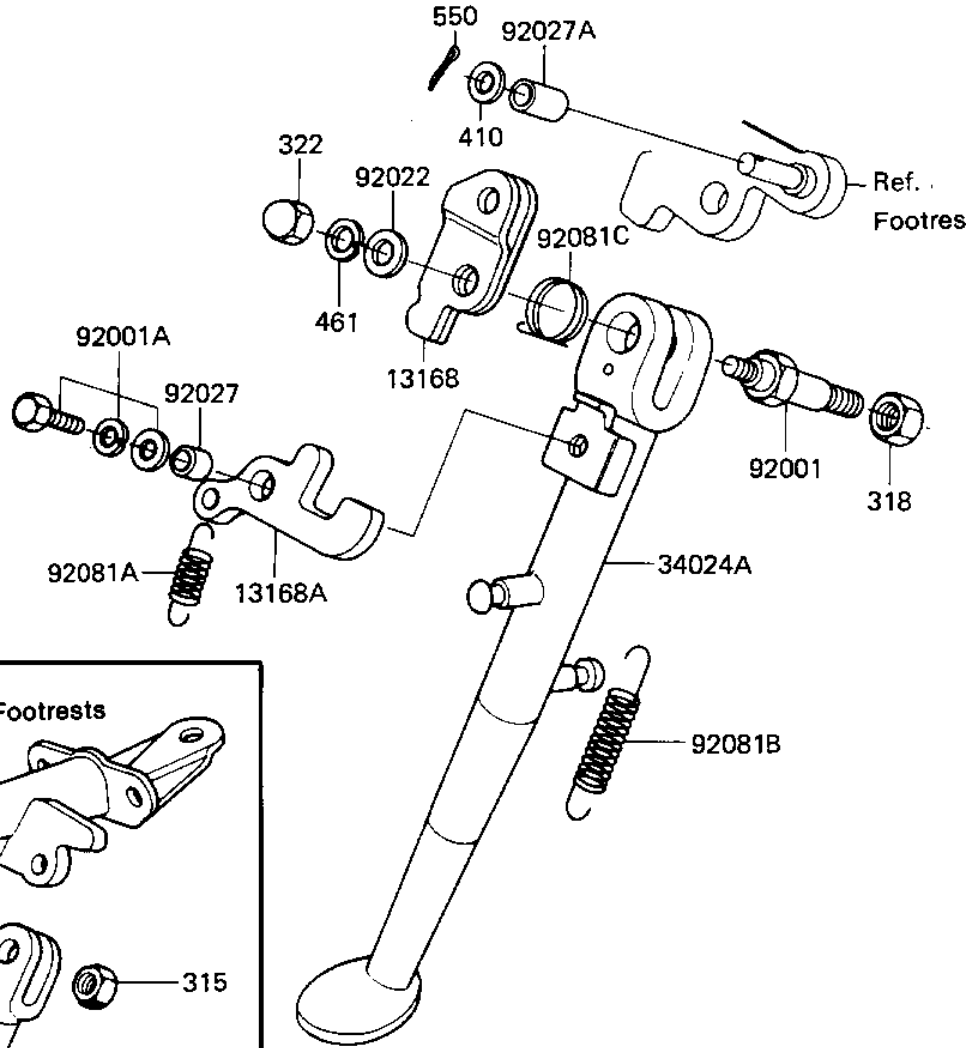

1985 KE100 (Canada Only) PARTS DIAGRAM

STAND

F2190-0156

1985 KE100 (Canada Only) PARTS LIST

STAND

ITEM NAME	PART NUMBER	QUANTITY
LEVER,SIDE STAND (Ref # 13168)	13168-1035	1
LEVER,SIDE STAND (Ref # 13168A)	13168-1068	1
STAND-SIDE (Ref # 34024A)	34024-1052	1
BOLT,SIDE STAND (Ref # 92001)	92001-1147	1
BOLT,6X12,BLACK (Ref # 92001A)	92001-1956	1
WASHER,6.5X16X2 (Ref # 92022)	92022-1342	1
COLLAR,6.3X10X4.8 (Ref # 92027)	92027-1066	1
COLLAR,6.1X10X12 (Ref # 92027A)	92027-1143	1
SPRING,SIDE STAND (Ref # 92081A)	92081-1483	1
SPRING,STAND (Ref # 92081B)	92081-1052	1
SPRING,SIDE STAND (Ref # 92081C)	92081-1107	1
NUT,8MM (Ref # 318)	318N0800	1
NUT-CAP,6MM,BLACK (Ref # 322)	322C0600	1
WASHER PLAIN (Ref # 410)	410F0600	1
WASHER-SPRING,6MM,BLA (Ref # 461)	461K0600	1
PIN-COTTER,1.6X15 (Ref # 550)	550D1615	1