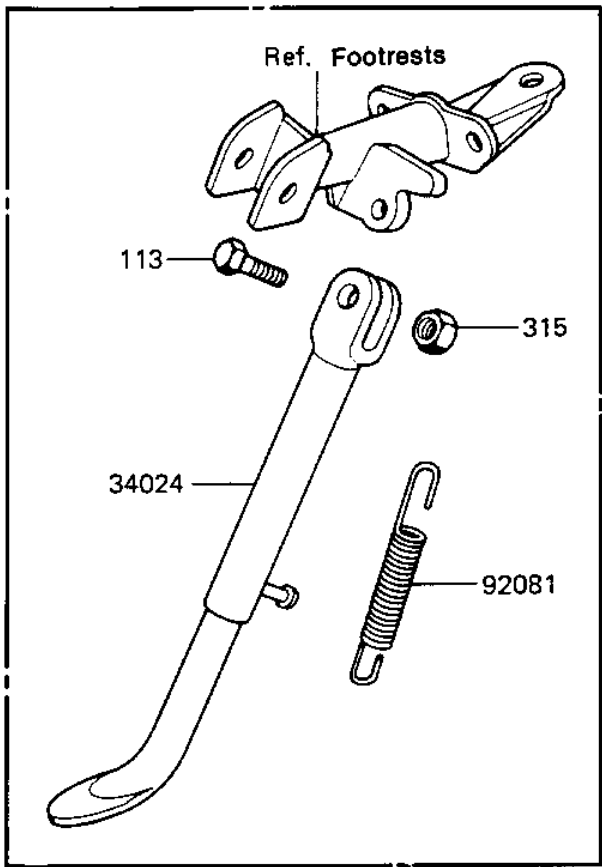

1985 KE100 (Canada Only) PARTS DIAGRAM

STAND

F2190-0156

1985 KE100 (Canada Only) PARTS LIST

STAND

ITEM NAME	PART NUMBER	QUANTITY
LEVER,SIDE STAND (Ref # 13168)	13168-1035	1
LEVER,SIDE STAND (Ref # 13168A)	13168-1068	1
STAND-SIDE (Ref # 34024A)	34024-1052	1
BOLT,SIDE STAND (Ref # 92001)	92001-1147	1
BOLT,6X12,BLACK (Ref # 92001A)	92001-1956	1
WASHER,6.5X16X2 (Ref # 92022)	92022-1342	1
COLLAR,6.3X10X4.8 (Ref # 92027)	92027-1066	1
COLLAR,6.1X10X12 (Ref # 92027A)	92027-1143	1
SPRING,SIDE STAND (Ref # 92081A)	92081-1483	1
SPRING,STAND (Ref # 92081B)	92081-1052	1
SPRING,SIDE STAND (Ref # 92081C)	92081-1107	1
NUT,8MM (Ref # 318)	318N0800	1
NUT-CAP,6MM,BLACK (Ref # 322)	322C0600	1
WASHER PLAIN (Ref # 410)	410F0600	1
WASHER-SPRING,6MM,BLA (Ref # 461)	461K0600	1
PIN-COTTER,1.6X15 (Ref # 550)	550D1615	1