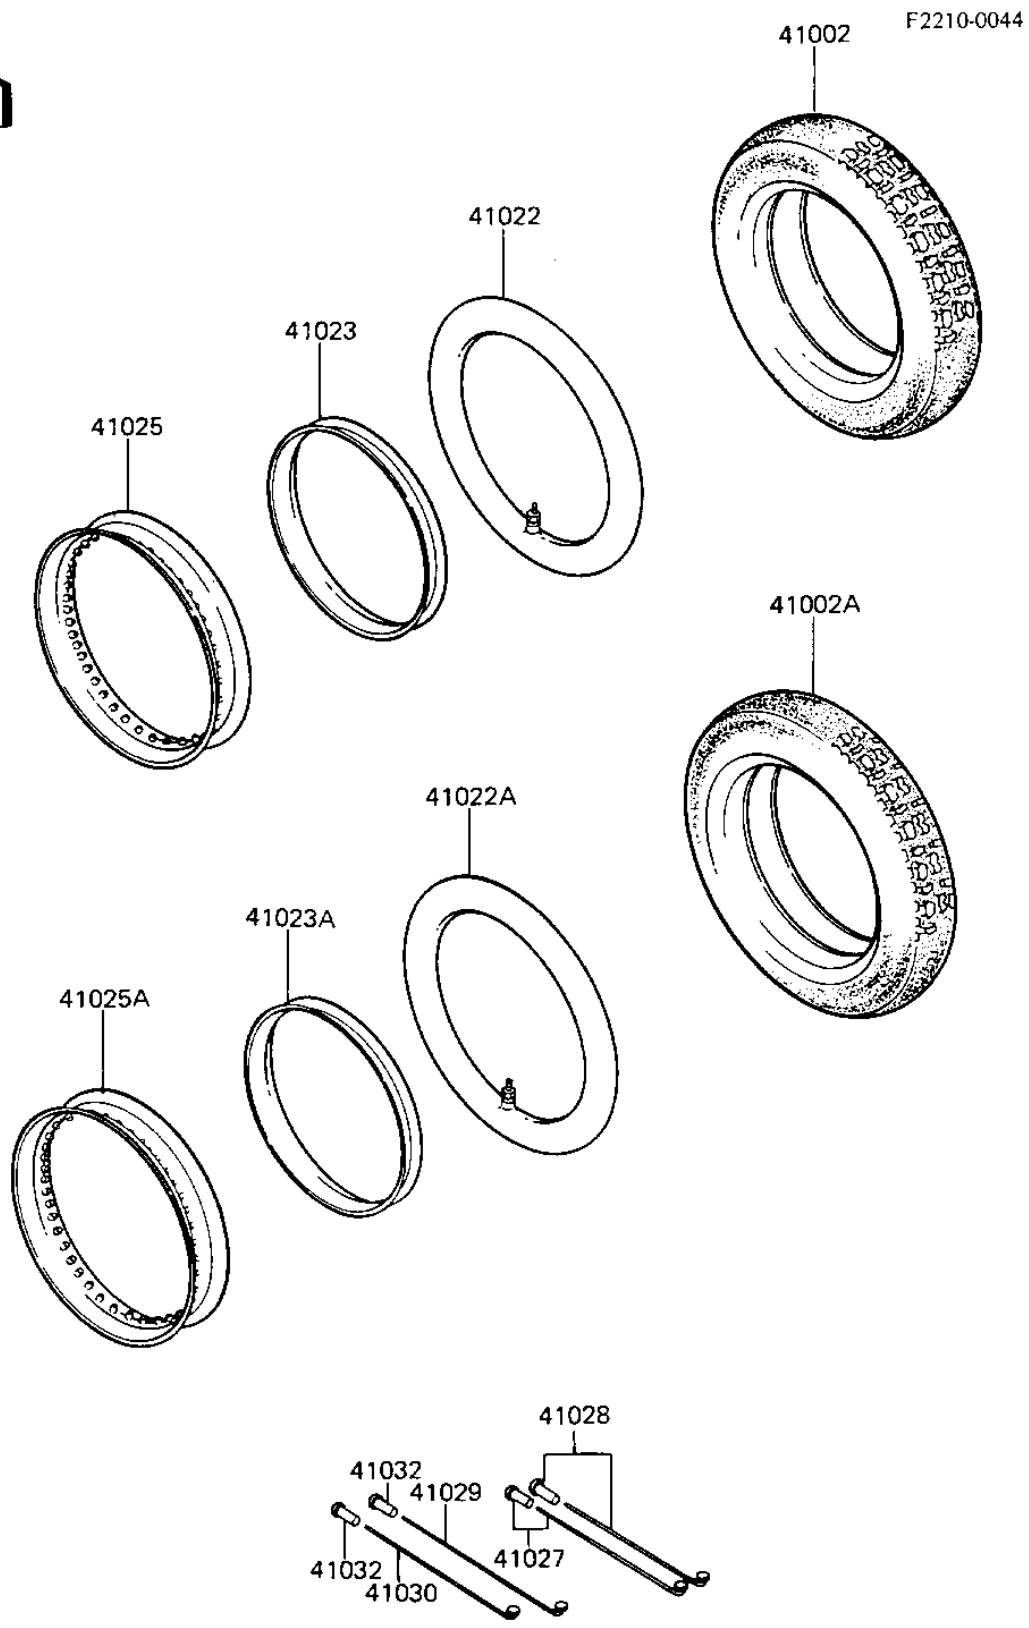

1985 KE100 (Canada Only) PARTS DIAGRAM

WHEELS/TIRES

1985 KE100 (Canada Only) PARTS LIST

WHEELS/TIRES

ITEM NAME	PART NUMBER	QUANTITY
TIRE 275-19 Y962 F (Ref # 41002)	41002-1219	1
TIRE 300-17 Y962 R (Ref # 41002A)	41002-1220	1
TUBE 250/275-19 (Ref # 41022)	41022-038	1
TUBE-TIRE,2.75/3.00-1 (Ref # 41022A)	41022-1036	1
BAND RIM (Ref # 41023)	41023-015	1
BAND,RIM (Ref # 41023A)	41023-1002	1
RIM 1.40AX19 (Ref # 41025)	41025-062	1
RIM,1.60X17 (Ref # 41025A)	41025-1048	1
SPOKE-ASY,FR INNER (Ref # 41027)	41027-055	18
SPOKE-ASY,FR OUTER (Ref # 41028)	41028-055	18
SPOKE-INNER,RR,158MMX (Ref # 41029)	41029-1051	18
SPOKE-OUTER,RR,158.5M (Ref # 41030)	41030-1046	18
NIPPLE-SPOKE (Ref # 41032)	41032-1055	36