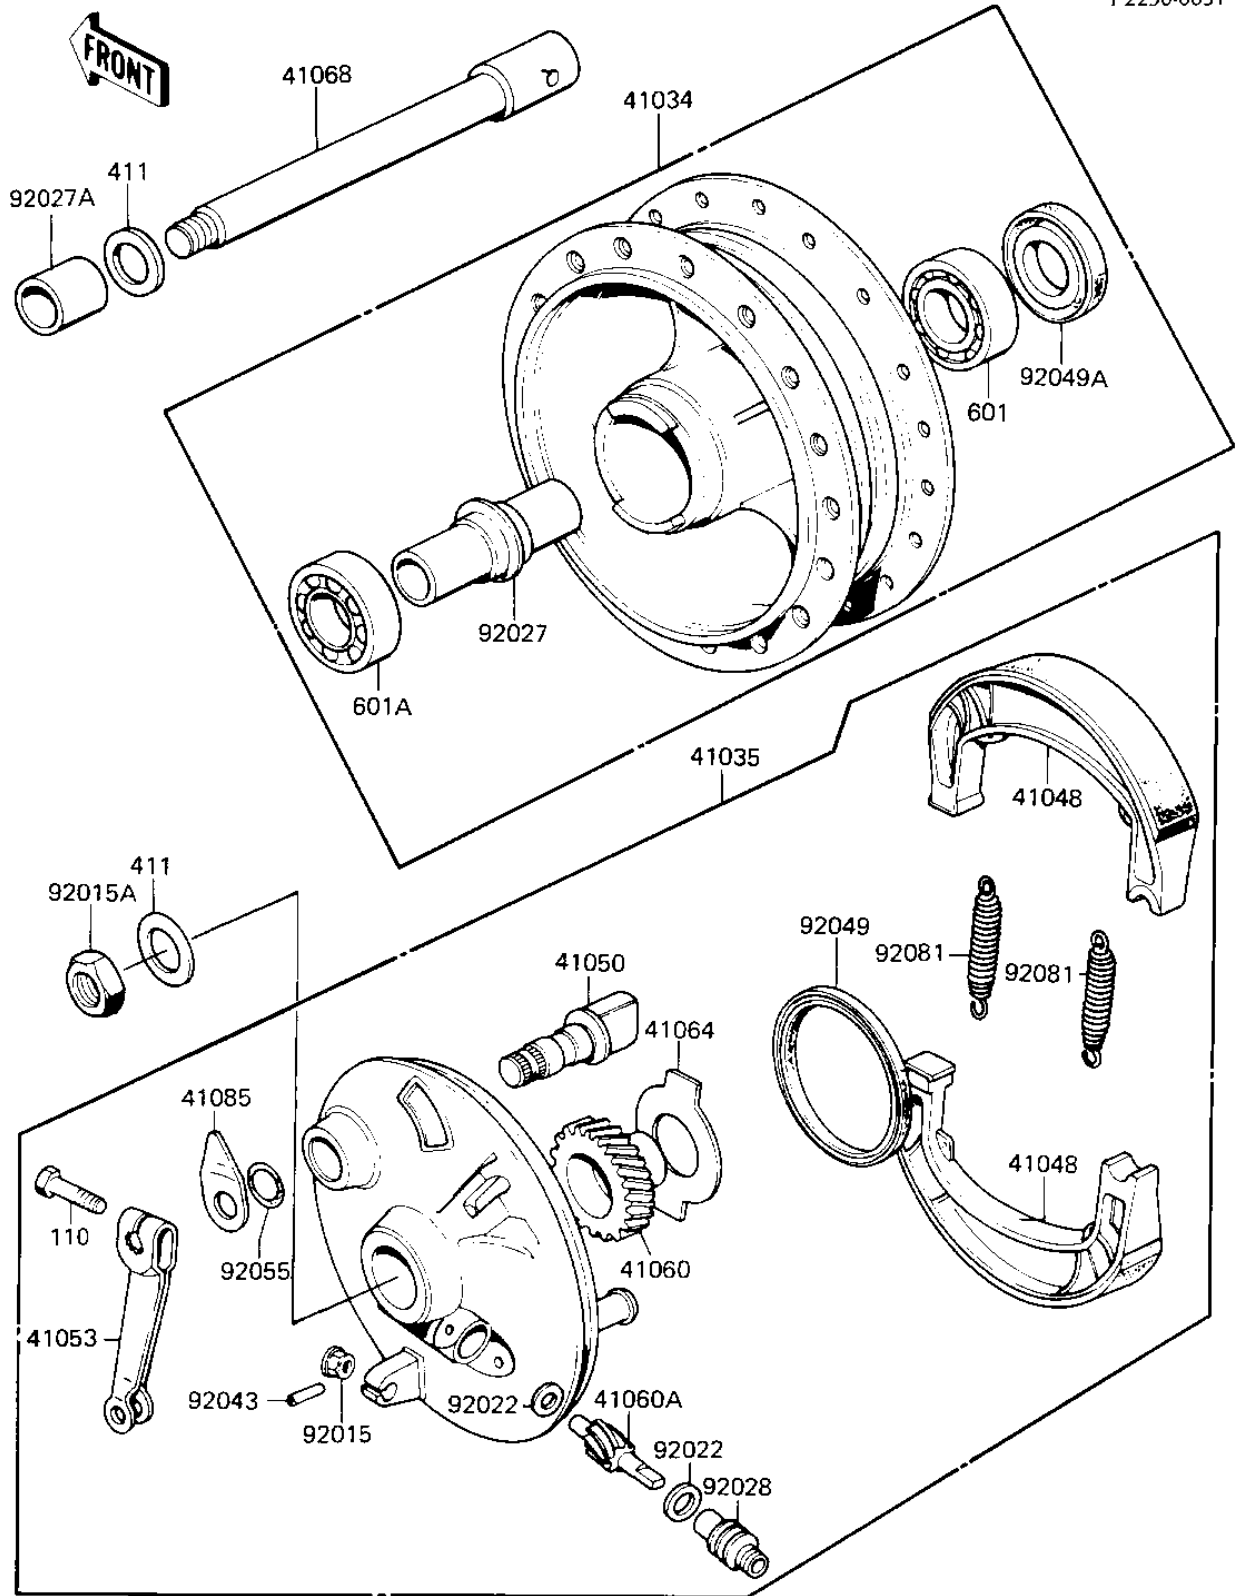

1985 KE100 (Canada Only) PARTS DIAGRAM

FRONT HUB/BRAKE

F2230-0031

1985 KE100 (Canada Only) PARTS LIST

FRONT HUB/BRAKE

ITEM NAME	PART NUMBER	QUANTITY
DRUM-ASSY,FR BRK (Ref # 41034)	41034-1047	1
PANEL-ASSY-BRAKE,FR (Ref # 41035)	41035-1291	1
SHOE-BRAKE (Ref # 41048)	41048-1085	2
CAM SHAFT-FRONT BRAKE (Ref # 41050)	41050-018	1
LEVER FRONT BRAKE CAM (Ref # 41053)	41053-005	1
GEAR,SPEEDOMETER (Ref # 41060)	41059-022	1
PINION SPEEDOMETER (Ref # 41060A)	41060-004	1
RECEIVER,SPEED GEAR (Ref # 41064)	41064-010	1
AXLE-FRONT (Ref # 41068)	41068-039	1
INDICATOR,BK SHOE (Ref # 41085)	41085-008	1
NUT,6MM (Ref # 92015)	41072-007	1
NUT 10MM (Ref # 92015A)	42045-005	1
WASHER THRST SPD PINI (Ref # 92022)	41063-001	2
SPACER FRONT HUB (Ref # 92027)	41039-002	1
COLLAR,FRONT AXLE (Ref # 92027A)	41069-026	1
BUSH,SPEEDMETER CABLE (Ref # 92028)	41062-005	1
PIN,SPRING (Ref # 92043)	41082-001	1
OIL SEAL BRAKE PANEL (Ref # 92049)	92050-002	1
OIL SEAL,TC17317 (Ref # 92049A)	92050-063	1
"0" RING,11MM (Ref # 92055)	92055-004	1
SPRING,BRAKE SHOE (Ref # 92081)	92081-1766	2
BOLT-UPSET (Ref # 110)	112G0630	1
WASHER PLAIN 10MM (Ref # 411)	411B1000	2
BEARING BALL #6200 (Ref # 601)	601B6200	1
BEARING BALL #6300Z (Ref # 601A)	601B6300Z	1