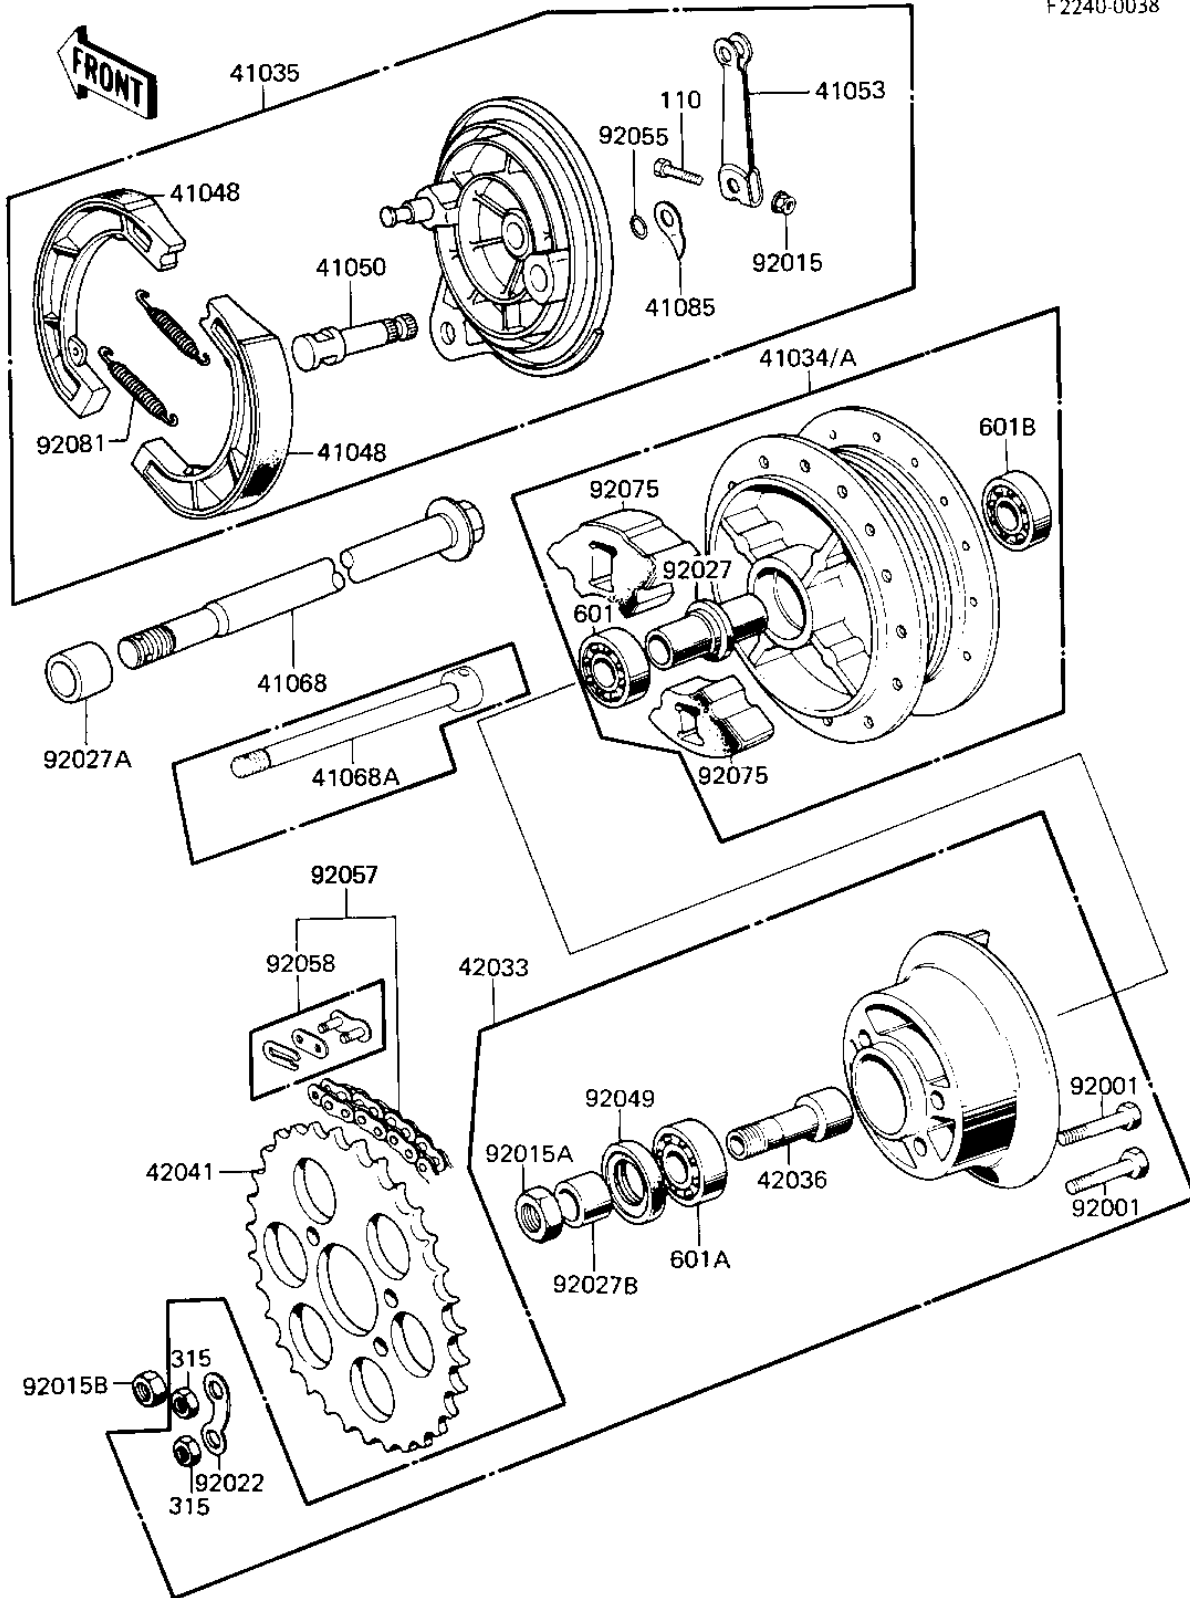

# 1985 KE100 (Canada Only) PARTS DIAGRAM

REAR HUB/BRAKE/CHAIN

F2240-0038

# 1985 KE100 (Canada Only) PARTS LIST

## REAR HUB/BRAKE/CHAIN

ITEM NAME	PART NUMBER	QUANTITY
DRUM-ASSY,RR BRK (Ref # 41034)	41034-1048	1
PANEL-ASSY-BRAKE,RR (Ref # 41035)	41035-1292	1
SHOE-BRAKE (Ref # 41048)	41048-1085	2
CAM SHAFT,REAR BRAKE (Ref # 41050)	42026-018	1
LEVER-REAR BRAKE CAM (Ref # 41053)	42029-020	1
AXLE (Ref # 41068A)	41068-1229	1
INDICATOR,BKSHOE (Ref # 41085)	41085-003	1
COUPLING-ASSY (Ref # 42033)	42033-1042	1
SLEEVE-RR HUB COUPLNG (Ref # 42036)	42036-013	1
SPROCKET-HUB,40T (Ref # 42041)	42041-1095	1
BOLT REAR SPROCKET (Ref # 92001)	92001-082	4
NUT,6MM (Ref # 92015)	41072-007	1
NUT,16MM (Ref # 92015A)	42045-004	1
NUT 10MM (Ref # 92015B)	42045-005	1
WASHER LOCK (Ref # 92022)	92088-011	2
SPACER-RR HUB BEARING (Ref # 92027)	42010-005	1
COLLAR REAR HUB R.H (Ref # 92027A)	42032-006	1
BUSH,COUPLNG OIL SEAL (Ref # 92027B)	42037-003	1
OIL SEAL-COUPLING (Ref # 92049)	92052-003	1
"0" RING,11MM (Ref # 92055)	92055-004	1
CHAIN,DRIVE,EK428-G (Ref # 92057)	92057-1099	1
JOINT-CHAIN (Ref # 92058)	92058-1014	1
DAMPER REAR HUB SHOCK (Ref # 92057)	42014-016	4
SPRING,BRAKE SHOE (Ref # 92081)	92081-1766	2
BOLT-UPSET (Ref # 110)	112G0630	1
NUT 10MM (Ref # 315)	315B1000	4
BEARING BALL #6201 (Ref # 601)	601B6201	1
BEARING BALL #6203 (Ref # 601A)	601B6203	1
BEARING BALL #6301Z (Ref # 601B)	601B6301Z	1