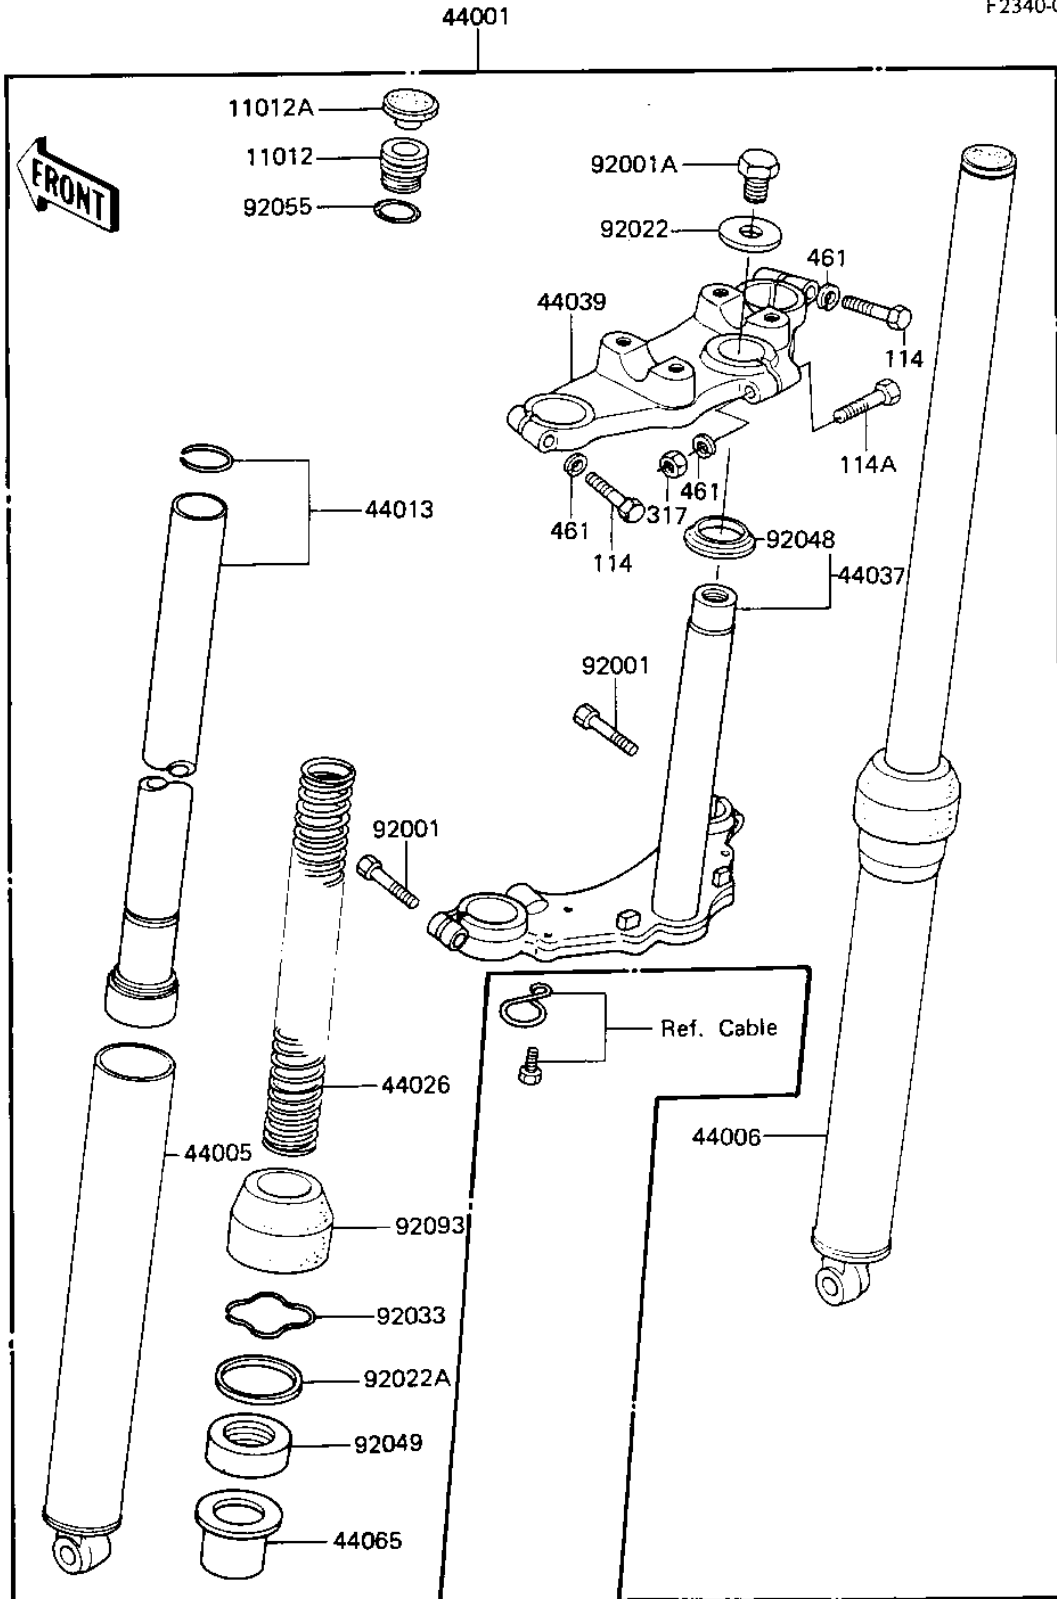

1985 KE100 (Canada Only) PARTS DIAGRAM

FRONT FORK

F2340-0074

1985 KE100 (Canada Only) PARTS LIST

FRONT FORK

ITEM NAME	PART NUMBER	QUANTITY
GUIDE,SPRING (Ref # 11012)	11012-1126	2
CAP,FORK (Ref # 11012A)	11012-1127	2
FORK-FRONT (Ref # 44001)	44001-1303	1
TUBE,LH,FORK OUTER (Ref # 44005)	44005-1076	1
TUBE,RH,FORK OUTER (Ref # 44006)	44006-1075	1
PIPE-FORK INNER,30X70 (Ref # 44013)	44013-1070	2
SPRING-FRONT FORK (Ref # 44026)	44026-1120	2
HOLDER-FORK UNDER (Ref # 44037)	44037-1076	1
HEAD-STEERING STEM (Ref # 44039)	44039-047	1
BUSHING-FRONT FORK (Ref # 44065)	44065-1014	2
BOLT,10X36 (Ref # 92001)	92001-1269	2
BOLT,10X36 (Ref # 92001A)	92001-1269	1
WASHER STRNG STEM HD (Ref # 92022)	44043-016	1
WASHER,FRONT FORK OIL (Ref # 92022A)	92022-1241	2
RING-SNAP (Ref # 92033)	92033-1038	2
CONE LOWER BEARING (Ref # 92048)	92047-004	1
OIL SEAL (Ref # 92049)	92049-1049	1
"O" RING (Ref # 92055)	92055-1087	2
SEAL,DUST (Ref # 92093)	92093-1065	2
BOLT (Ref # 114)	114G0836	2
BOLT-SMALL-UPSET (Ref # 114A)	115G0845	1
NUT,8M/M (Ref # 317)	317B0800	1
WASHER SPRING 8MM (Ref # 461)	461F0800	3