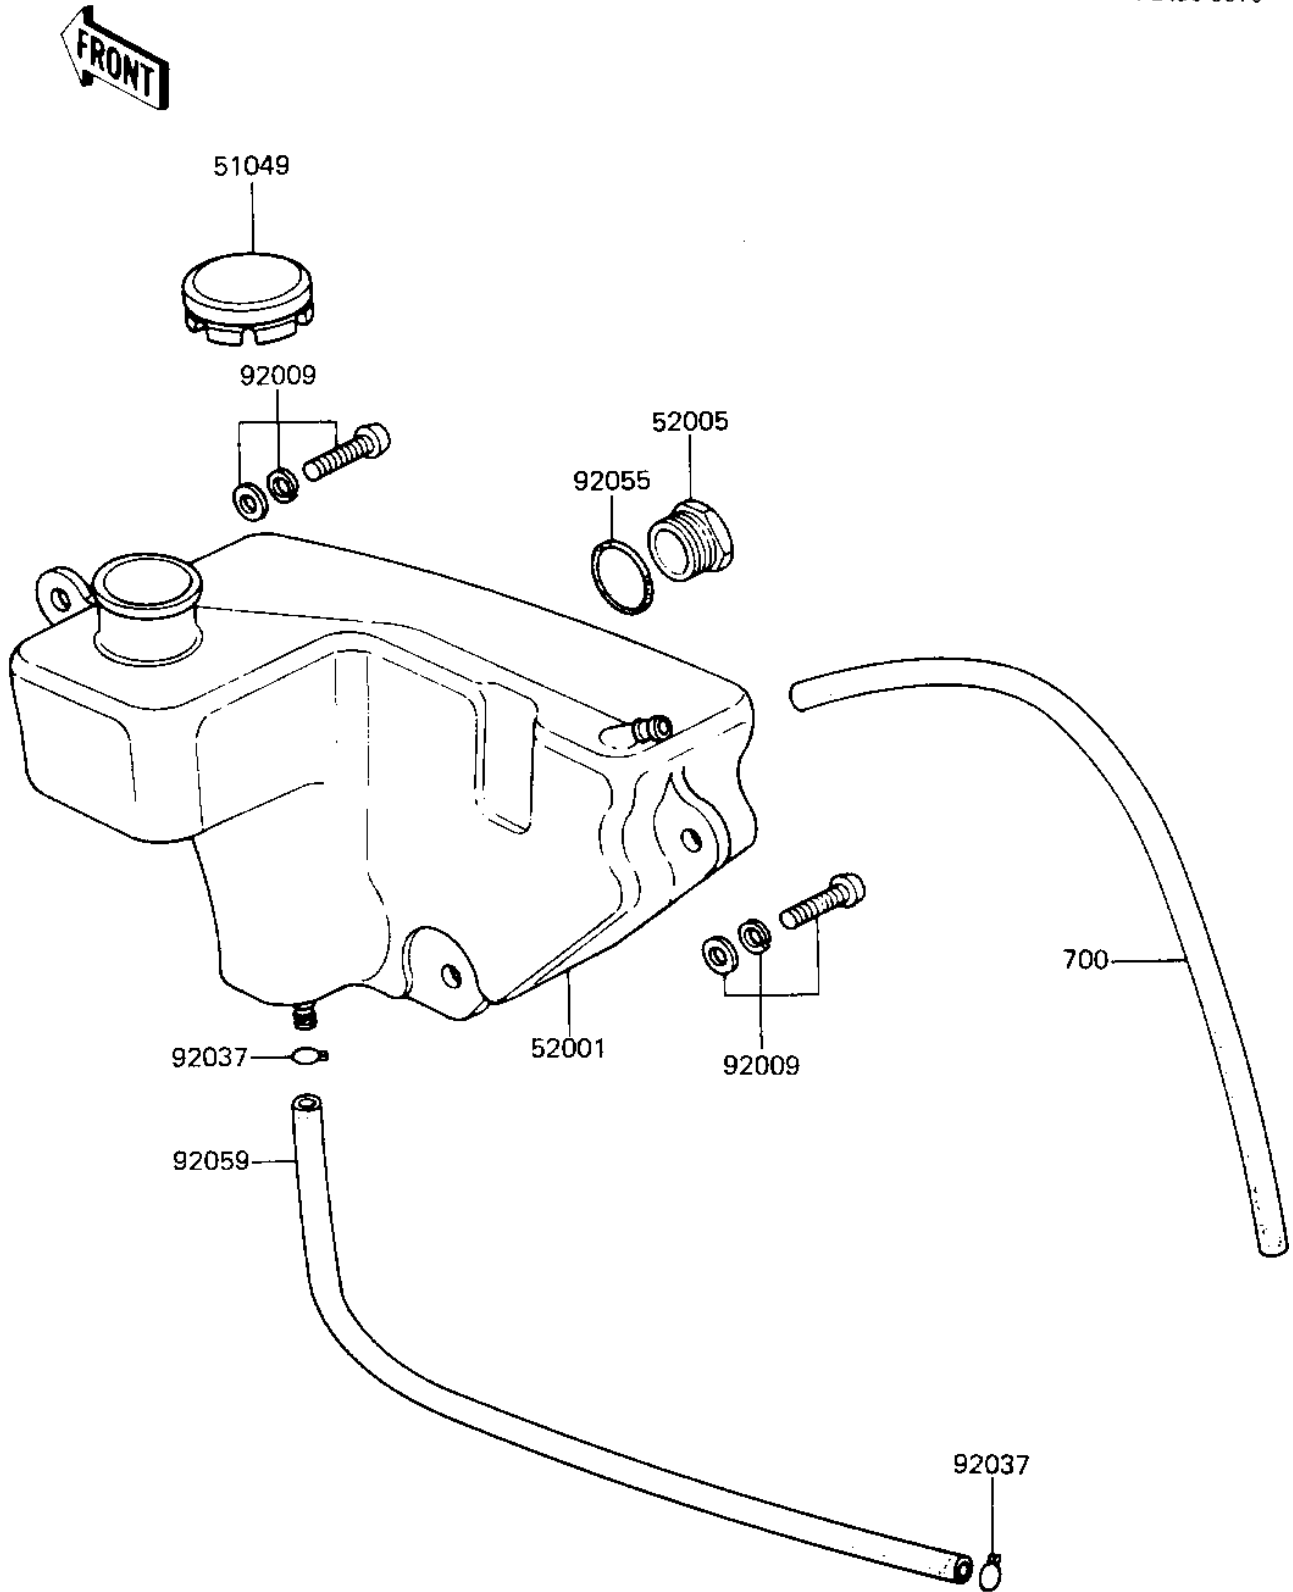

1984 KE100 PARTS DIAGRAM

OIL TANK

F2450-0010

1984 KE100 PARTS LIST

OIL TANK

ITEM NAME	PART NUMBER	QUANTITY
CAP-OIL TANK (Ref # 51049)	51049-1004	1
TANK,OIL (Ref # 52001)	52001-1003	1
GUAGE-OIL LEVEL (Ref # 52005)	52015-002	1
SCREW,-PAN-WSP-CROS,6 (Ref # 92009)	92009-1283	3
CLAMP FUEL PIPE (Ref # 92037)	92037-010	2
"O" RING,20MM (Ref # 92055)	92055-051	1
PIPE-FUEL (Ref # 92059)	92059-073	1
UNAVAILABLE IN PRICE BOOK (Ref # 700)	700005280	1