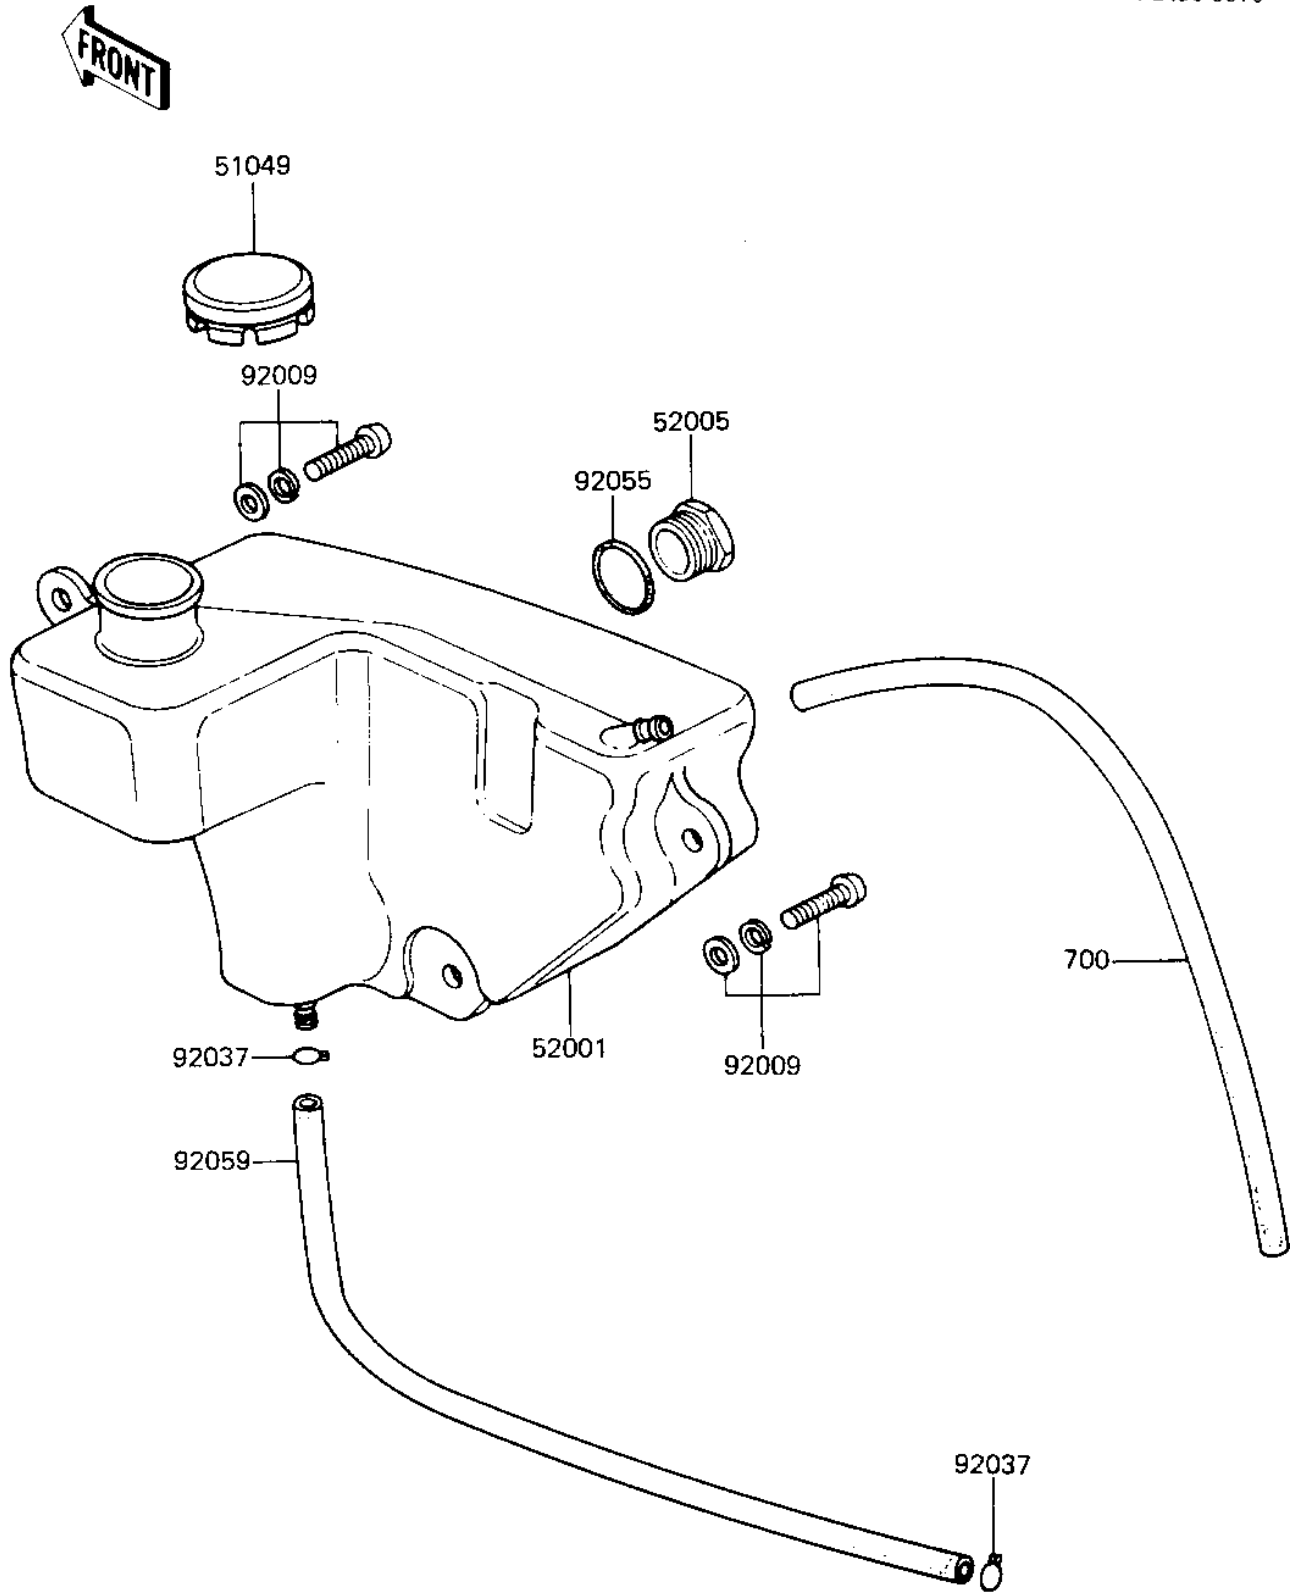

# 1984 KE100 PARTS DIAGRAM

OIL TANK

F2450-0010

# 1984 KE100 PARTS LIST

## OIL TANK

ITEM NAME	PART NUMBER	QUANTITY
CAP-OIL TANK (Ref # 51049)	51049-1004	1
TANK,OIL (Ref # 52001)	52001-1003	1
GUAGE-OIL LEVEL (Ref # 52005)	52015-002	1
SCREW,-PAN-WSP-CROS,6 (Ref # 92009)	92009-1283	3
CLAMP FUEL PIPE (Ref # 92037)	92037-010	2
"O" RING,20MM (Ref # 92055)	92055-051	1
PIPE-FUEL (Ref # 92059)	92059-073	1
UNAVAILABLE IN PRICE BOOK (Ref # 700)	700005280	1