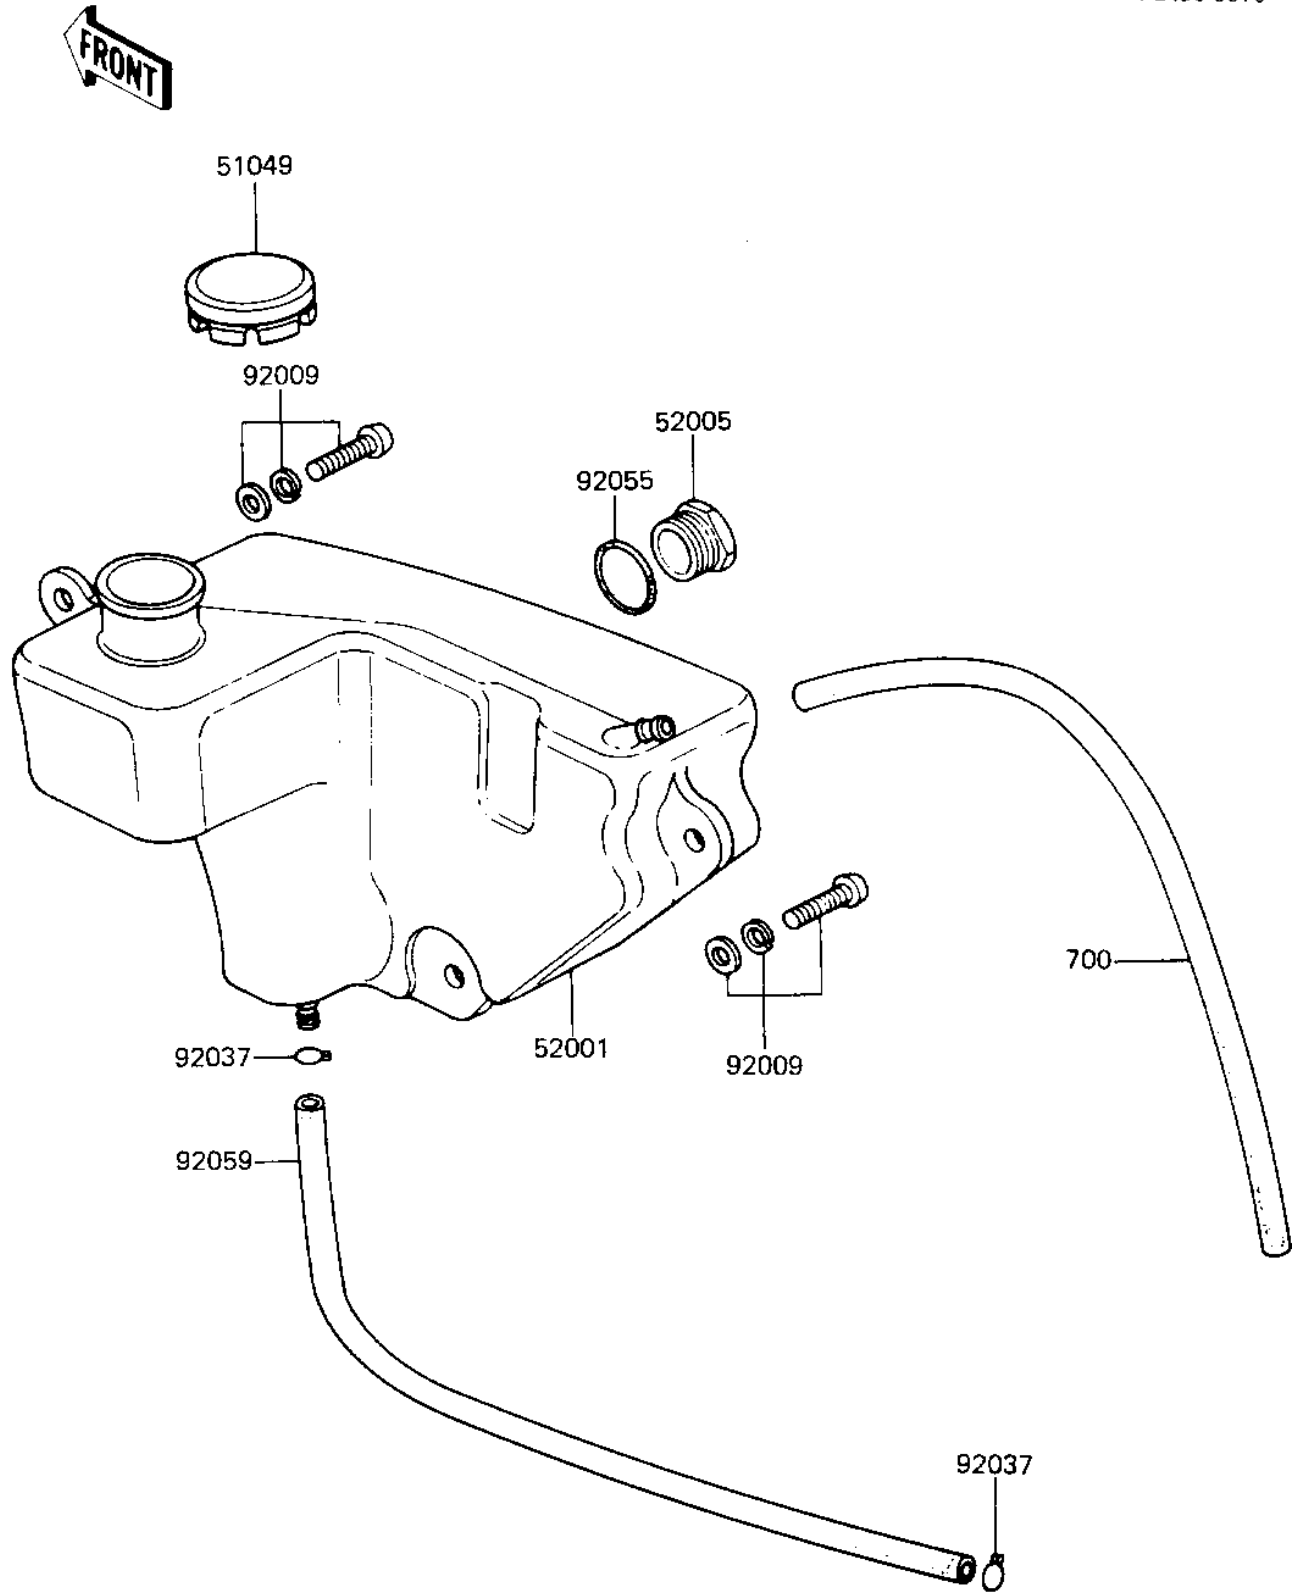

1984 KE100 PARTS DIAGRAM

OIL TANK

F2450-0010

1984 KE100 PARTS LIST

OIL TANK

ITEM NAME	PART NUMBER	QUANTITY
CAP-OIL TANK (Ref # 51049)	51049-1004	1
TANK,OIL (Ref # 52001)	52001-1003	1
GUAGE-OIL LEVEL (Ref # 52005)	52015-002	1
SCREW,-PAN-WSP-CROS,6 (Ref # 92009)	92009-1283	3
CLAMP FUEL PIPE (Ref # 92037)	92037-010	2
"O" RING,20MM (Ref # 92055)	92055-051	1
PIPE-FUEL (Ref # 92059)	92059-073	1
UNAVAILABLE IN PRICE BOOK (Ref # 700)	700005280	1