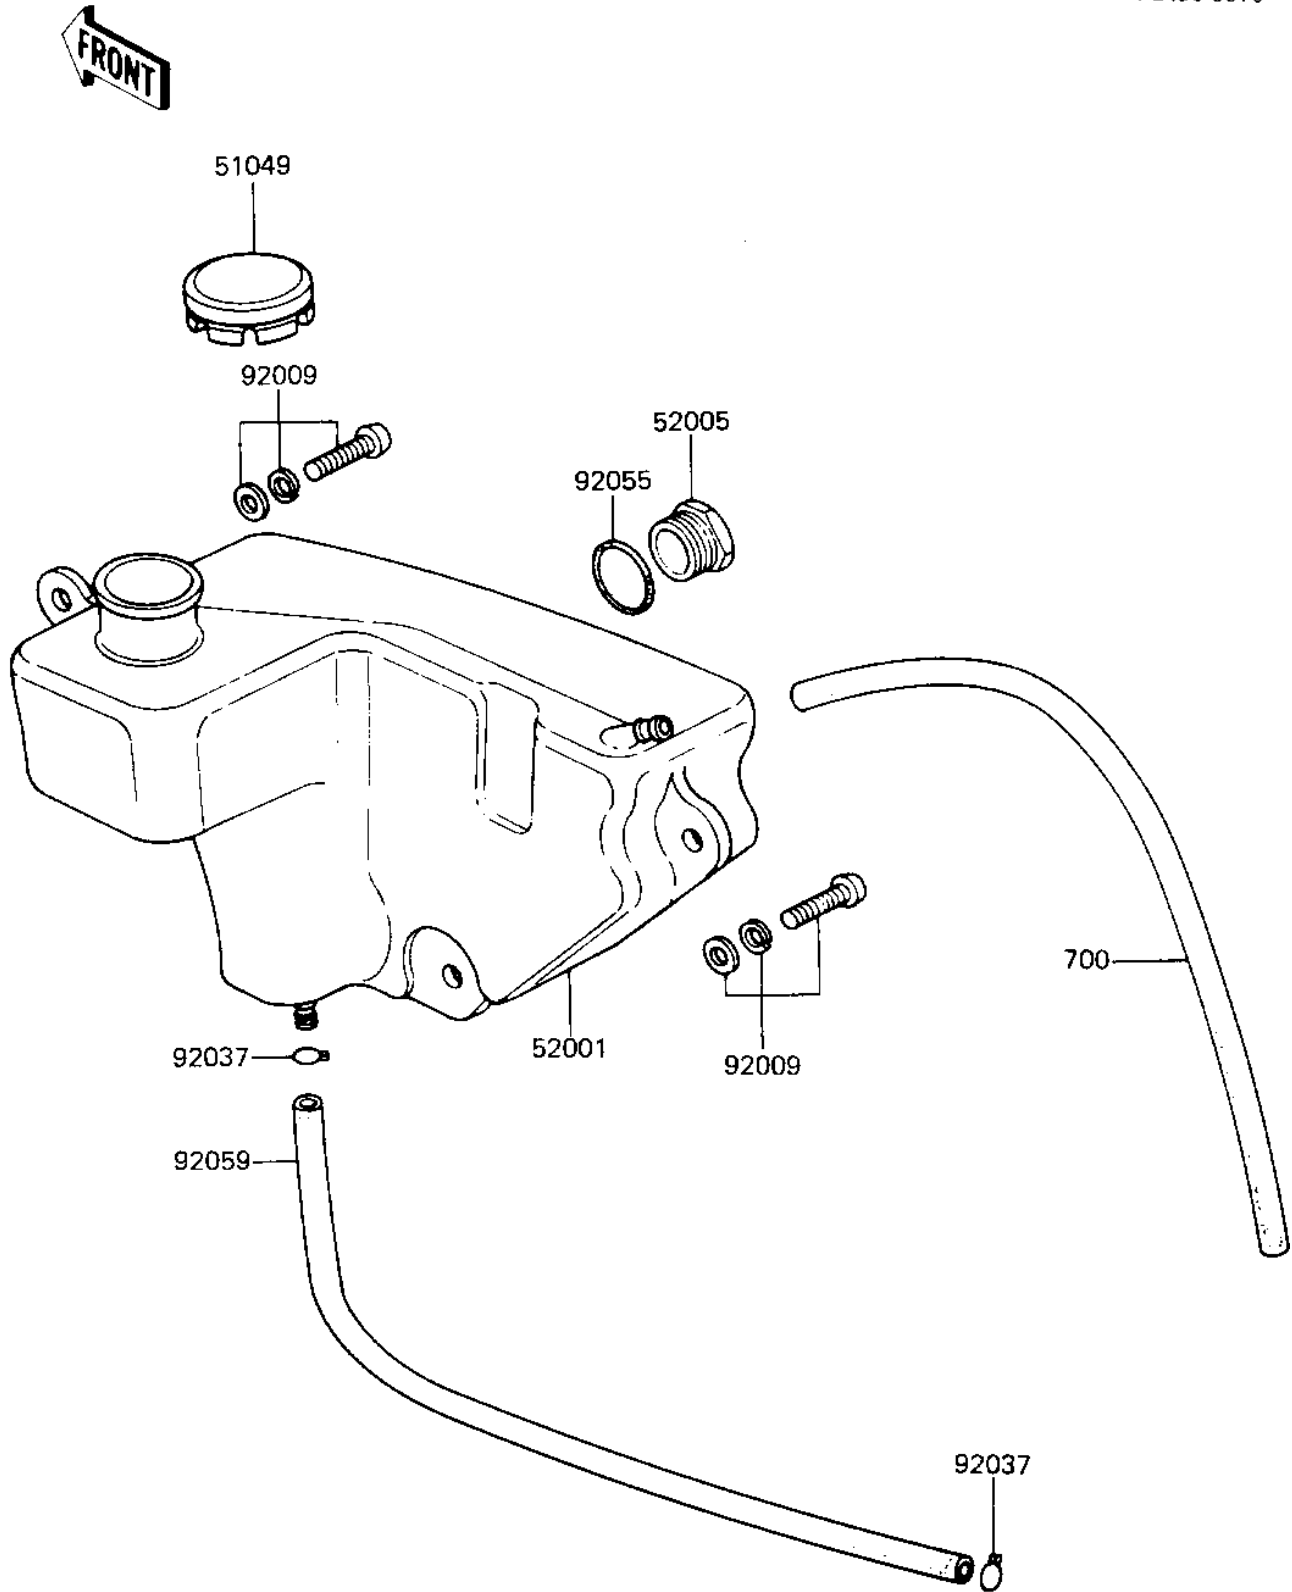

# 1985 KE100 (Canada Only) PARTS DIAGRAM

OIL TANK

F2450-0010

## 1985 KE100 (Canada Only) PARTS LIST

### OIL TANK

ITEM NAME	PART NUMBER	QUANTITY
CAP-OIL TANK (Ref # 51049)	51049-1004	1
TANK,OIL (Ref # 52001)	52001-1003	1
GUAGE-OIL LEVEL (Ref # 52005)	52015-002	1
SCREW,-PAN-WSP-CROS,6 (Ref # 92009)	92009-1283	3
CLAMP FUEL PIPE (Ref # 92037)	92037-010	2
"O" RING,20MM (Ref # 92055)	92055-051	1
PIPE-FUEL (Ref # 92059)	92059-073	1
UNAVAILABLE IN PRICE BOOK (Ref # 700)	700005280	1