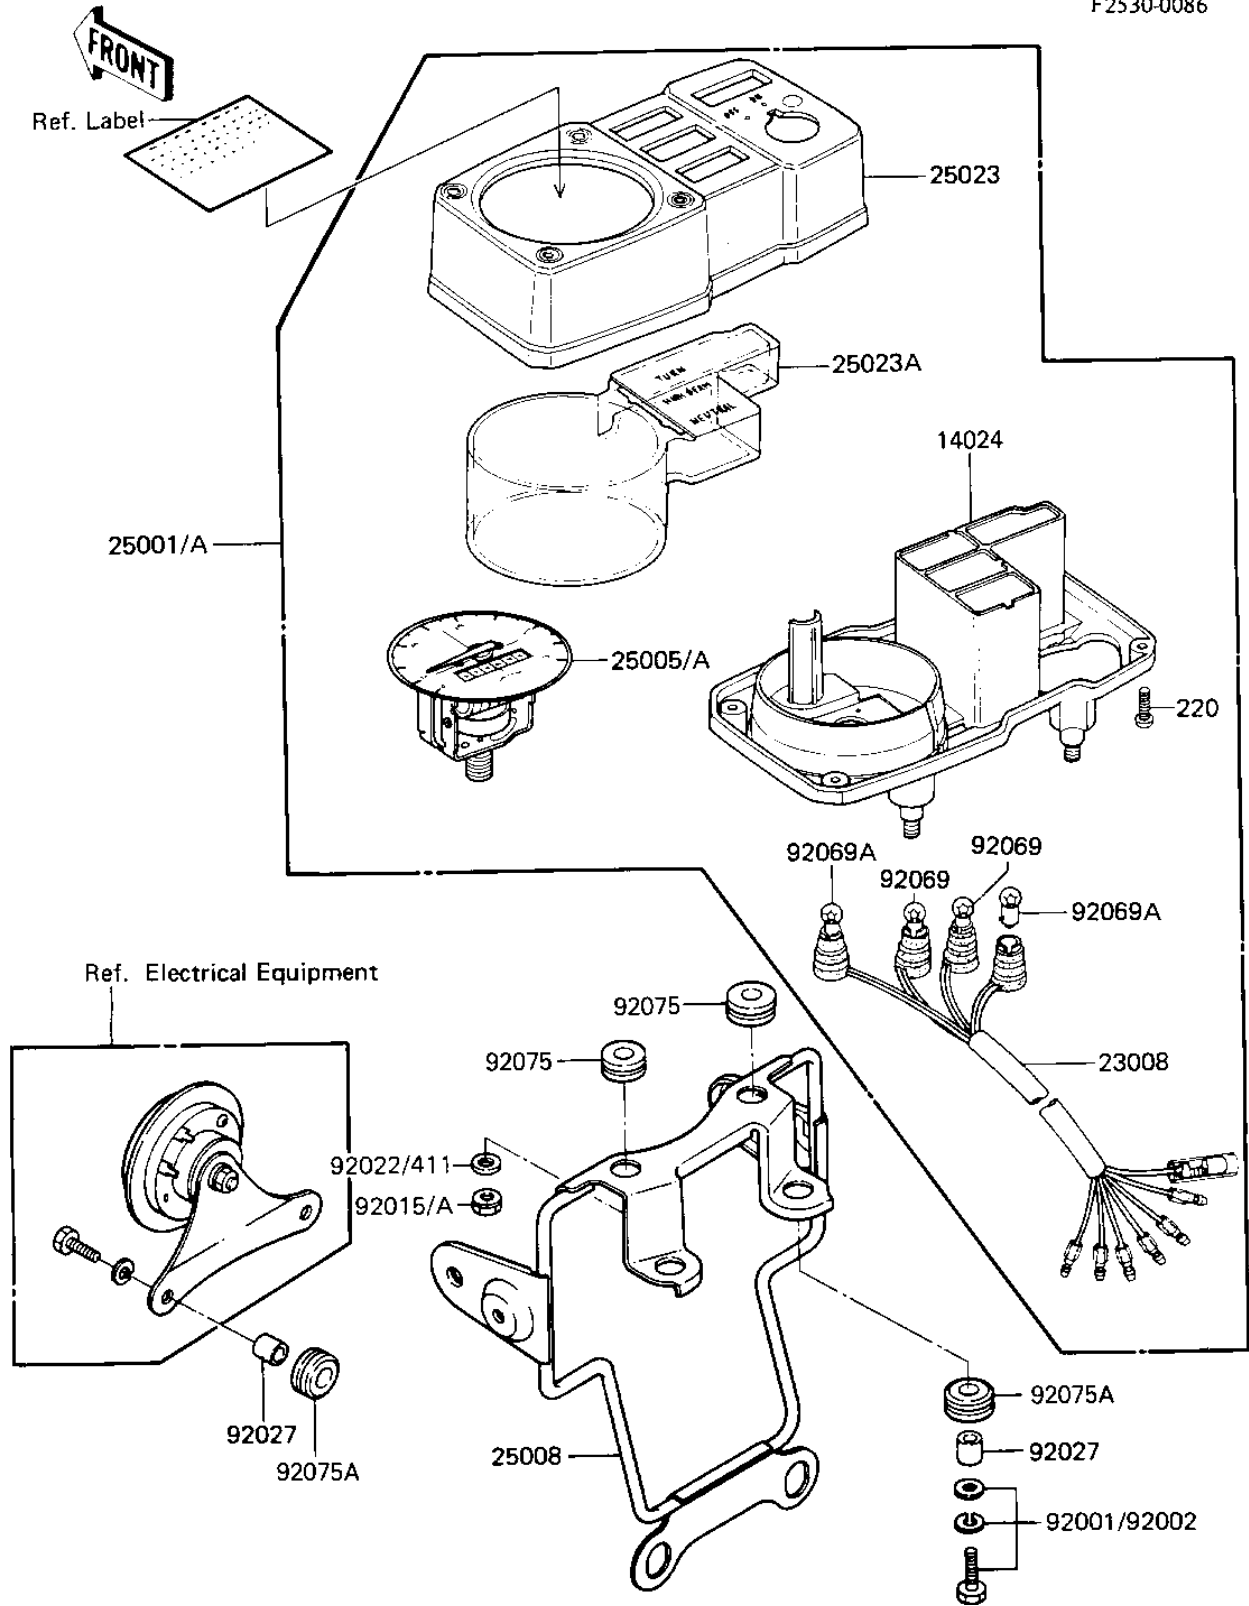

# 1985 KE100 (Canada Only) PARTS DIAGRAM

METERS

F2530-0086

# 1985 KE100 (Canada Only) PARTS LIST

## METERS

ITEM NAME	PART NUMBER	QUANTITY
COVER,METER,LWR (Ref # 14024)	14025-1870	1
SOCKET-ASSY,METER (Ref # 23008)	23008-1110	1
METER-ASSY,KPH (Canada) (Ref # 25001)	25001-1247	1
SPEEDOMETER,KPH (Canada) (Ref # 25005A)	25005-1136	1
BRACKET-METER (Ref # 25008)	25008-1042	1
COVER-METER CASE (Ref # 25023)	25023-1035	1
COVER-METER CASE (Ref # 25023A)	25023-1036	1
BOLT,6X25 (Ref # 92002)	92002-1137	2
NUT,LOCK,6MM (Ref # 92015)	92015-1393	2
WASHER 6.5X20X1.6T (Ref # 92022)	92022-125	2
COLLAR,REAR FENDER (Ref # 92027)	92027-162	4
BULB 6V 1.5W (Ref # 92069)	92069-024	2
BULB-6V 3W (Ref # 92069A)	92069-053	2
DAMPER (Ref # 92075)	92075-1337	2
DAMPER RUBBER,RR FENR (Ref # 92075A)	92075-209	4
SCREW PAN HEAD 4X10 (Ref # 220)	220B0410	4