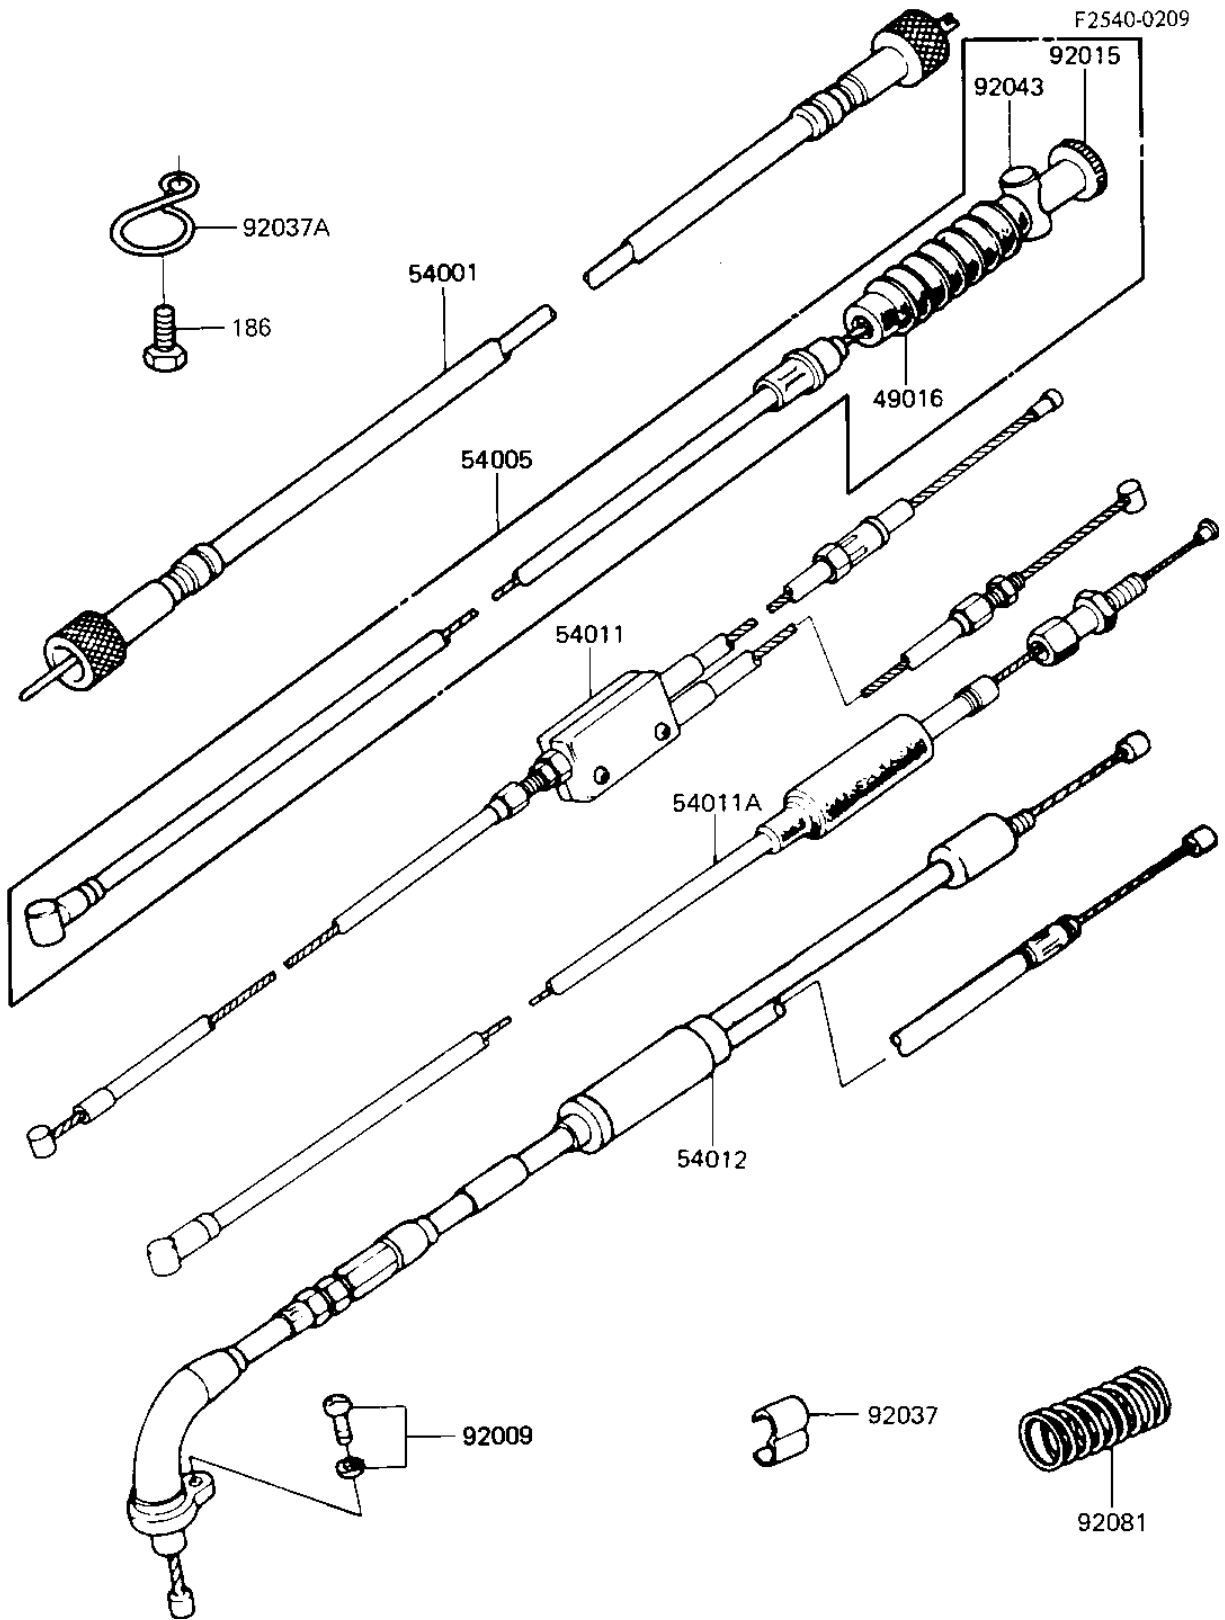

1984 KE100 PARTS DIAGRAM

CABLES

1984 KE100 PARTS LIST

CABLES

| ITEM NAME | PART NUMBER | QUANTITY |
|-------------------------------------|-------------|----------|
| DUST COVER-BRKE CABLE (Ref # 49016) | 54009-008 | 1 |
| CABLE,SPEEDOMETER (Ref # 54001) | 54001-032 | 1 |
| CABLE-BRAKE (Ref # 54005) | 54005-1035 | 1 |
| CABLE-CLUTCH (Ref # 54011) | 54011-1054 | 1 |
| CABLE-THROTTLE (Ref # 54012) | 54012-1104 | 1 |
| SCREW-PAN-WS-CROS (Ref # 92009) | 223B0510 | 1 |
| NUT-BRAKE ROD ADJUST (Ref # 92015) | 92015-052 | 1 |
| CLAMP-CABLE (Ref # 92037) | 92037-069 | 1 |
| CLAMP-CABLE (Ref # 92037A) | 92037-046 | 1 |
| JOINT-BRAKE ROD (Ref # 92043) | 92043-082 | 1 |
| SPRING,COIL (Ref # 92081) | 54025-004 | 1 |
| BOLT 6X12 (WP) (Ref # 186) | 186B0612 | 1 |