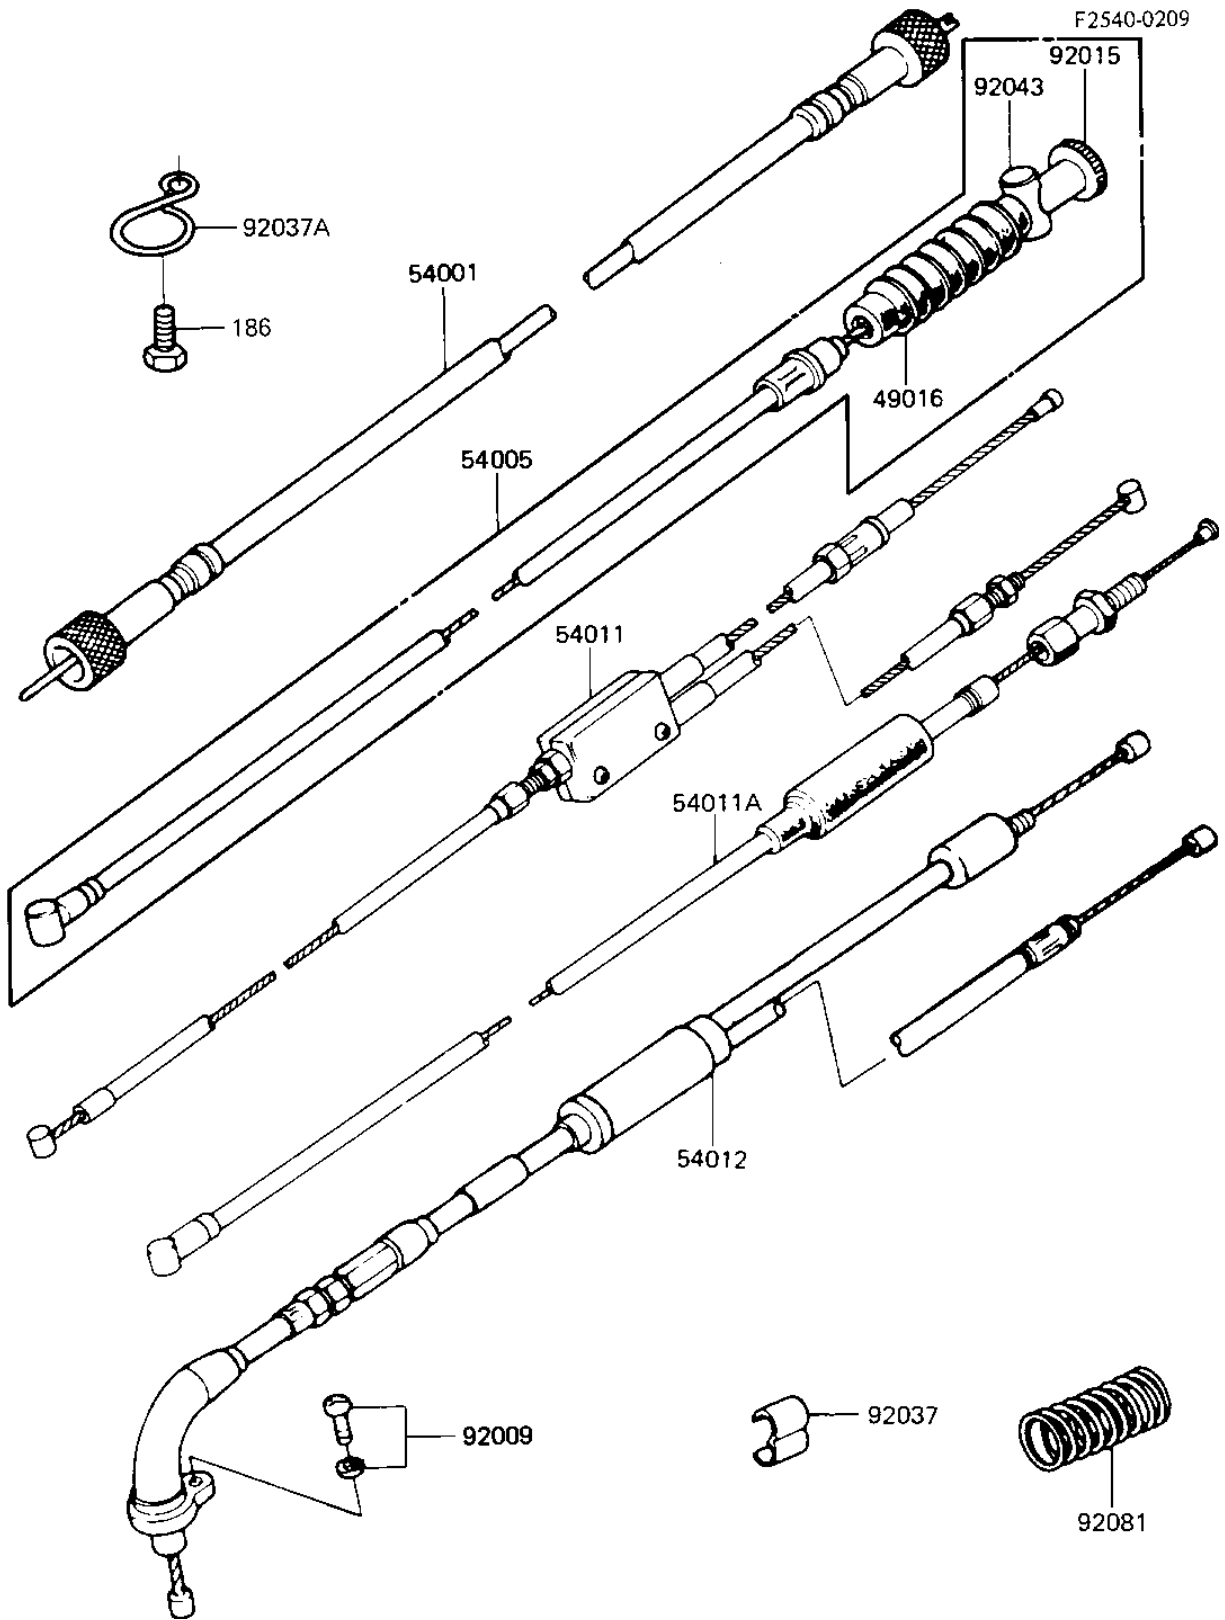

1984 KE100 PARTS DIAGRAM

CABLES

1984 KE100 PARTS LIST

CABLES

ITEM NAME	PART NUMBER	QUANTITY
DUST COVER-BRKE CABLE (Ref # 49016)	54009-008	1
CABLE,SPEEDOMETER (Ref # 54001)	54001-032	1
CABLE-BRAKE (Ref # 54005)	54005-1035	1
CABLE-CLUTCH (Ref # 54011)	54011-1054	1
CABLE-THROTTLE (Ref # 54012)	54012-1104	1
SCREW-PAN-WS-CROS (Ref # 92009)	223B0510	1
NUT-BRAKE ROD ADJUST (Ref # 92015)	92015-052	1
CLAMP-CABLE (Ref # 92037)	92037-069	1
CLAMP-CABLE (Ref # 92037A)	92037-046	1
JOINT-BRAKE ROD (Ref # 92043)	92043-082	1
SPRING,COIL (Ref # 92081)	54025-004	1
BOLT 6X12 (WP) (Ref # 186)	186B0612	1