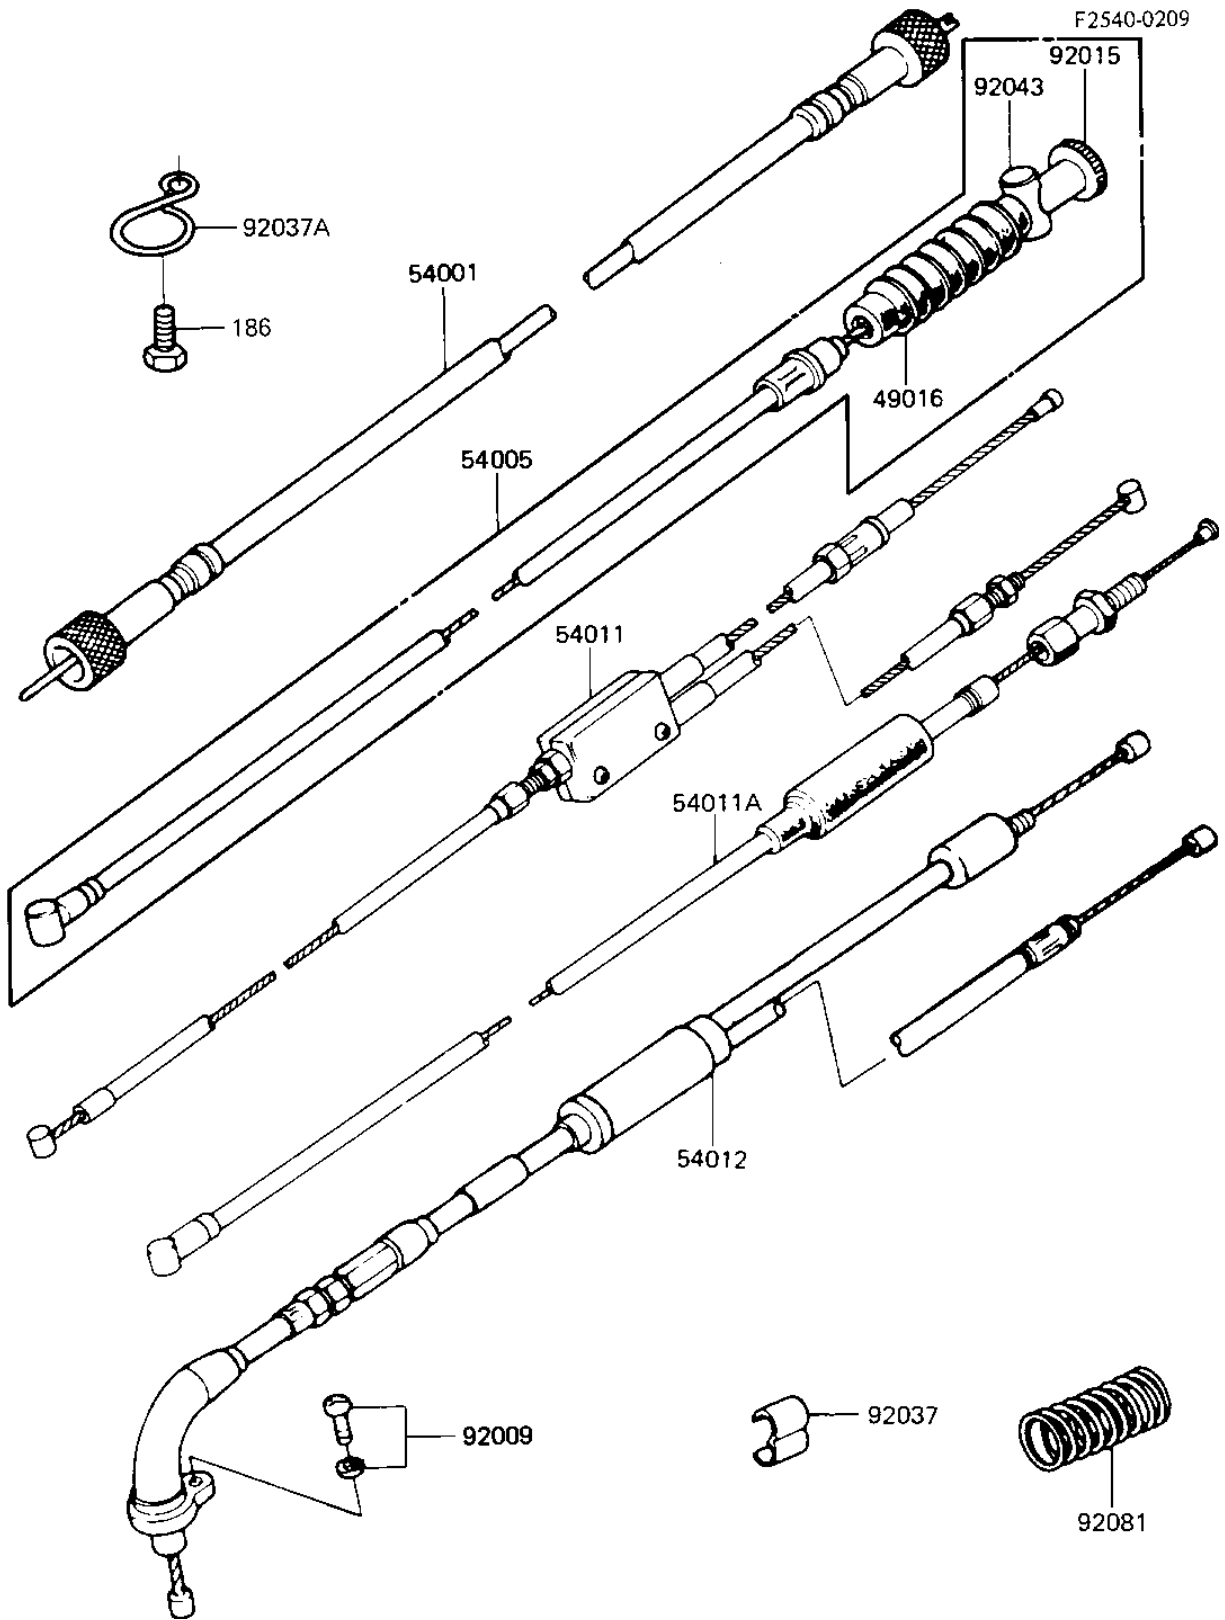

1985 KE100 (Canada Only) PARTS DIAGRAM

CABLES

1985 KE100 (Canada Only) PARTS LIST

CABLES

ITEM NAME	PART NUMBER	QUANTITY
DUST COVER-BRKE CABLE (Ref # 49016)	54009-008	1
CABLE,SPEEDOMETER (Ref # 54001)	54001-032	1
CABLE-BRAKE (Ref # 54005)	54005-1035	1
CABLE-CLUTCH (Ref # 54011)	54011-1054	1
CABLE-THROTTLE (Ref # 54012)	54012-1104	1
SCREW-PAN-WS-CROS (Ref # 92009)	223B0510	1
NUT-BRAKE ROD ADJUST (Ref # 92015)	92015-052	1
CLAMP-CABLE (Ref # 92037)	92037-069	1
CLAMP-CABLE (Ref # 92037A)	92037-046	1
JOINT-BRAKE ROD (Ref # 92043)	92043-082	1
SPRING,COIL (Ref # 92081)	54025-004	1
BOLT 6X12 (WP) (Ref # 186)	186B0612	1