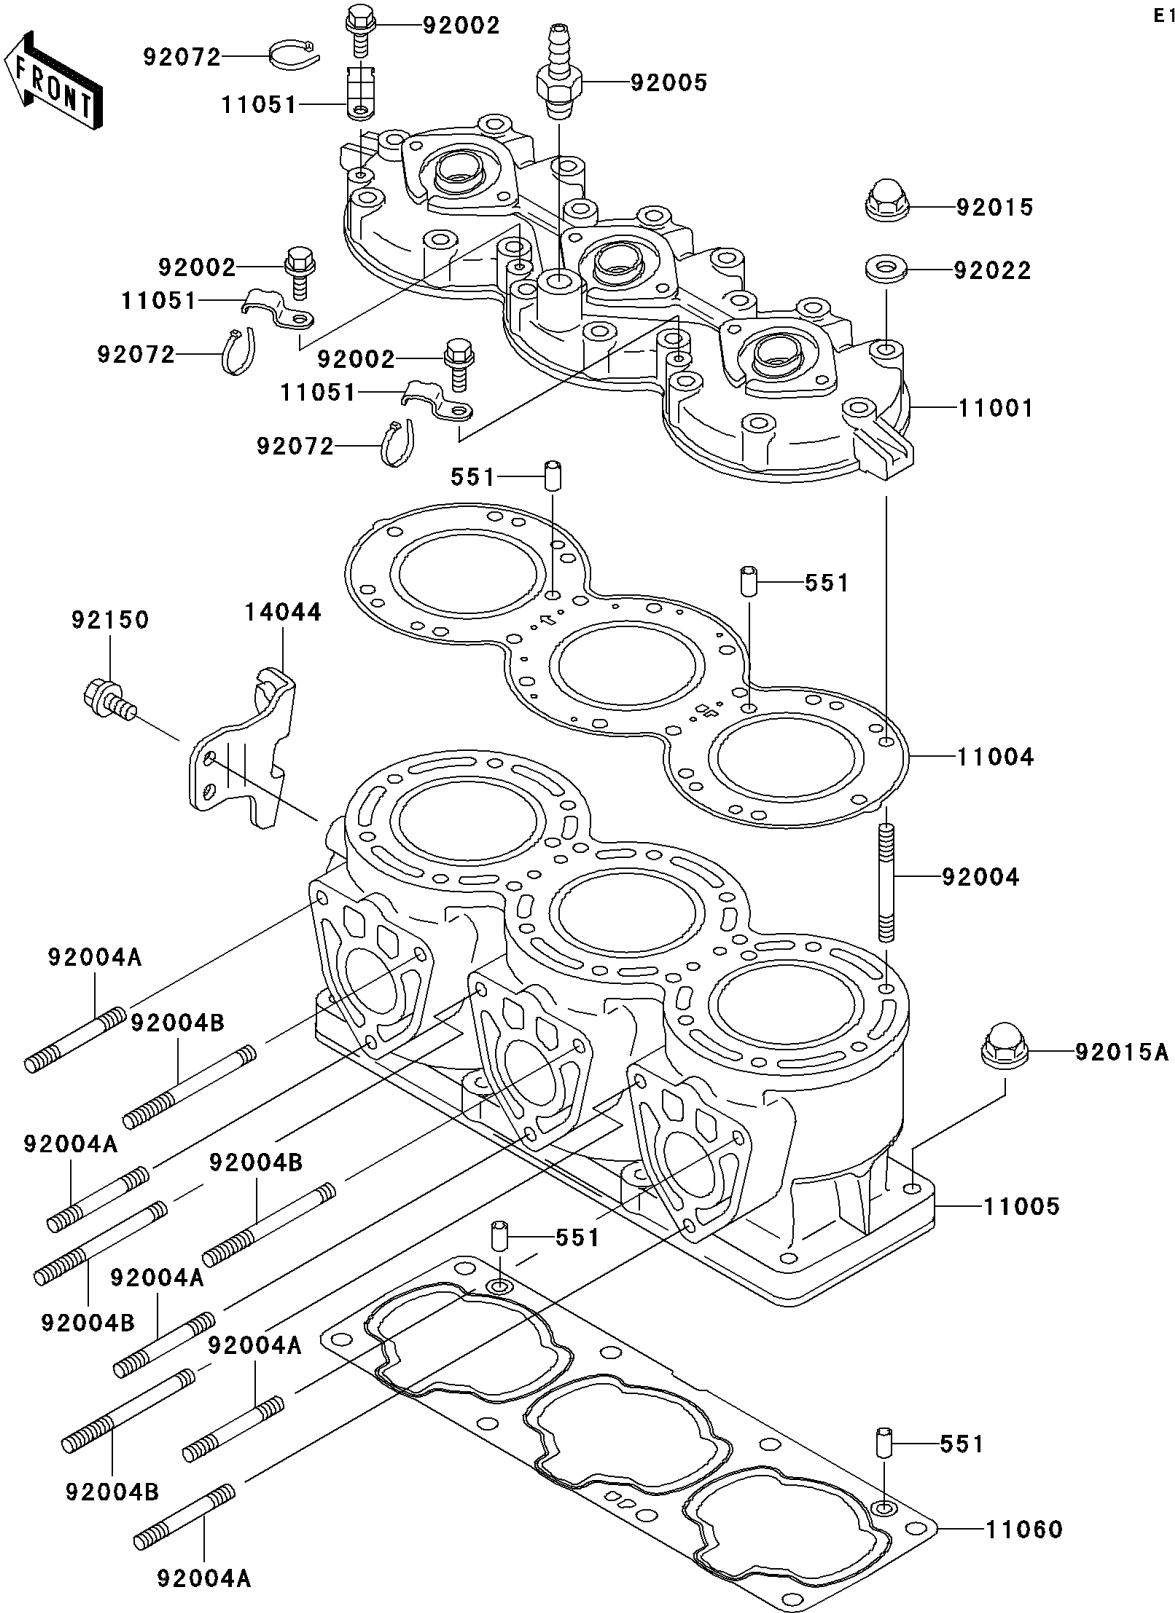

2001 1100 STX D.I. PARTS DIAGRAM

Cylinder Head/Cylinder

E1110

2001 1100 STX D.I. PARTS LIST

Cylinder Head/Cylinder

ITEM NAME	PART NUMBER	QUANTITY
PIN-DOWEL (Ref # 551)	551R0812	4
HEAD-CYLINDER (Ref # 11001)	11001-3740	1
GASKET-HEAD (Ref # 11004)	11004-3715	1
CYLINDER-ENGINE (Ref # 11005)	11005-3752	1
BRACKET (Ref # 11051)	11051-3813	3
GASKET,CYLINDER BASE (Ref # 11060)	11060-3817	1
HOLDER-CABLE (Ref # 14044)	14044-3729	1
BOLT,6X12 (Ref # 92002)	92002-3763	3
STUD,8X56 (Ref # 92004)	92004-3733	18
STUD,8X40,L=56 (Ref # 92004A)	92004-3736	5
STUD,8X75 (Ref # 92004B)	92004-3744	4
FITTING (Ref # 92005)	92005-3714	1
NUT,CAP,8MM (Ref # 92015)	92015-1371	18
NUT,10MM (Ref # 92015A)	92015-1649	8
WASHER,8.2X18X1.5 (Ref # 92022)	92022-1964	18
BAND,L=201 (Ref # 92072)	92072-3778	3
BOLT,8X16 (Ref # 92150)	92150-3722	2