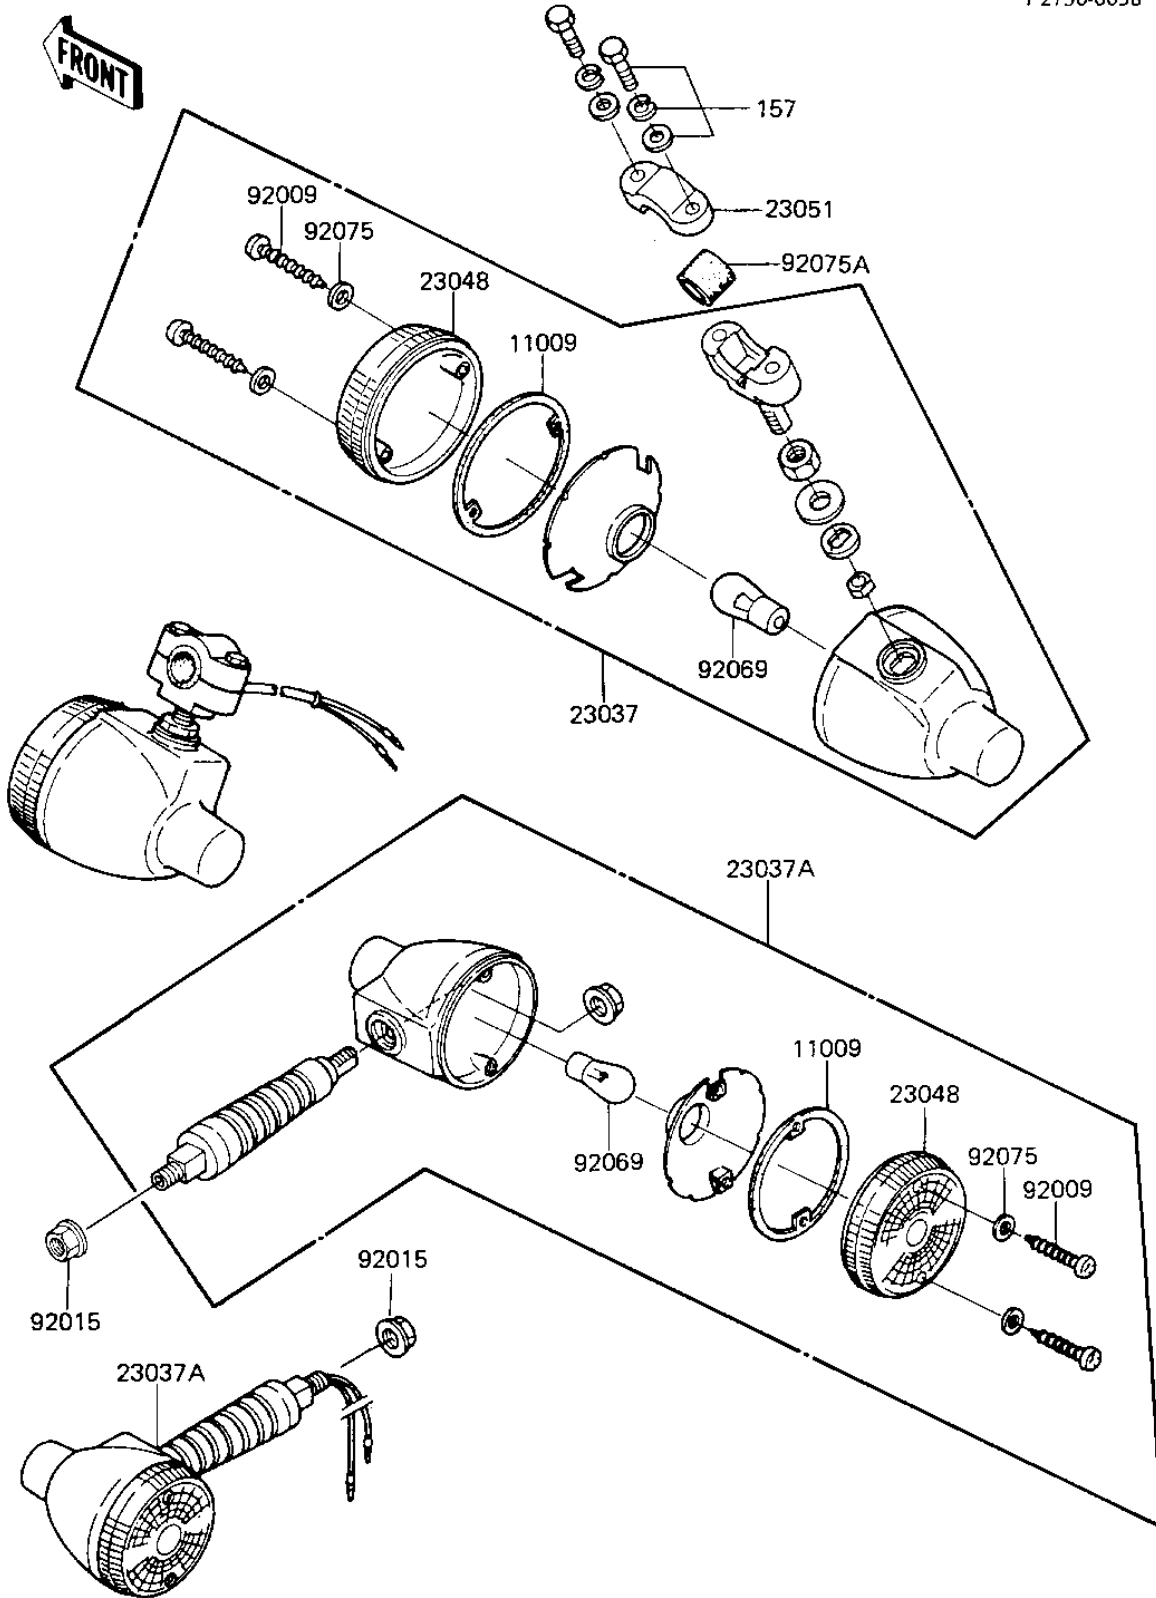

# 1985 KE100 (Canada Only) PARTS DIAGRAM

TURN SIGNALS

F2730-0058

## 1985 KE100 (Canada Only) PARTS LIST

### TURN SIGNALS

ITEM NAME	PART NUMBER	QUANTITY
GASKET,SGNL LAMP LENS (Ref # 11009)	11009-1128	4
LAMP ASSY,FR SIGNAL (Ref # 23037)	23037-1039	2
LAMP ASSY,SIGNAL (Ref # 23037A)	23037-1087	2
LENS-SIGNAL LAMP (Ref # 23048)	23048-1076	4
BRACKET,F SIGNAL LAMP (Ref # 23051)	23051-1018	2
SCREW,TAPPING (Ref # 92009)	92009-1056	8
NUT,FLANGED,10MM (Ref # 92015)	92015-1428	2
BULB,6V 21CP (Ref # 92069)	92069-056	4
WASHER-PLAIN,4MM (Ref # 92075)	23058-002	8
DAMPER RUBBER (Ref # 92075A)	23066-003	2
BOLT-WSP (Ref # 157)	157B0530	4