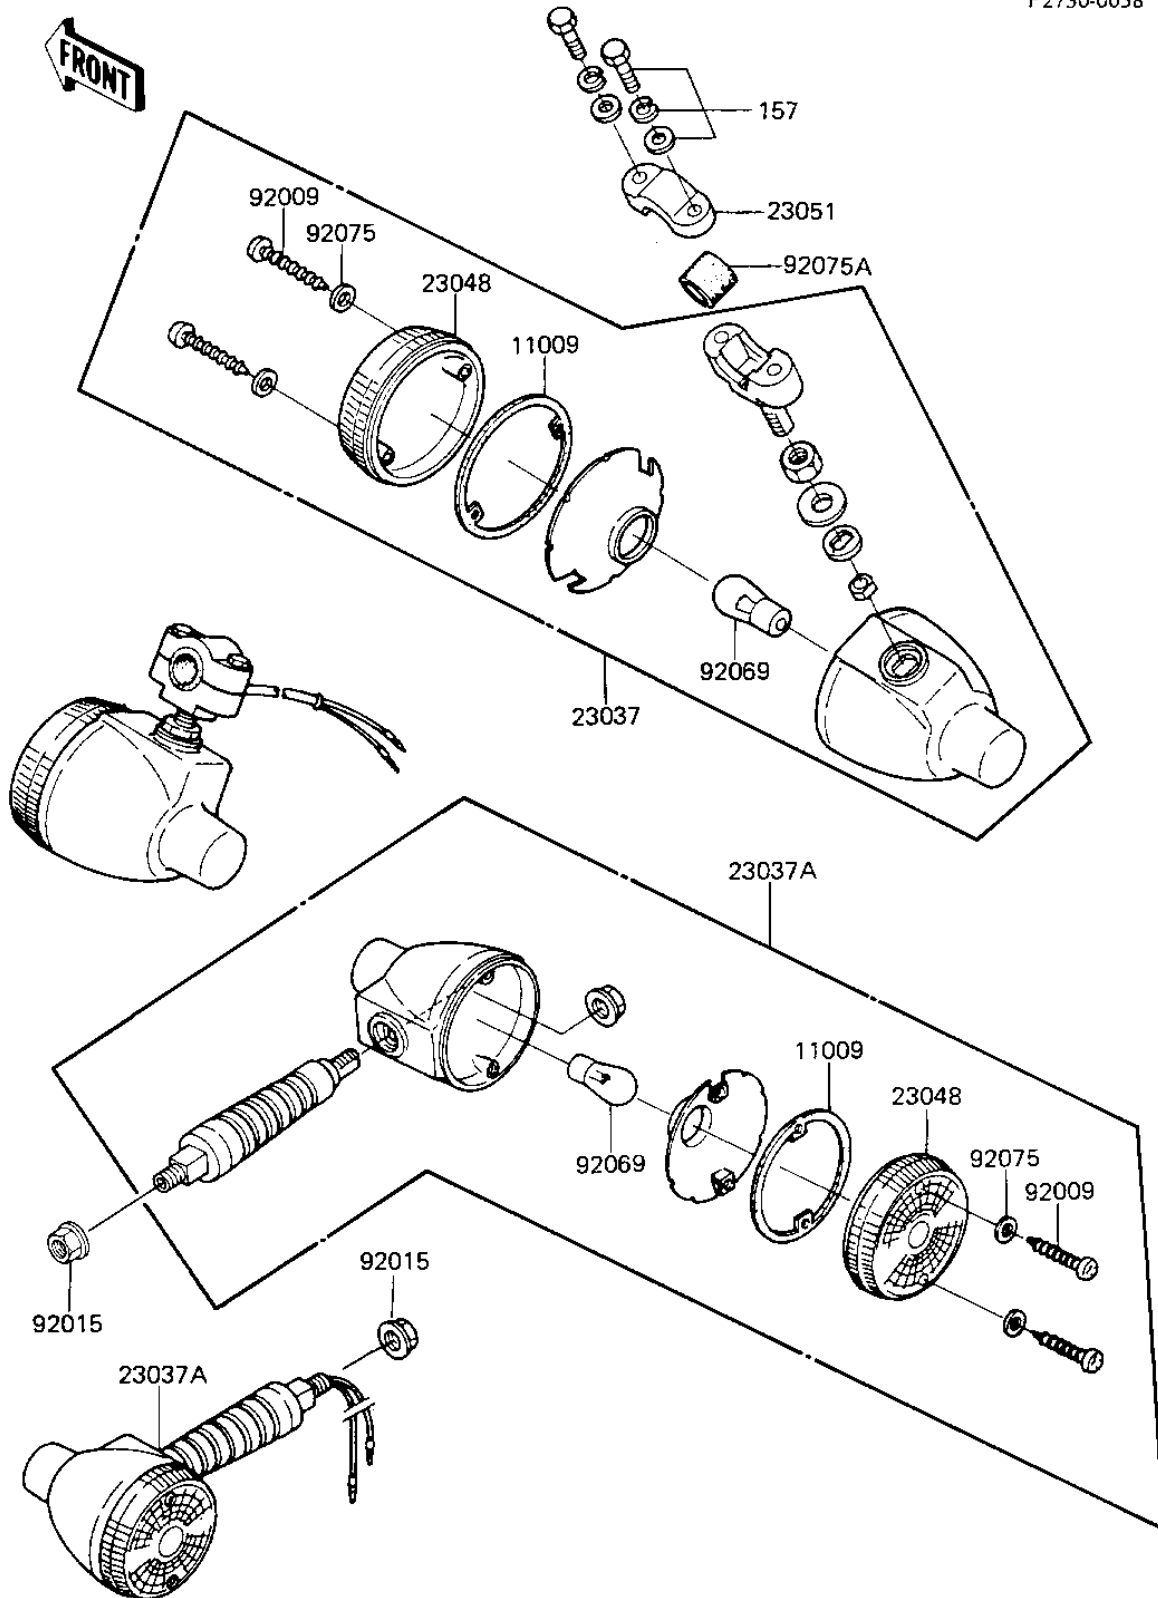

# 1986 KE100 PARTS DIAGRAM

## TURN SIGNALS

F2730-0058

# 1986 KE100 PARTS LIST

## TURN SIGNALS

ITEM NAME	PART NUMBER	QUANTITY
GASKET,SGNL LAMP LENS (Ref # 11009)	11009-1128	4
LAMP ASSY,FR SIGNAL (Ref # 23037)	23037-1039	2
LAMP ASSY,SIGNAL (Ref # 23037A)	23037-1087	2
LENS-SIGNAL LAMP (Ref # 23048)	23048-1076	4
BRACKET,F SIGNAL LAMP (Ref # 23051)	23051-1018	2
SCREW,TAPPING (Ref # 92009)	92009-1056	8
NUT,FLANGED,10MM (Ref # 92015)	92015-1428	2
BULB,6V 21CP (Ref # 92069)	92069-056	4
WASHER-PLAIN,4MM (Ref # 92075)	23058-002	8
DAMPER RUBBER (Ref # 92075A)	23066-003	2
BOLT-WSP (Ref # 157)	157B0530	4